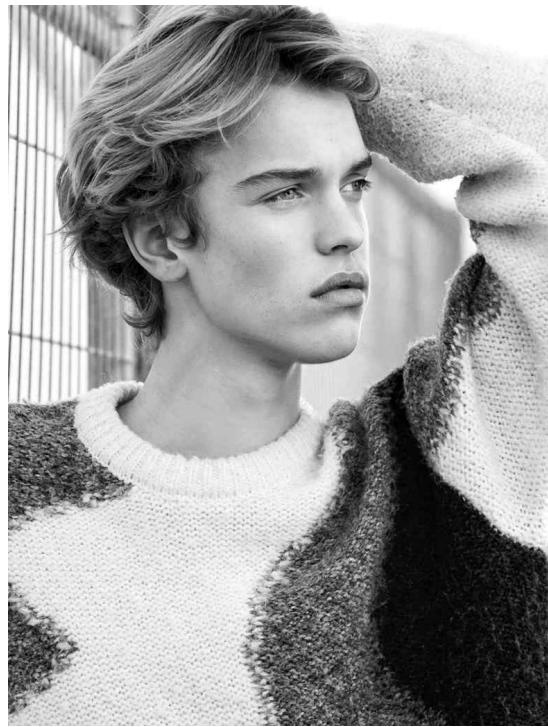

RYM S

HEIGHT:185 | BUST:84 | WAIST:65 | HIPS:91 | SHOES:45 | SUIT:48 | HAIR:BLONDE | EYES:BLUE

NO TOYS

RYM S

NO TOYS

RYM S

NO TOYS