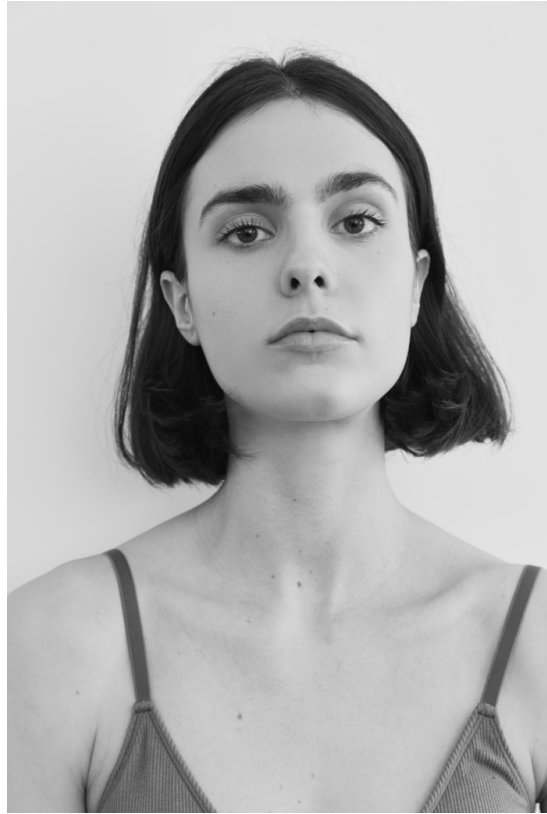

ROXY

HEIGHT:179 | BUST:79 | WAIST:59 | HIPS:90 | SHOES:38 | DRESS:36 | HAIR:BROWN | EYES:BROWN

NO TOYS

ROXY

NO TOYS

ROXY

NO TOYS

ROXY

NO TOYS

ROXY

NO TOYS

ROXY

NO TOYS

ROXY

NO TOYS

ROXY