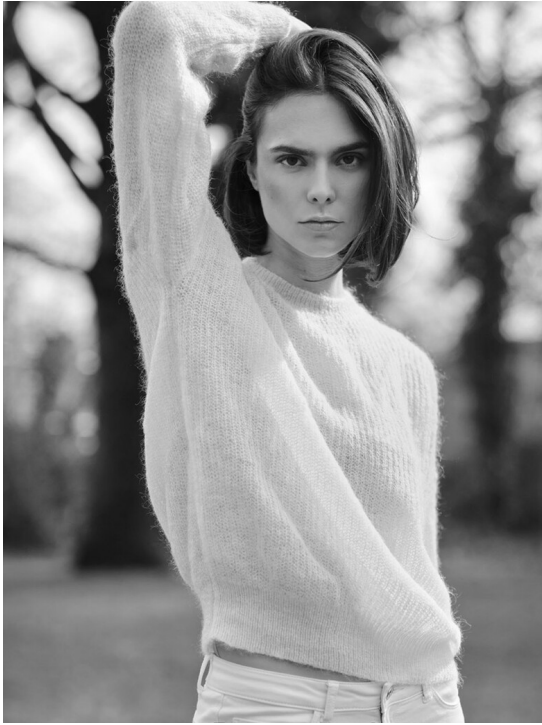

ROXY

NO TOYS