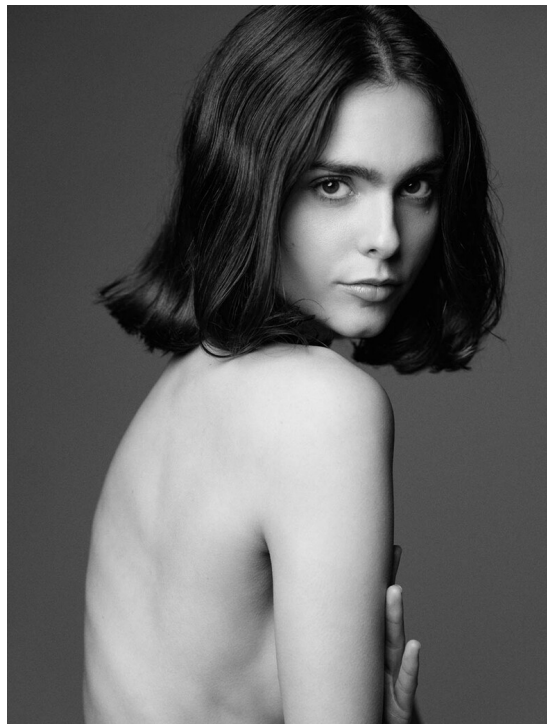

ROXY

NO TOYS