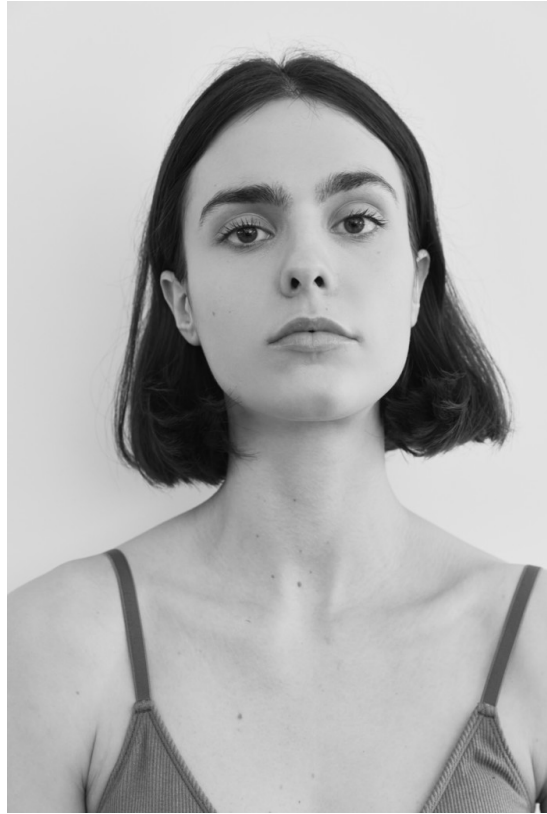

ROXY

HEIGHT 179 BUST 79 WAIST 59 HIPS 90 SHOES 38 DRESS 36 HAIR BROWN EYES BROWN

NO TOYS

ROXY

NO TOYS

ROXY

NO TOYS

ROXY

NO TOYS

ROXY

NO TOYS

ROXY

NO TOYS

ROXY

NO TOYS

ROXY