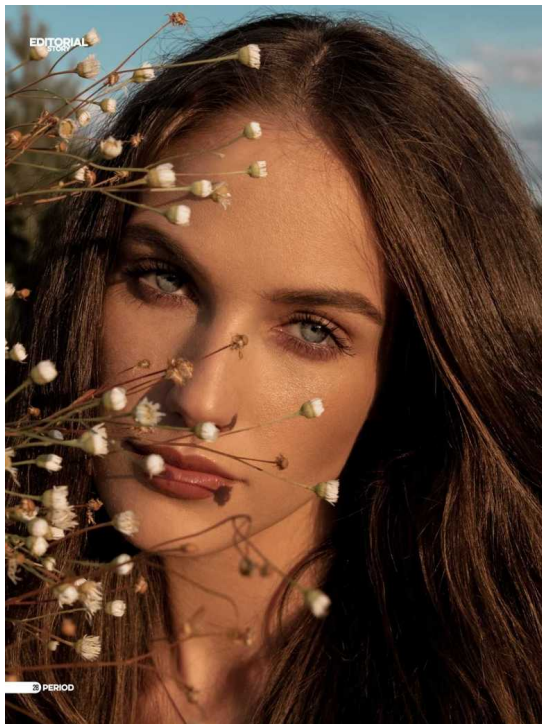

PAULA B.

NO TOYS