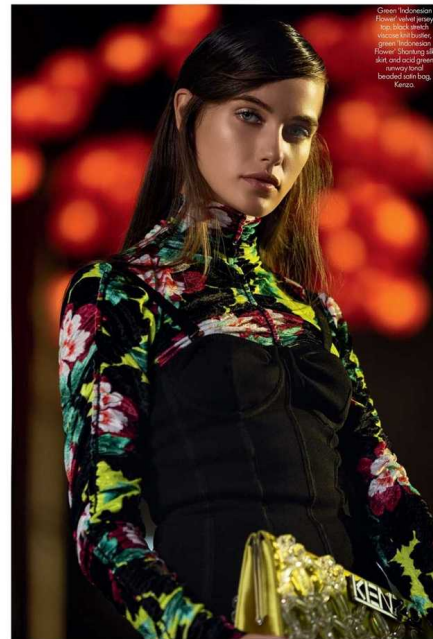

PAULA B.

HEIGHT:176 | BUST:82 | WAIST:60 | HIPS:89 | SHOES:40 | DRESS:36 | HAIR:BROWN | EYES:BLUE

NO TOYS

PAULA B.

NO TOYS

PAULA B.

NO TOYS

PAULA B.