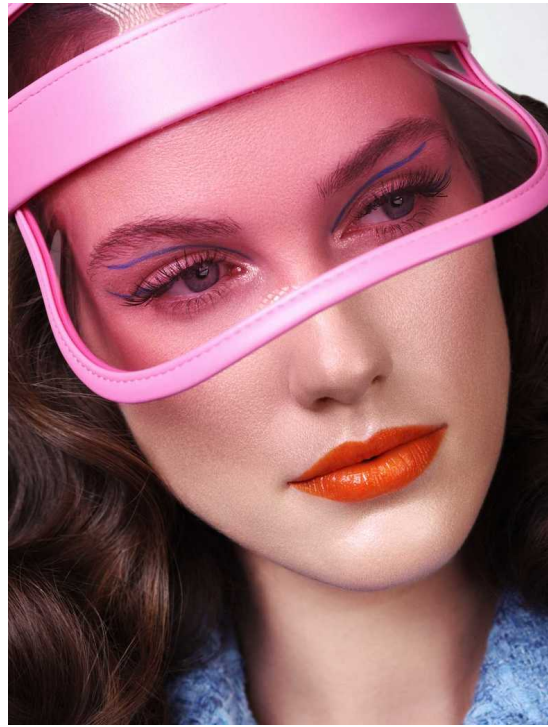

PAULA B.

NO TOYS