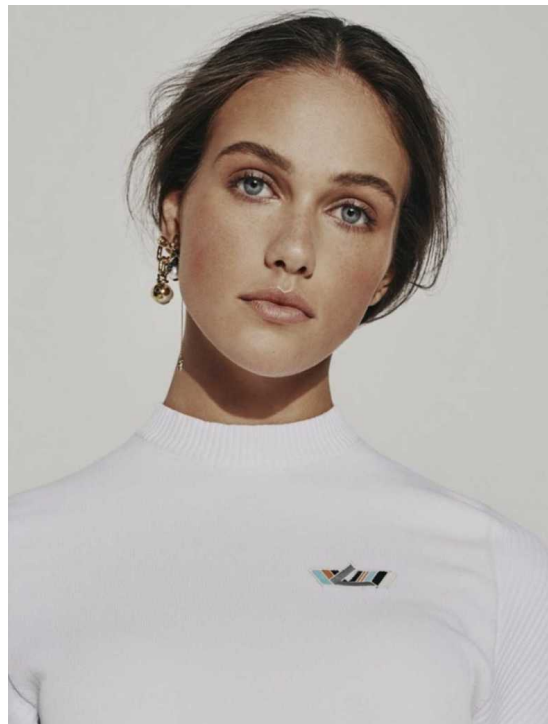

PAULA B.

NO TOYS