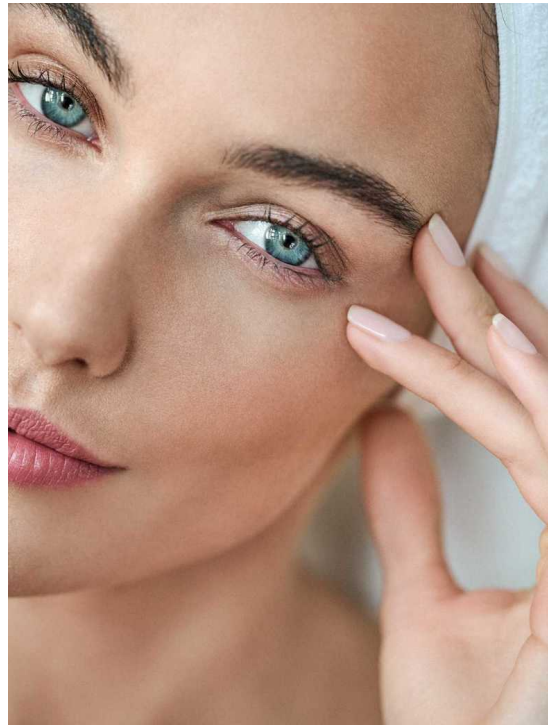

PAULA B.

NO TOYS