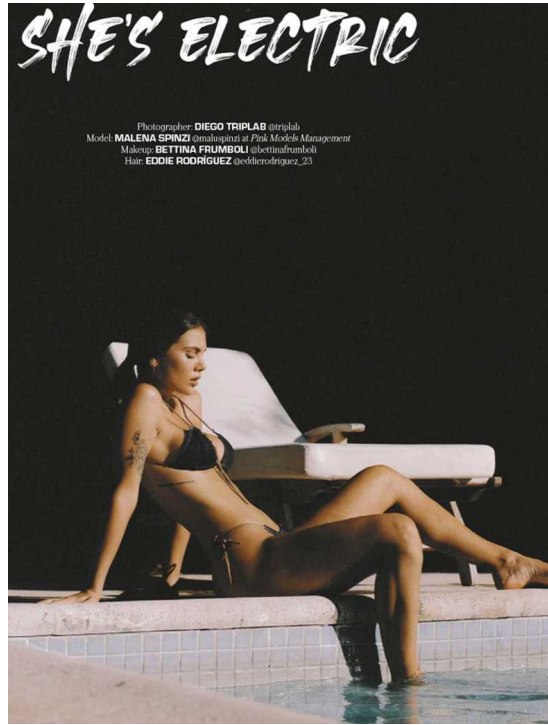

MALENA

NO TOYS