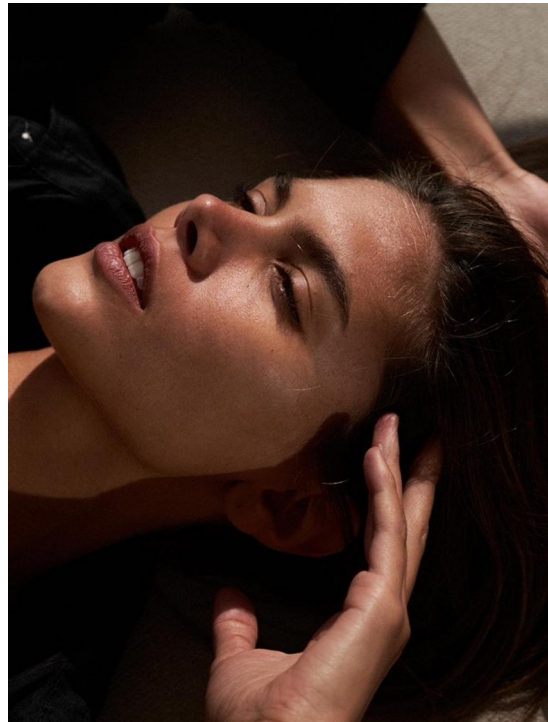

MALENA

HEIGHT:173 | BUST:90 | WAIST:63 | HIPS:91 | SHOES:39 | DRESS:36 | HAIR:BROWN | EYES:BROWN

NO TOYS

MALENA

NO TOYS

MALENA

NO TOYS

MALENA