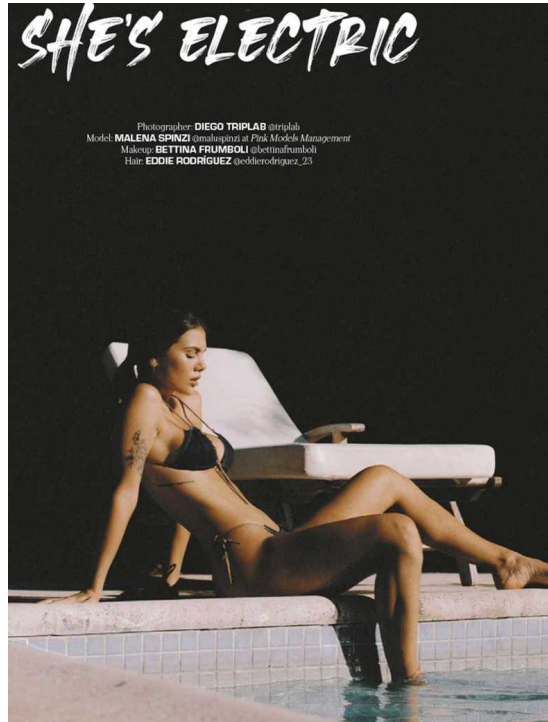

MALENA

NO TOYS