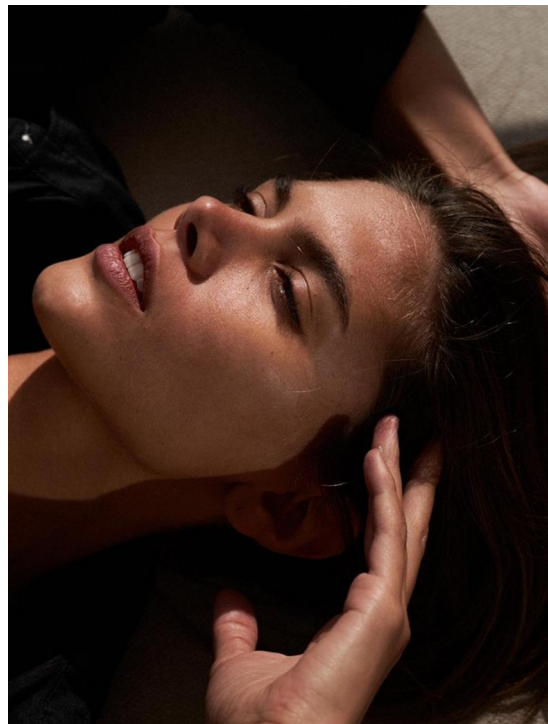

MALENA

HEIGHT 173 BUST 90 WAIST 63 HIPS 91 SHOES 39 DRESS 36 HAIR BROWN EYES BROWN

NO TOYS

MALENA

NO TOYS

MALENA

NO TOYS

MALENA