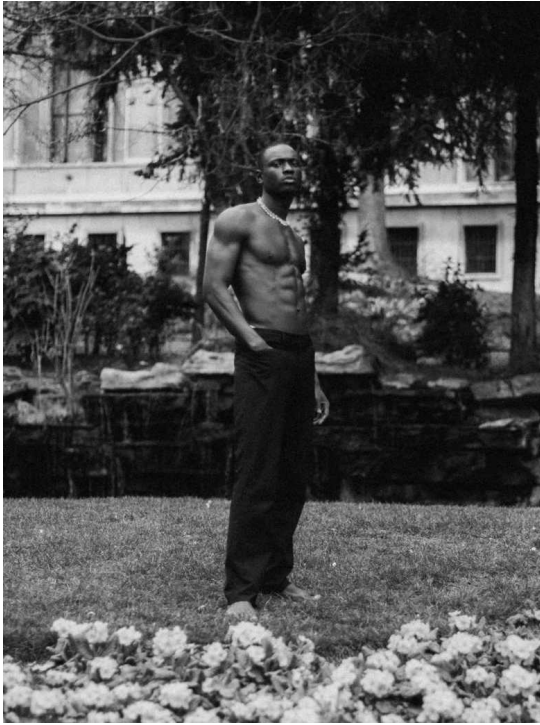

Coragem

NO TOYS