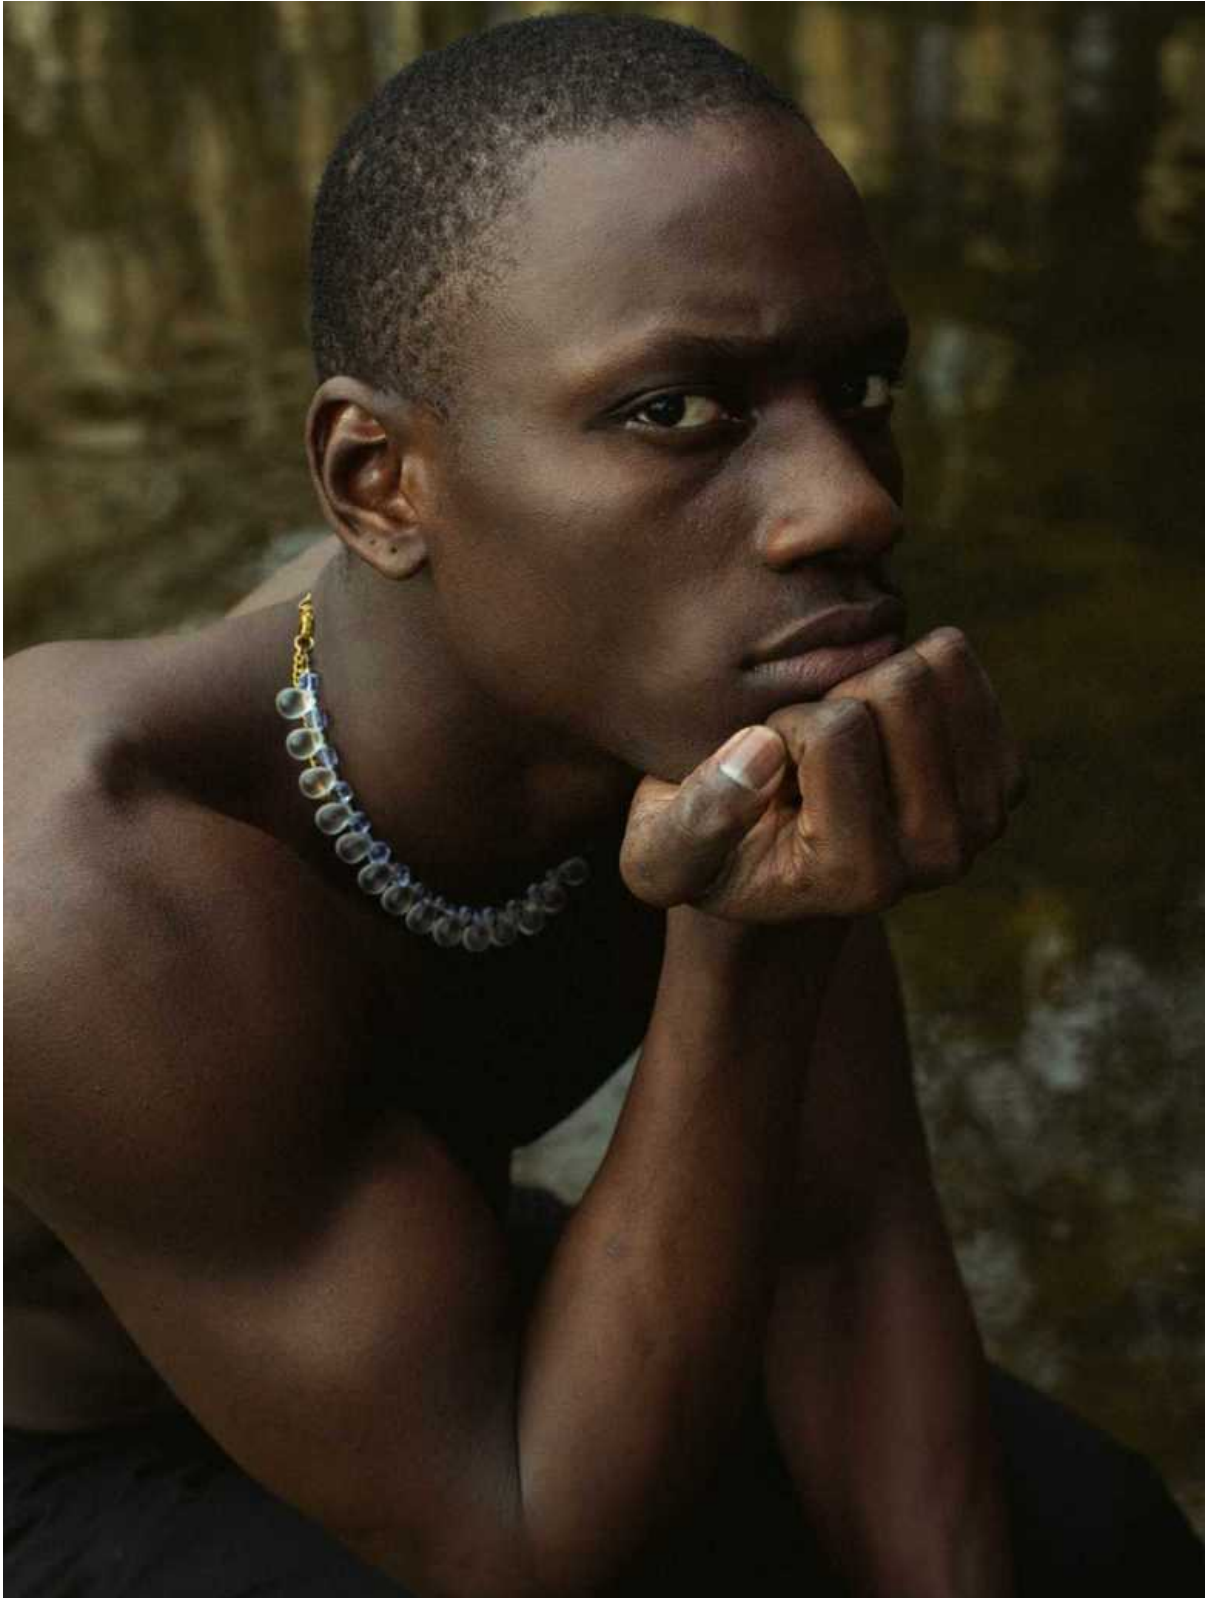

# Coragem

HEIGHT 182 BUST 93 WAIST 74 HIPS 94 SHOES 43 SUIT 0 HAIR BLACK EYES BLACK

NO TOYS

# Coragem

NO TOYS