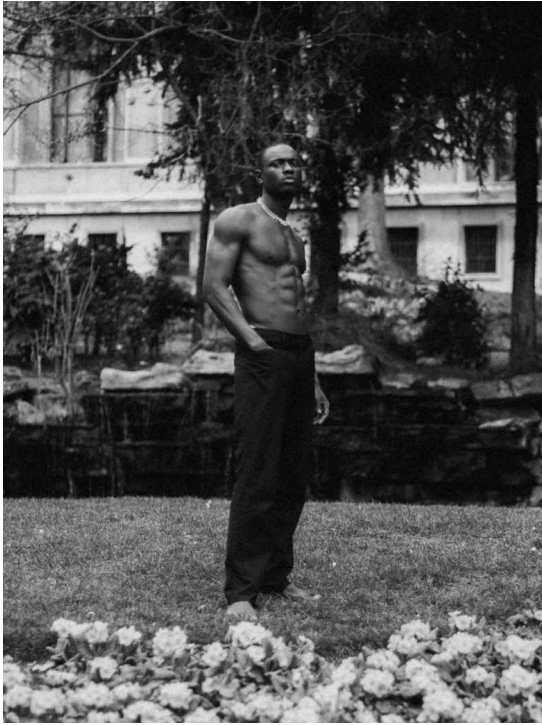

Coragem

NO TOYS