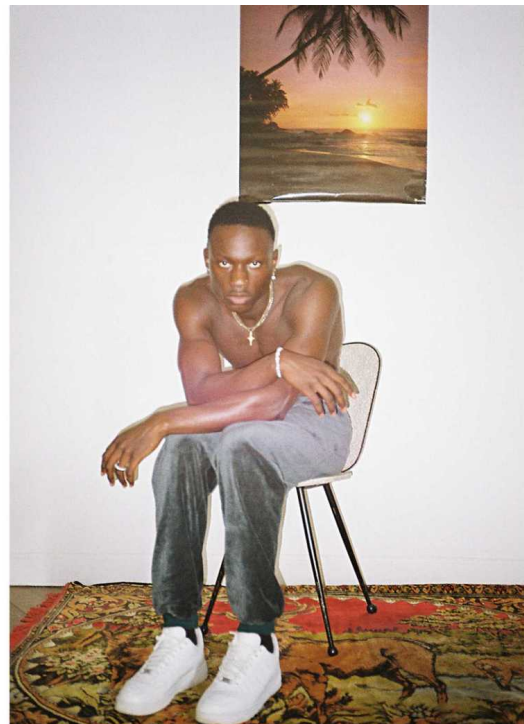

Coragem

NO TOYS