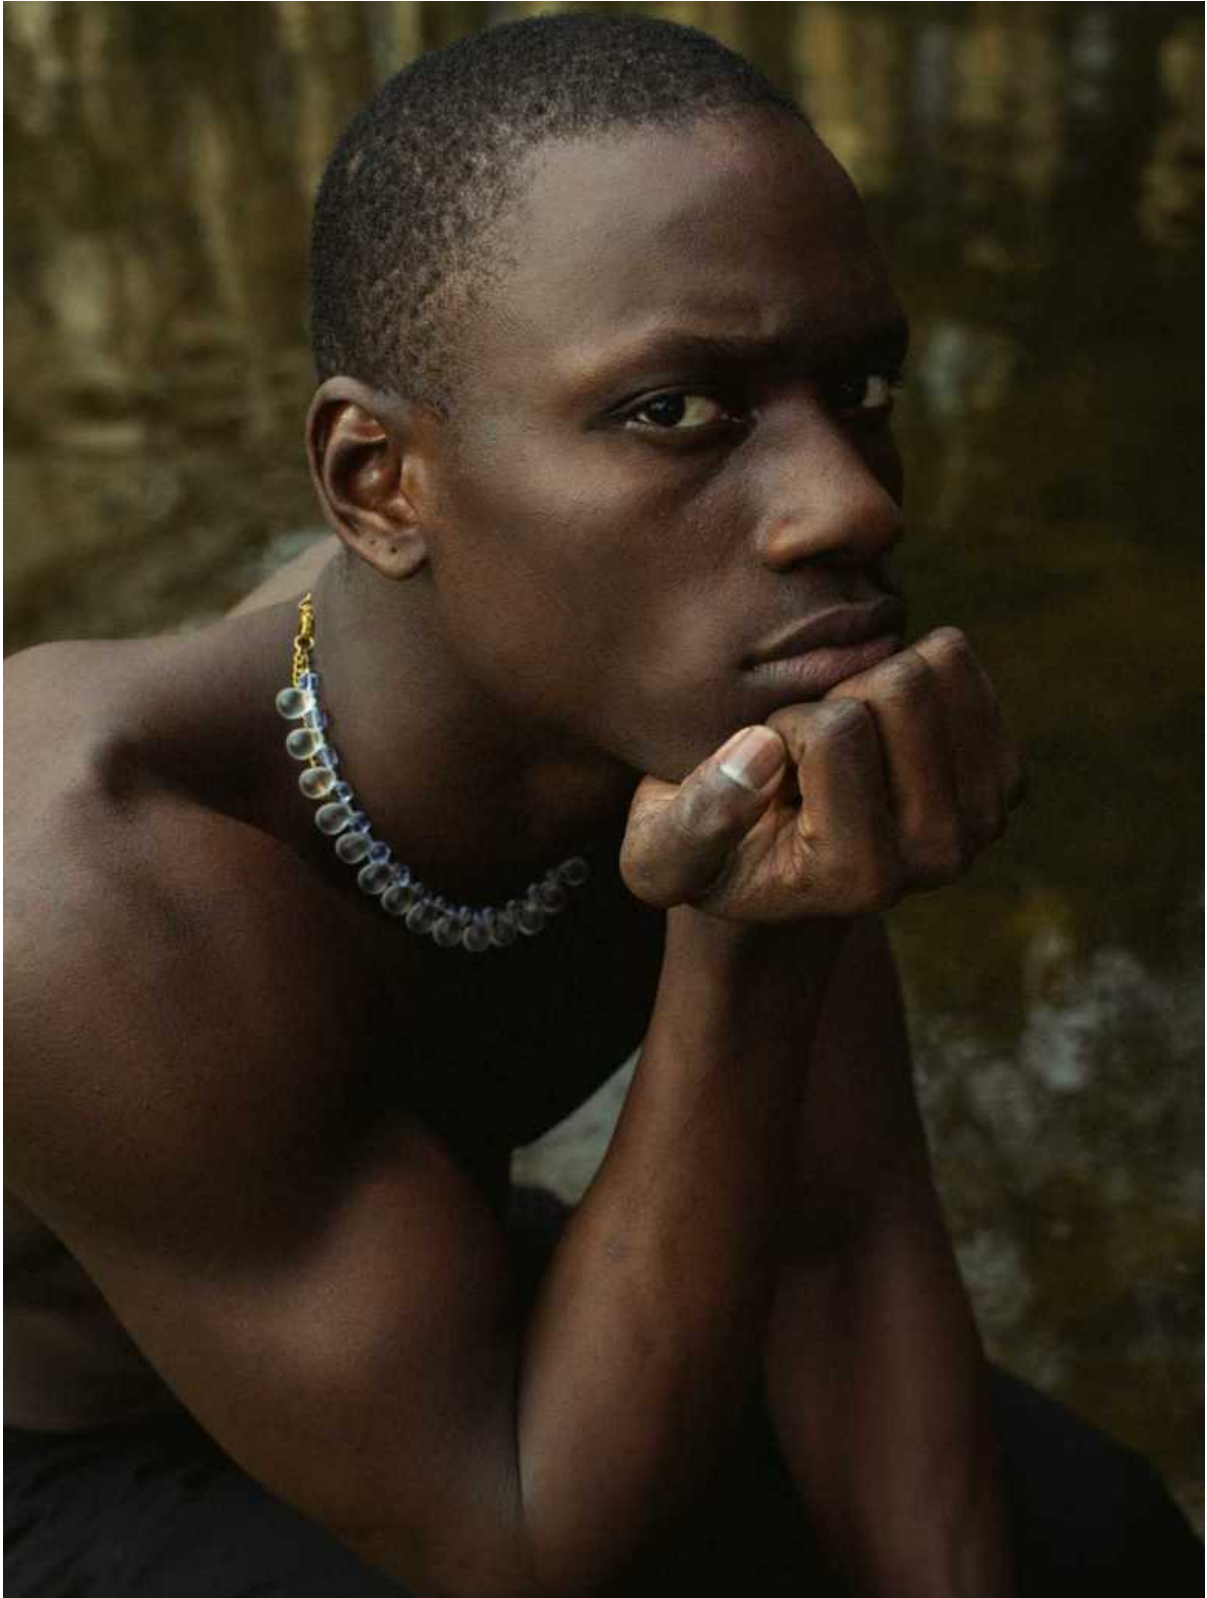

# Coragem

HEIGHT:182 | BUST:93 | WAIST:74 | HIPS:94 | SHOES:43 | SUIT:0 | HAIR:BLACK | EYES:BLACK

NO TOYS

# Coragem

NO TOYS