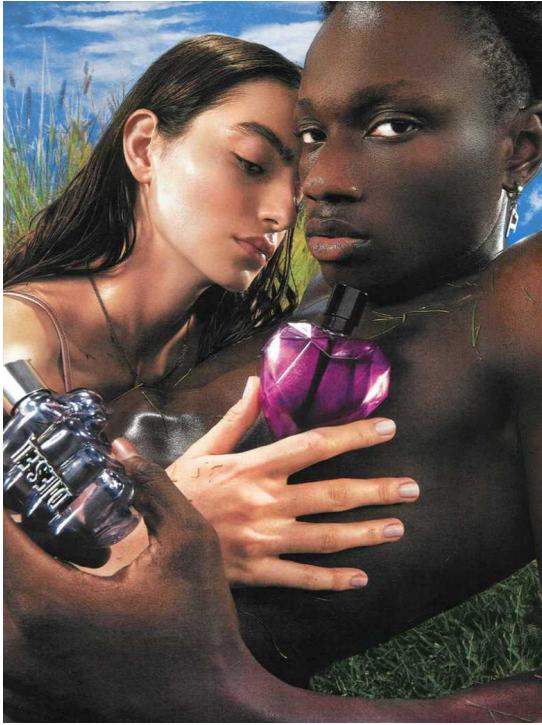

Coragem

NO TOYS