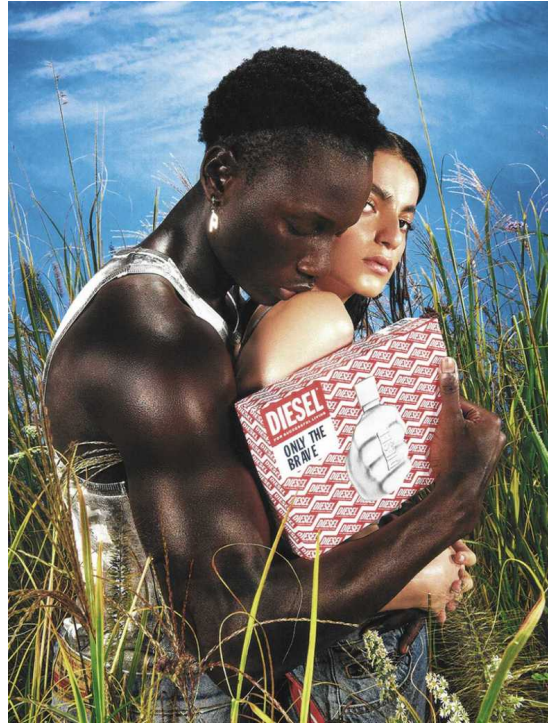

Coragem

NO TOYS