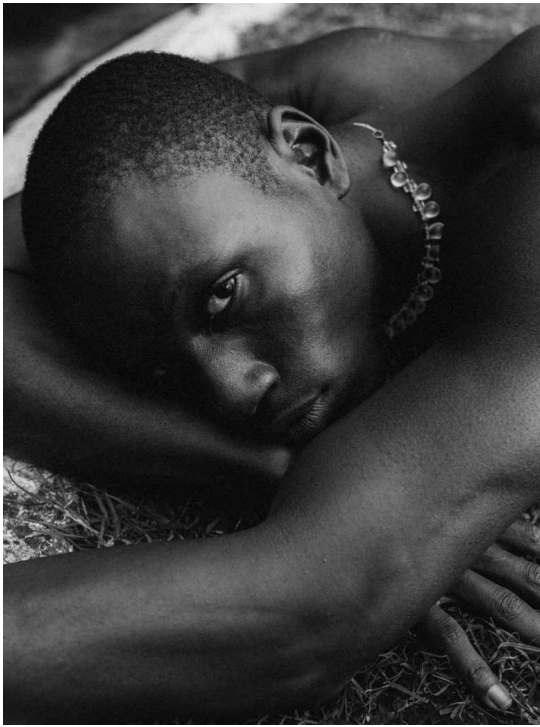

# Coragem

HEIGHT:182 | BUST:93 | WAIST:74 | HIPS:94 | SHOES:43 | SUIT:0 | HAIR:BLACK | EYES:BLACK

NO TOYS

# Coragem

NO TOYS