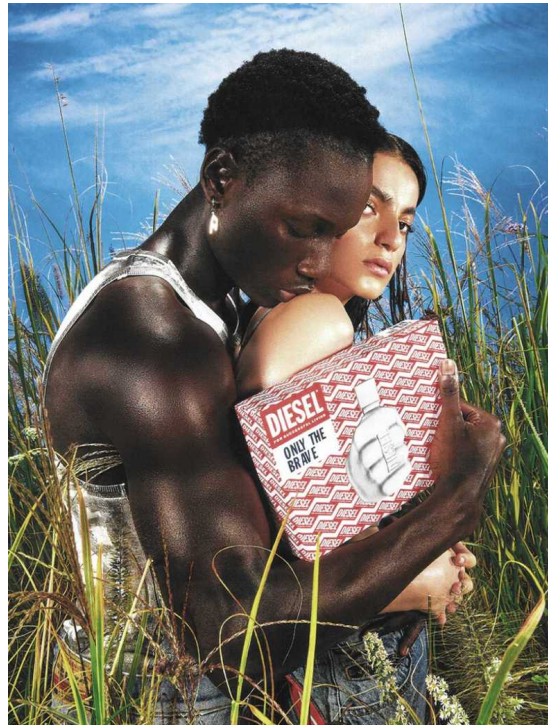

Coragem

NO TOYS