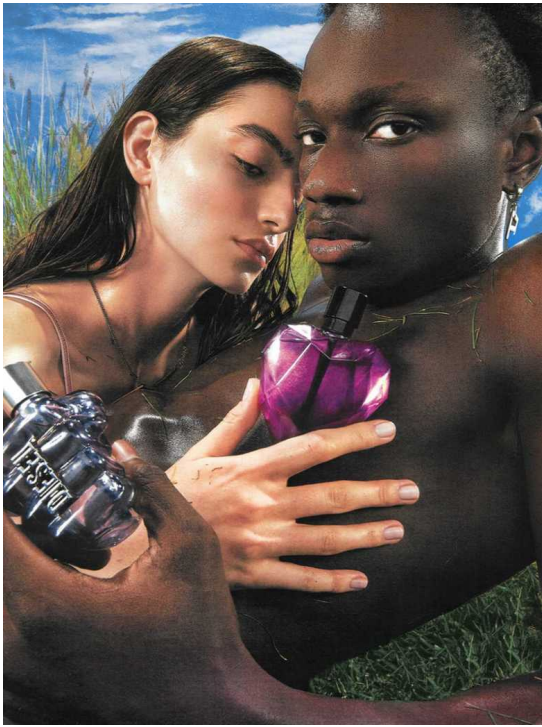

Coragem

NO TOYS