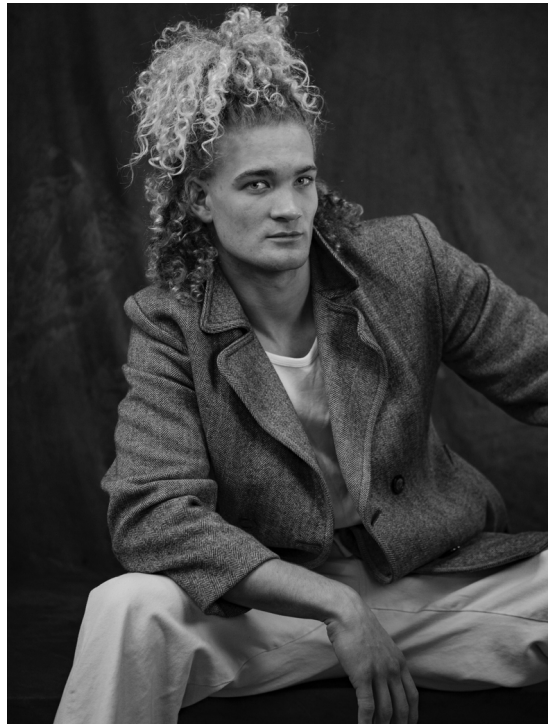

MAXIMILIAN K

HEIGHT:195 | BUST:110 | WAIST:79 | HIPS:105 | SHOES:46 | SUIT:0 | HAIR:BLONDE | EYES:BLUE

NO TOYS

MAXIMILIAN K

NO TOYS

MAXIMILIAN K

NO TOYS