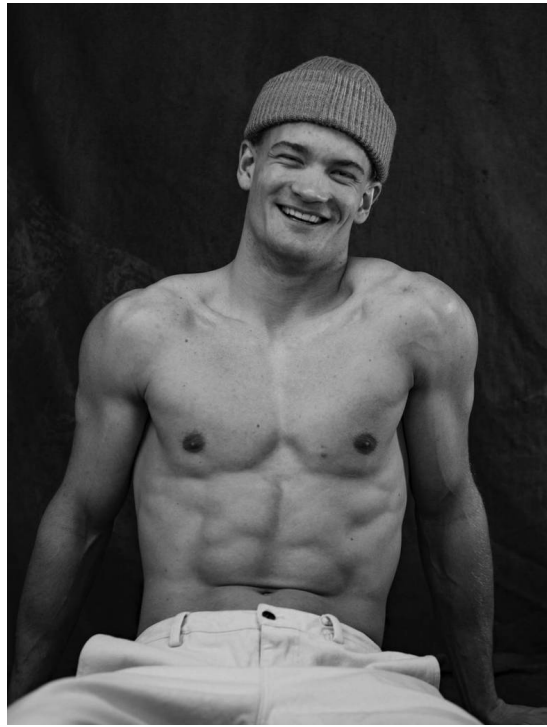

MAXIMILIAN K

HEIGHT:195 | BUST:110 | WAIST:79 | HIPS:105 | SHOES:46 | SUIT:0 | HAIR:BLONDE | EYES:BLUE

NO TOYS

MAXIMILIAN K

NO TOYS

MAXIMILIAN K

NO TOYS