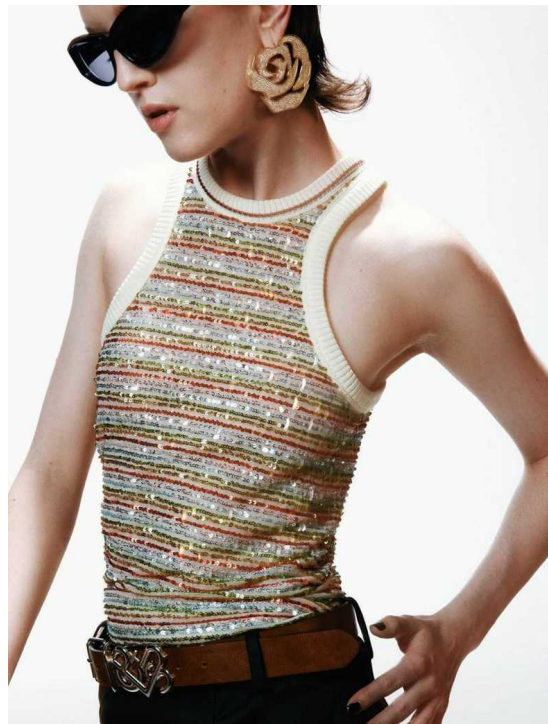

ZOFIA

NO TOYS