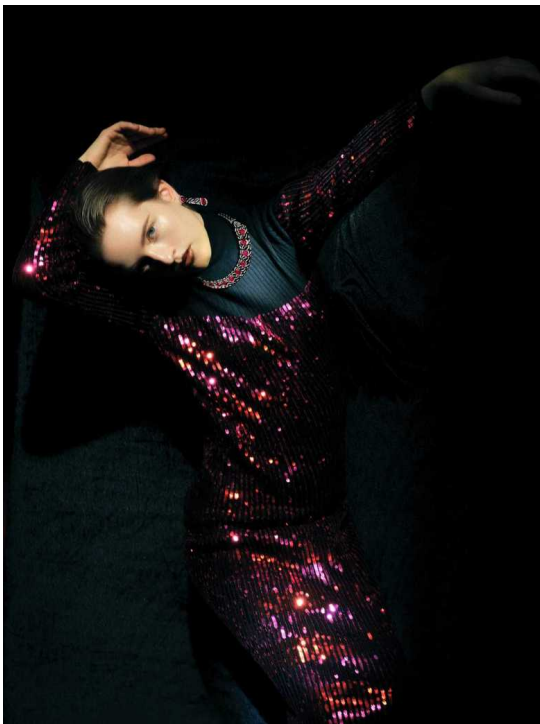

ZOFIA

NO TOYS