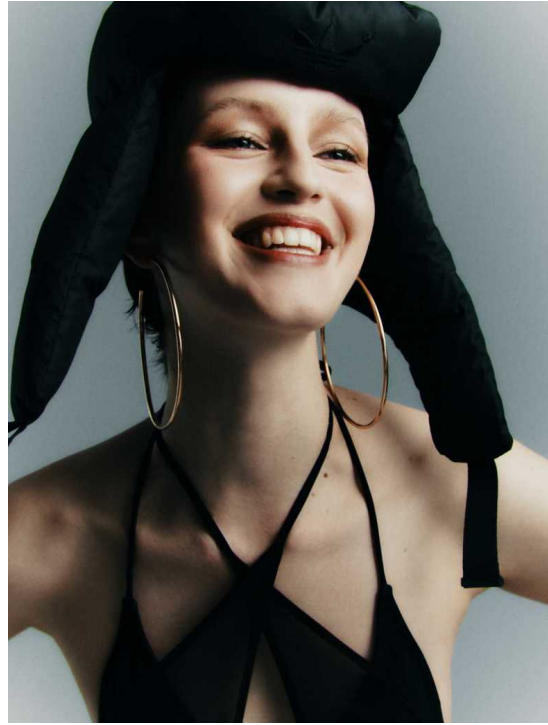

ZOFIA

NO TOYS