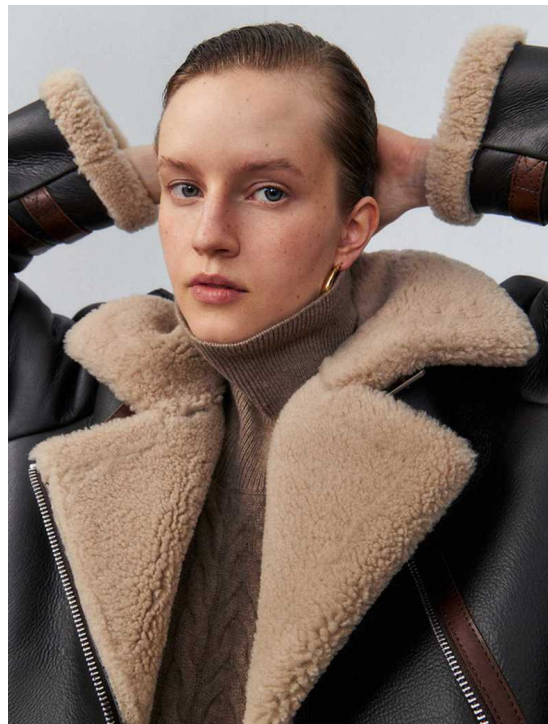

ZOFIA

NO TOYS