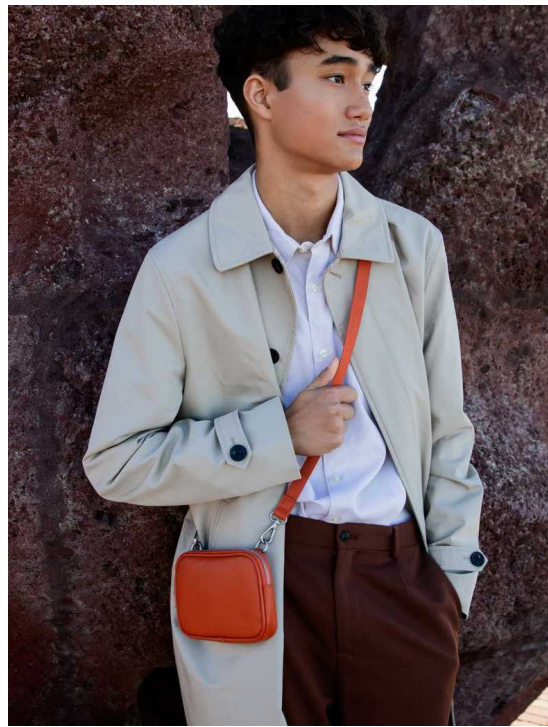

ZEN

HEIGHT:187 | BUST:83 | WAIST:70 | HIPS:94 | SHOES:45 | SUIT:48 | HAIR:BROWN | EYES:BROWN

NO TOYS

ZEN

NO TOYS

ZEN

NO TOYS

ZEN