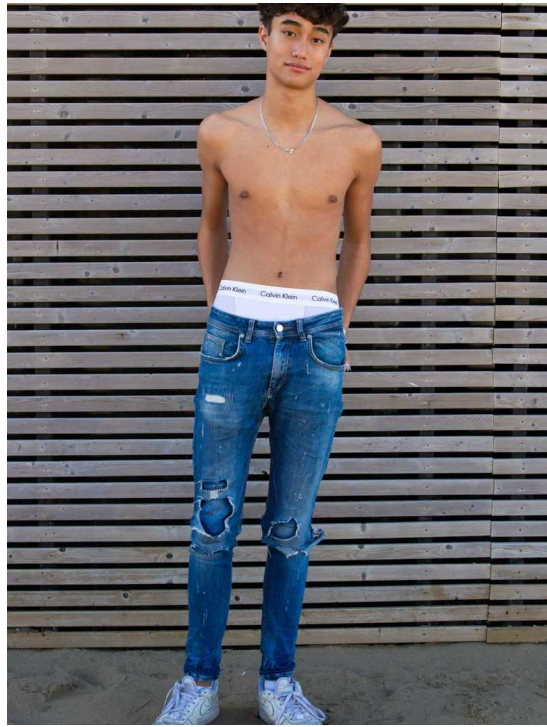

ZEN

HEIGHT:187 | BUST:83 | WAIST:70 | HIPS:94 | SHOES:45 | SUIT:48 | HAIR:BROWN | EYES:BROWN

NO TOYS

ZEN

NO TOYS

ZEN

NO TOYS

ZEN

NO TOYS

ZEN

NO TOYS

ZEN

NO TOYS