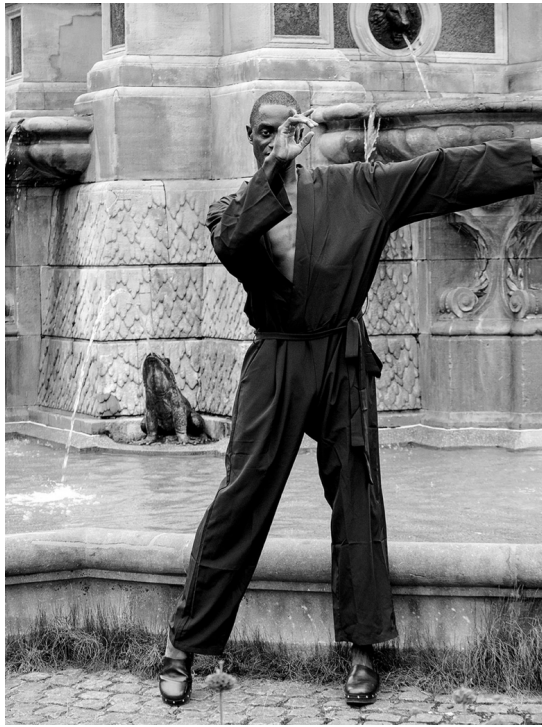

ROBIN VAN ZUTPHEN professional dancer

HEIGHT 186 BUST 84 WAIST 69 HIPS 75 SHOES 43 SUIT 50 HAIR BLACK EYES BROWN

NO TOYS

ROBIN VAN ZUTPHEN professional dancer

NO TOYS

ROBIN VAN ZUTPHEN professional dancer

NO TOYS

ROBIN VAN ZUTPHEN professional dancer

NO TOYS

ROBIN VAN ZUTPHEN professional dancer

NO TOYS

ROBIN VAN ZUTPHEN professional dancer

NO TOYS

ROBIN VAN ZUTPHEN professional dancer

NO TOYS