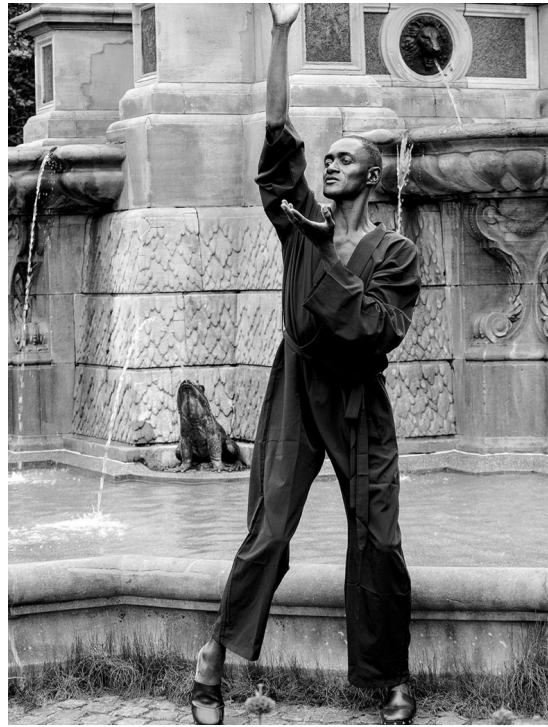

ROBIN VAN ZUTPHEN professional dancer

NO TOYS