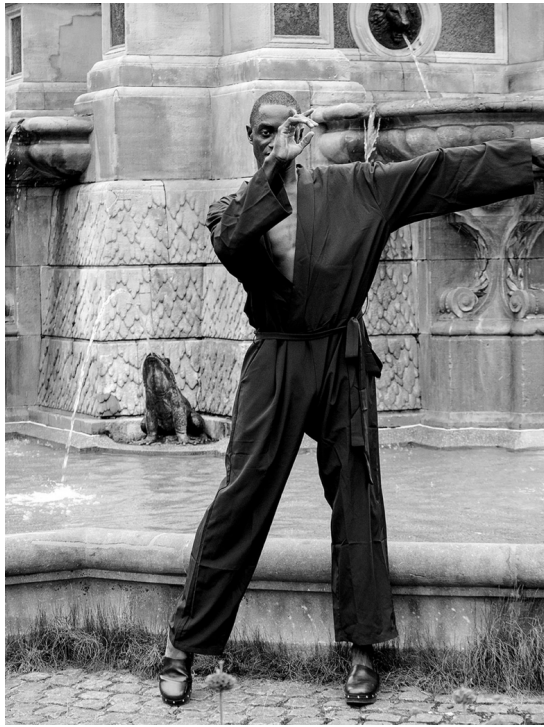

ROBIN VAN ZUTPHEN professional dancer

NO TOYS