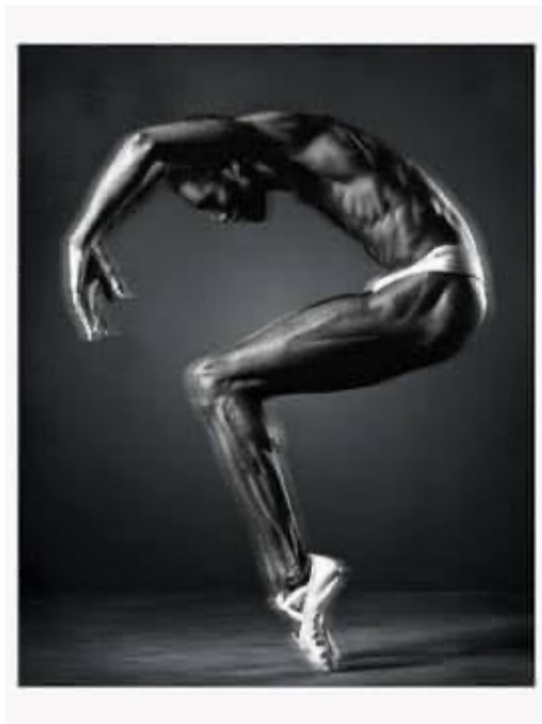

ROBIN VAN ZUTPHEN professional dancer

HEIGHT 186 BUST 84 WAIST 69 HIPS 75 SHOES 43 SUIT 50 HAIR BLACK EYES BROWN

NO TOYS

ROBIN VAN ZUTPHEN professional dancer

NO TOYS

ROBIN VAN ZUTPHEN professional dancer

NO TOYS

ROBIN VAN ZUTPHEN professional dancer

NO TOYS

ROBIN VAN ZUTPHEN professional dancer

NO TOYS

ROBIN VAN ZUTPHEN professional dancer

NO TOYS

ROBIN VAN ZUTPHEN professional dancer

NO TOYS