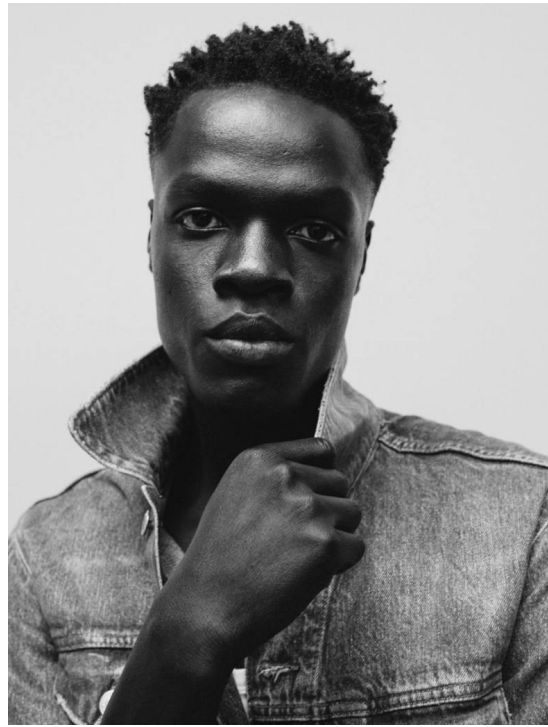

SHABBA

NO TOYS