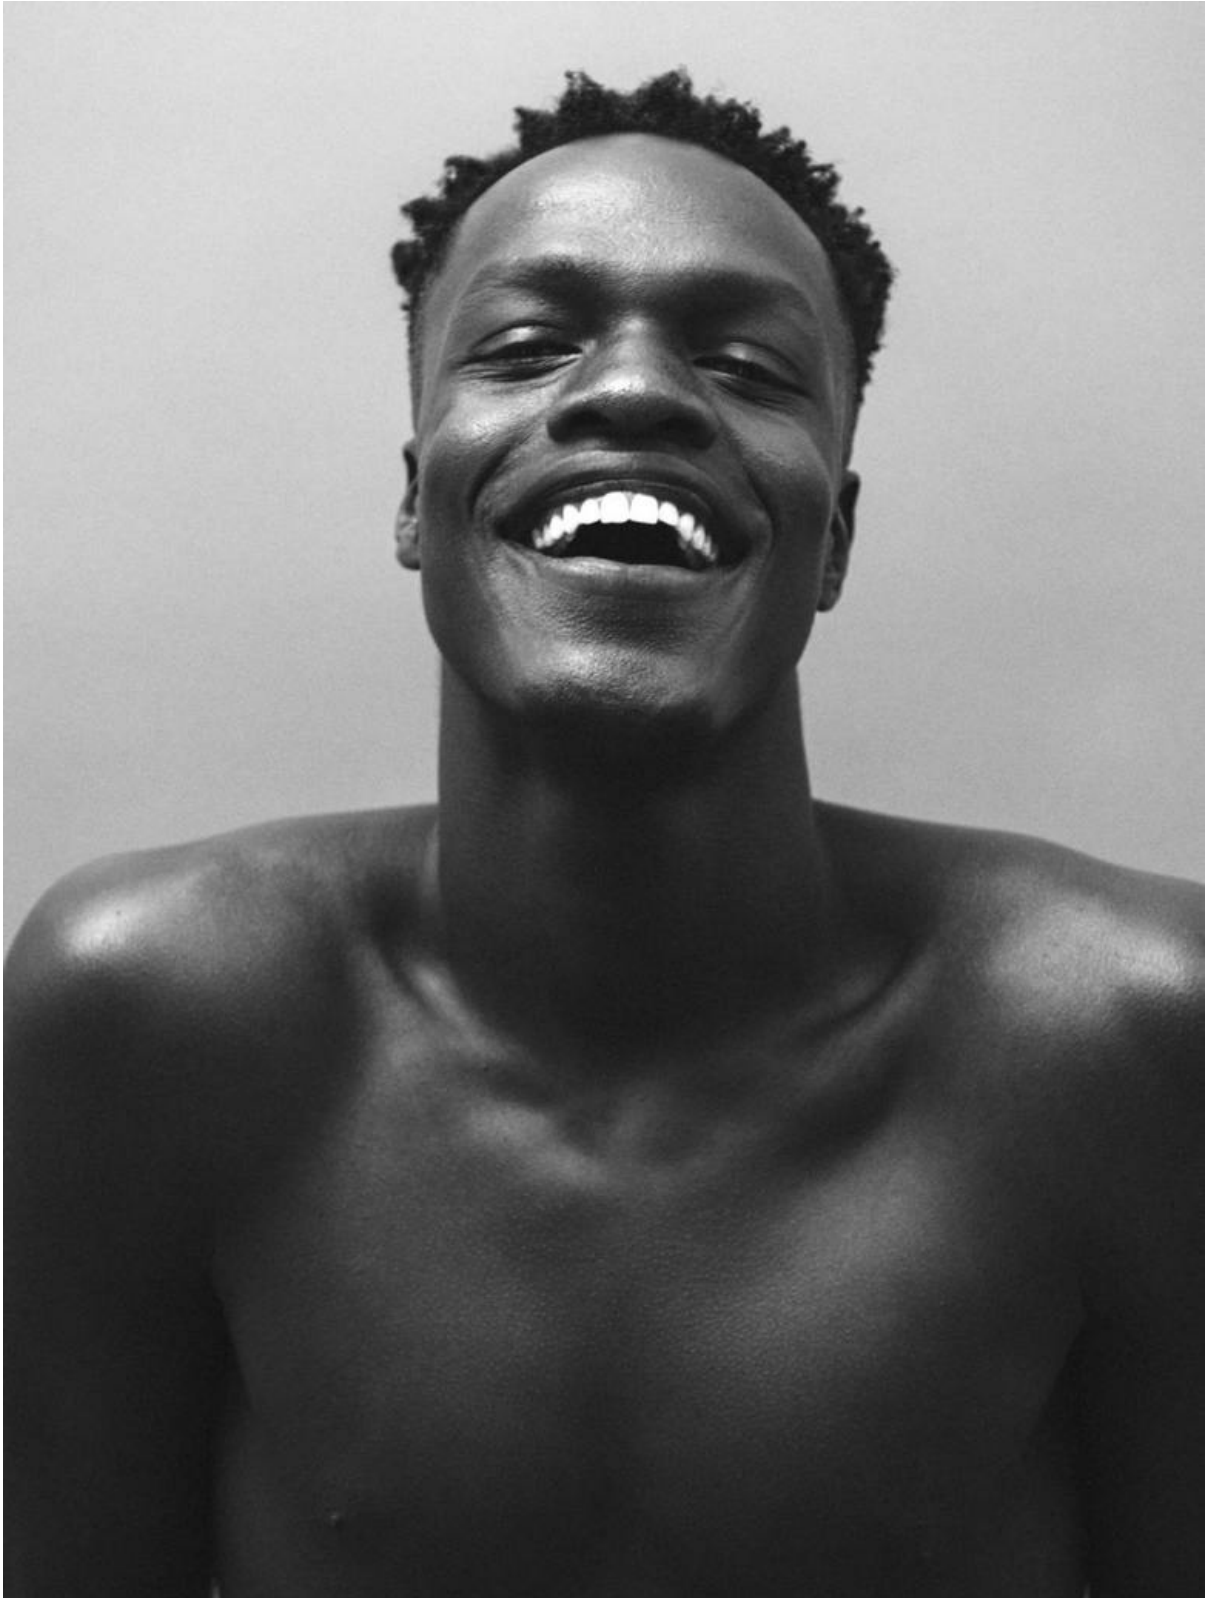

SHABBA

HEIGHT 189 BUST 94 WAIST 82 HIPS 102 SHOES 42 SUIT 50 HAIR BLACK EYES BROWN

NO TOYS

SHABBA

NO TOYS

SHABBA

NO TOYS

SHABBA

NO TOYS

SHABBA

NO TOYS

SHABBA

NO TOYS