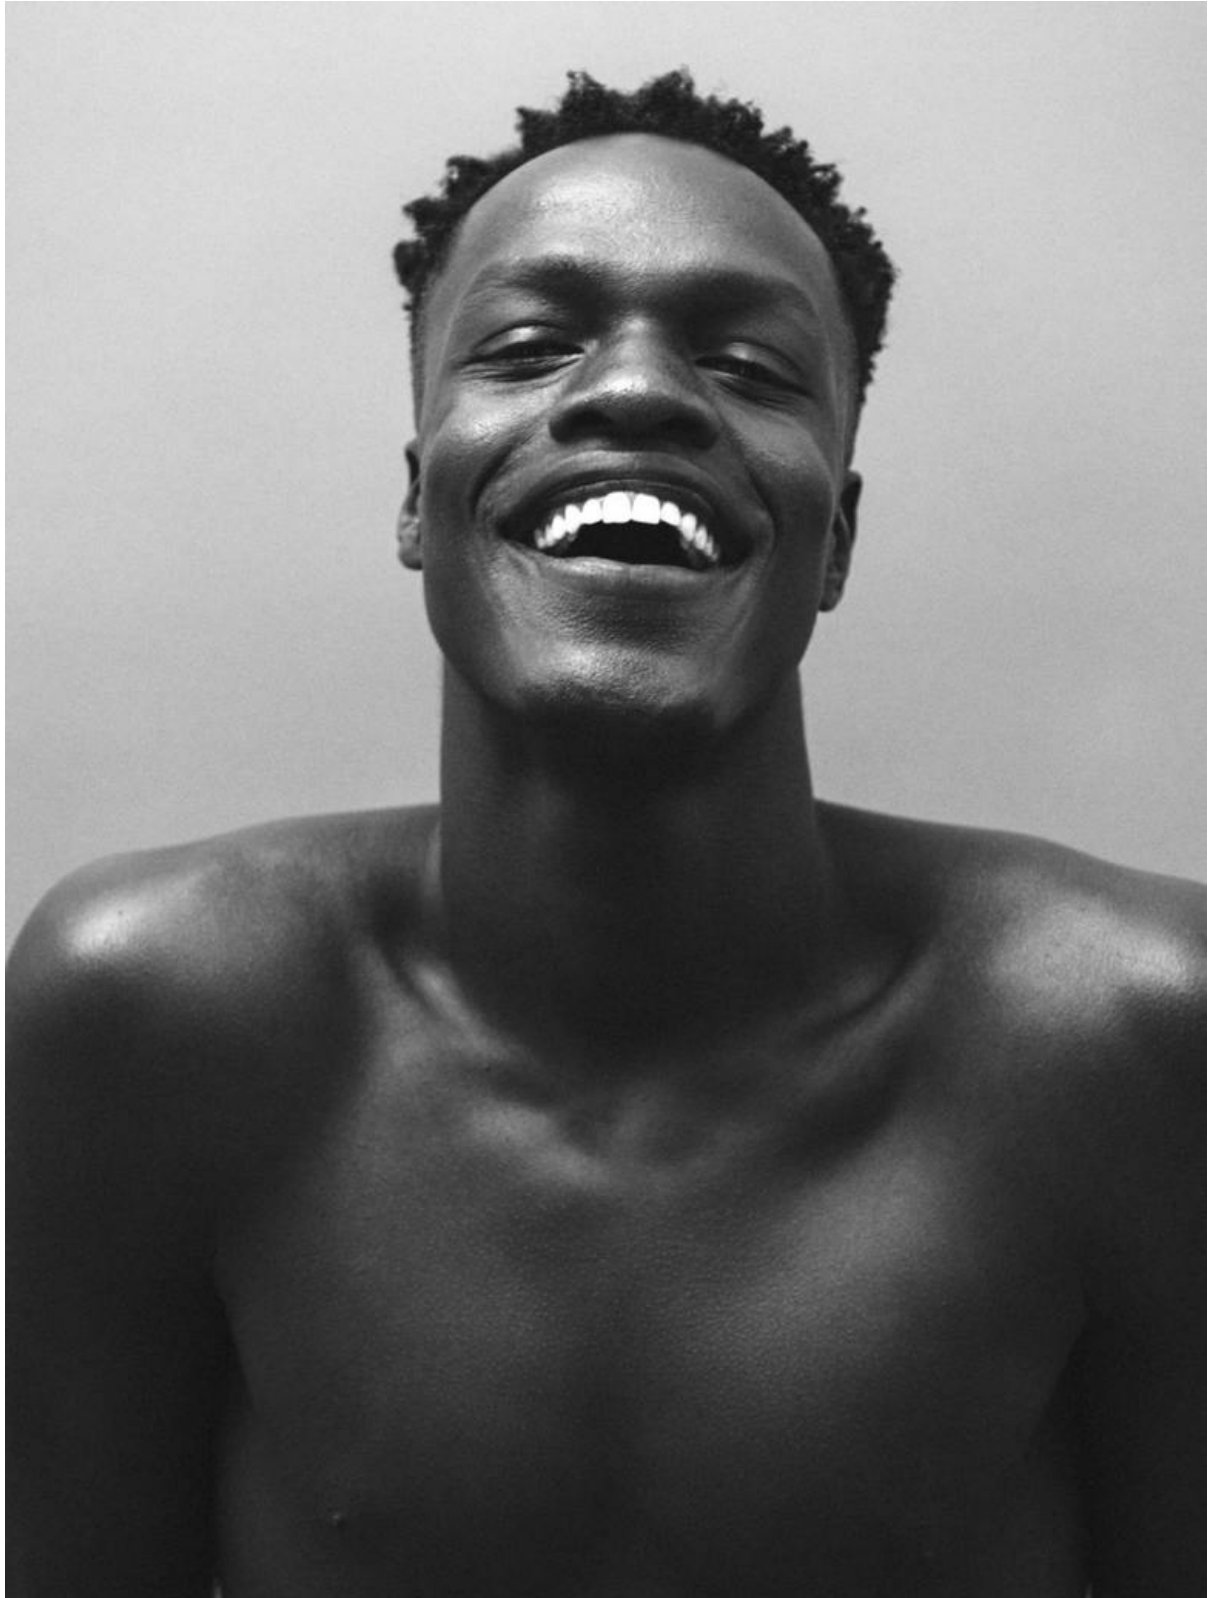

SHABBA

HEIGHT:189 | BUST:94 | WAIST:82 | HIPS:102 | SHOES:42 | SUIT:50 | HAIR:BLACK | EYES:BROWN

NO TOYS

SHABBA

NO TOYS

SHABBA

NO TOYS

SHABBA

NO TOYS

SHABBA

NO TOYS

SHABBA

NO TOYS