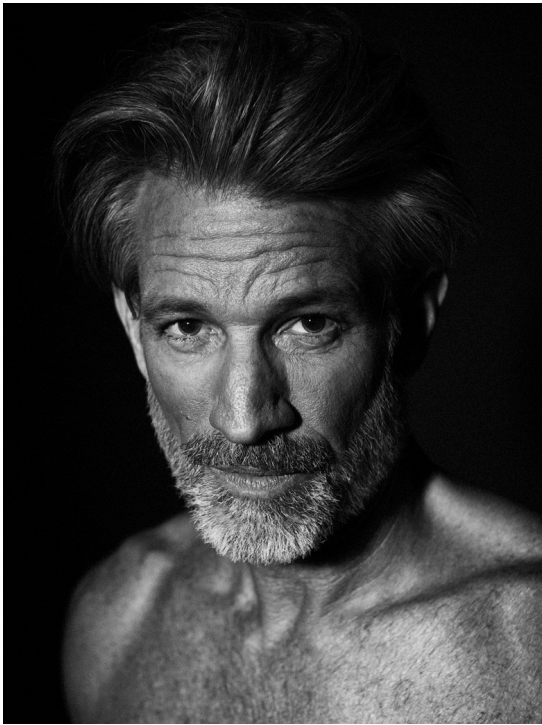

TERRENCE SHEAHAN

HEIGHT:183 | BUST:100 | WAIST:81 | HIPS:95 | SHOES:45 | SUIT:48 | HAIR:GREY | EYES:BROWN

NO TOYS

TERRENCE SHEAHAN

3 ILLIONAIRE

NO TOYS

TERRENCE SHEAHAN

NO TOYS

TERRENCE SHEAHAN

NO TOYS

TERRENCE SHEAHAN

NO TOYS

TERRENCE SHEAHAN

NO TOYS

TERRENCE SHEAHAN

NO TOYS