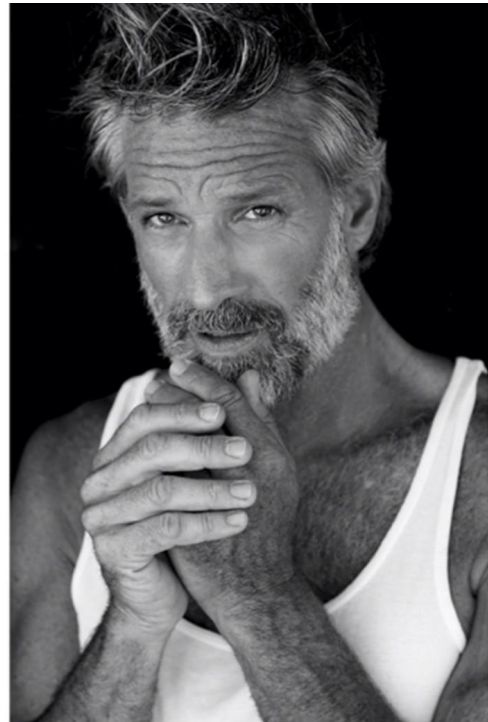

TERRENCE SHEAHAN

NO TOYS