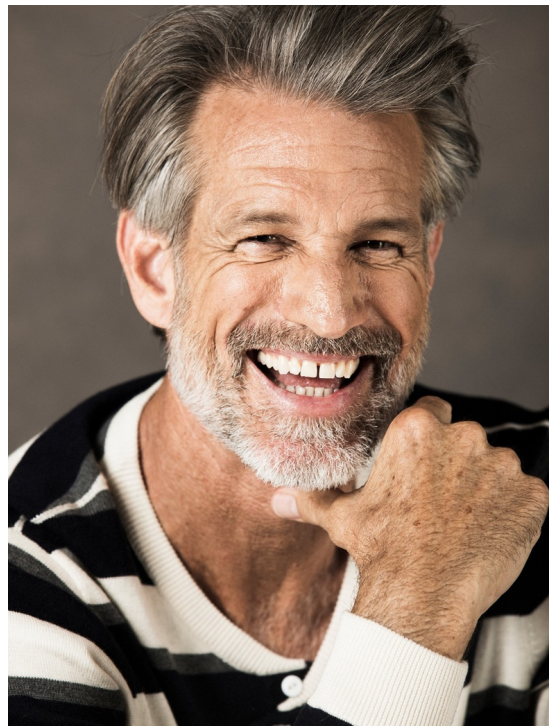

TERRENCE SHEAHAN

NO TOYS