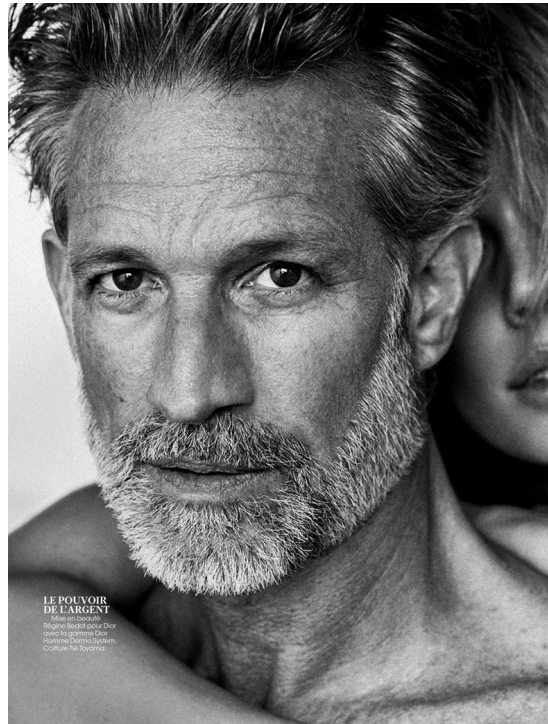

TERRENCE SHEAHAN

HEIGHT:183 | BUST:100 | WAIST:81 | HIPS:95 | SHOES:45 | SUIT:48 | HAIR:GREY | EYES:BROWN

NO TOYS

TERRENCE SHEAHAN

3 ILLIONAIRE

NO TOYS

TERRENCE SHEAHAN

NO TOYS