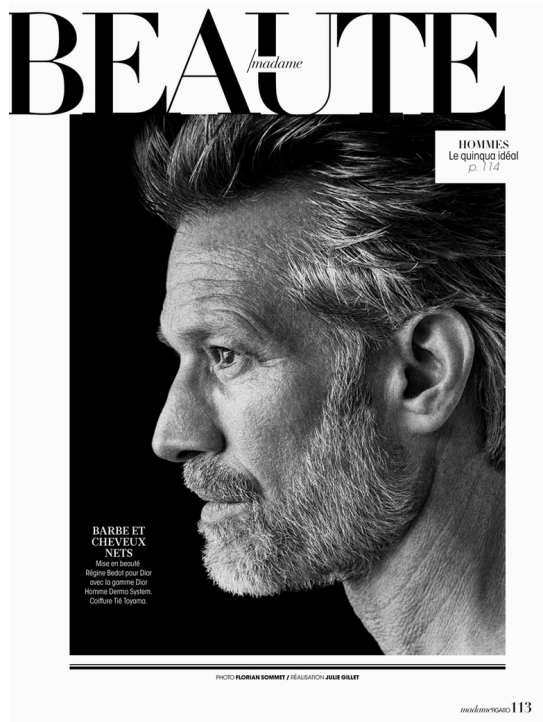

TERRENCE SHEAHAN

HEIGHT:183 | BUST:100 | WAIST:81 | HIPS:95 | SHOES:45 | SUIT:48 | HAIR:GREY | EYES:BROWN

NO TOYS

TERRENCE SHEAHAN

3 ILLIONAIRE

NO TOYS

TERRENCE SHEAHAN

NO TOYS