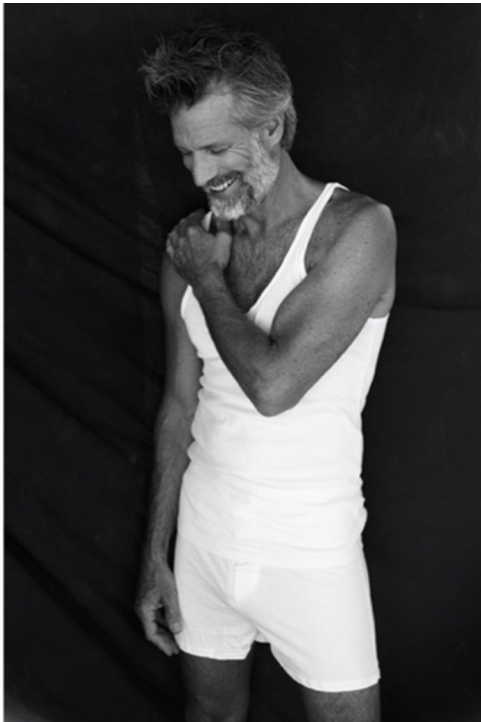

TERRENCE SHEAHAN

NO TOYS