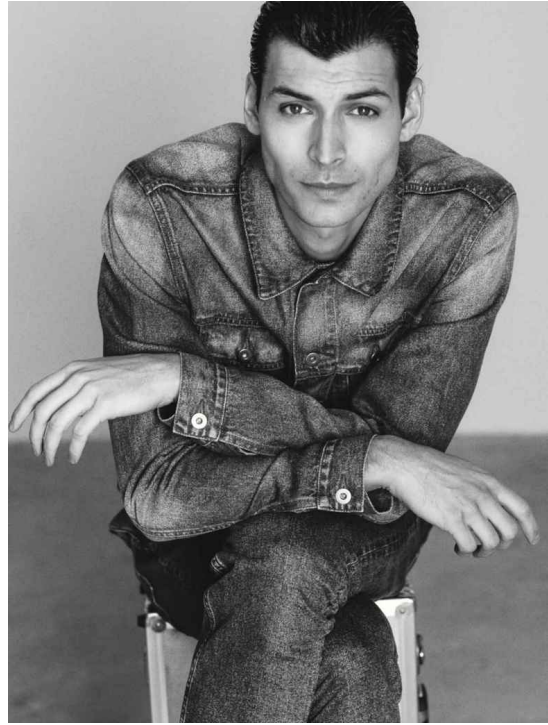

# FLINT LOUIS

HEIGHT:187 | BUST:94 | WAIST:78 | HIPS:98 | SHOES:44 | SUIT:50 | HAIR:BROWN | EYES:BROWN

NO TOYS