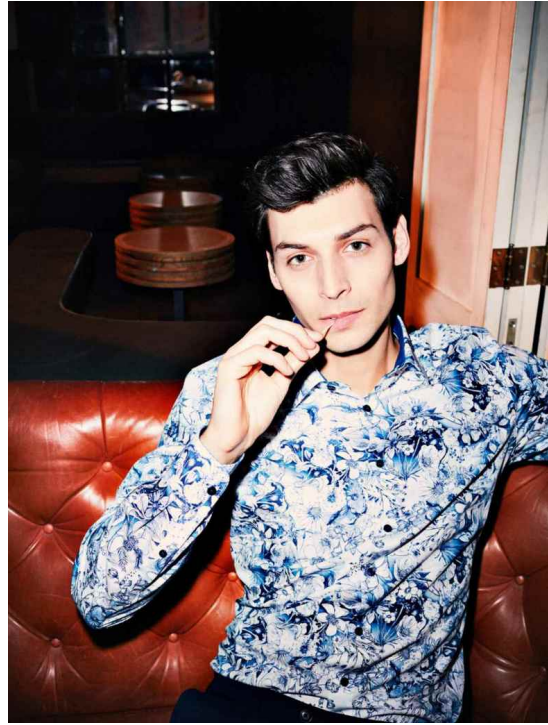

FLINT LOUIS

HEIGHT 187 BUST 94 WAIST 78 HIPS 98 SHOES 44 SUIT 50 HAIR BROWN EYES BROWN

NO TOYS

FLINT LOUIS

NO TOYS

FLINT LOUIS

NO TOYS

FLINT LOUIS