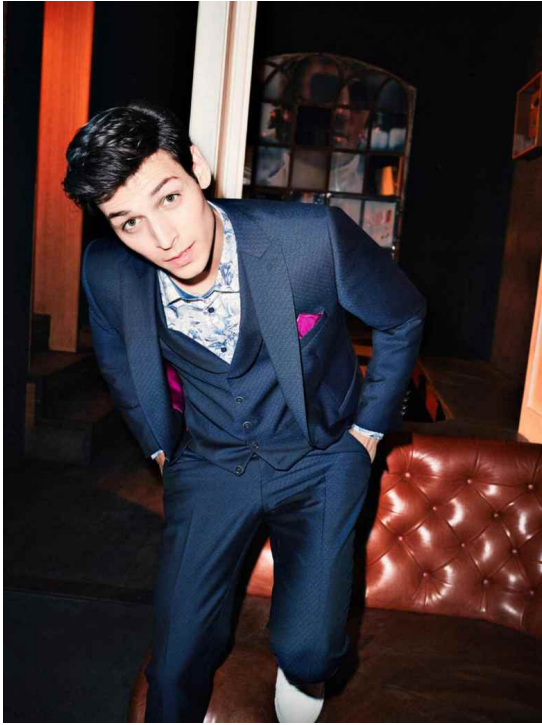

FLINT LOUIS

HEIGHT 187 BUST 94 WAIST 78 HIPS 98 SHOES 44 SUIT 50 HAIR BROWN EYES BROWN

NO TOYS

FLINT LOUIS

NO TOYS

FLINT LOUIS

NO TOYS

FLINT LOUIS