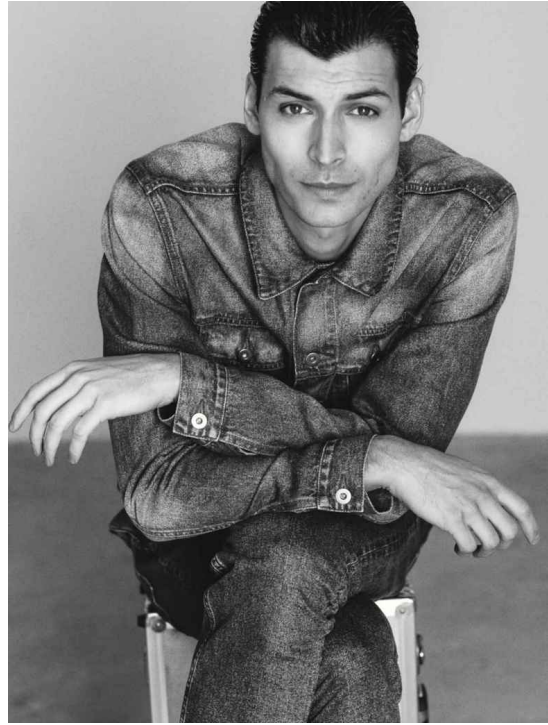

FLINT LOUIS

HEIGHT 187 BUST 94 WAIST 78 HIPS 98 SHOES 44 SUIT 50 HAIR BROWN EYES BROWN

NO TOYS

FLINT LOUIS

NO TOYS

FLINT LOUIS

NO TOYS

FLINT LOUIS