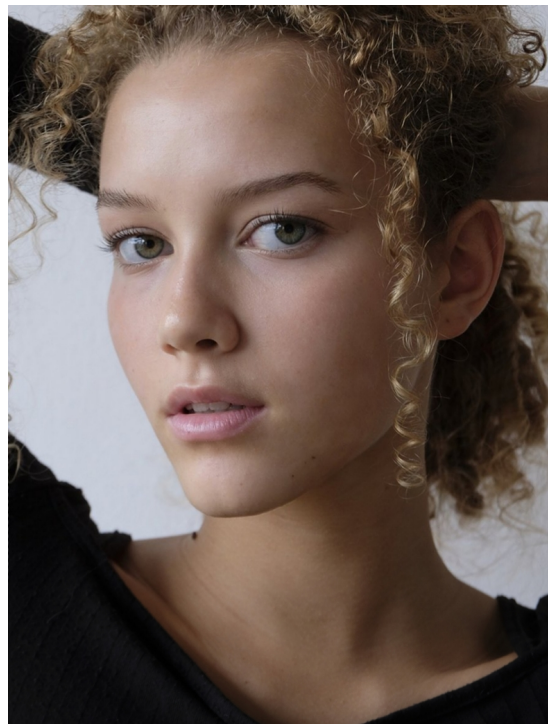

JAYLYNN

NO TOYS