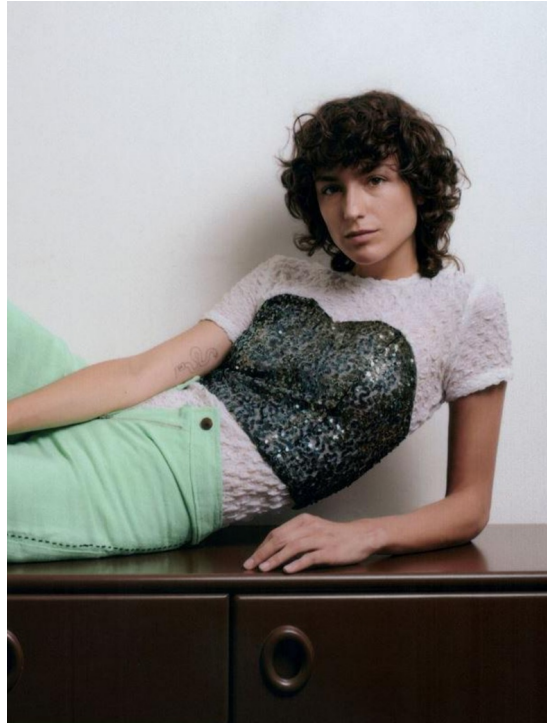

NATALIA GONZALEZ

NO TOYS