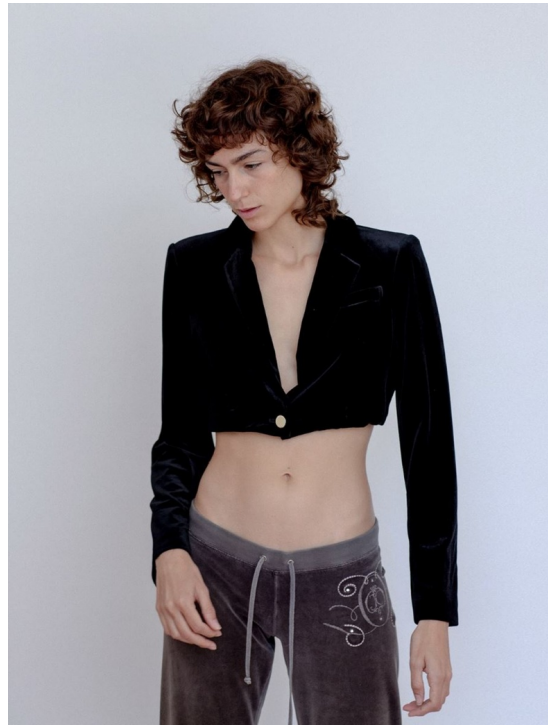

NATALIA GONZALEZ

HEIGHT 178 BUST 82 WAIST 59 HIPS 90 SHOES 40 DRESS 34 HAIR BROEN EYES BROWN

NO TOYS

NATALIA GONZALEZ

NO TOYS

NATALIA GONZALEZ

NO TOYS

NATALIA GONZALEZ