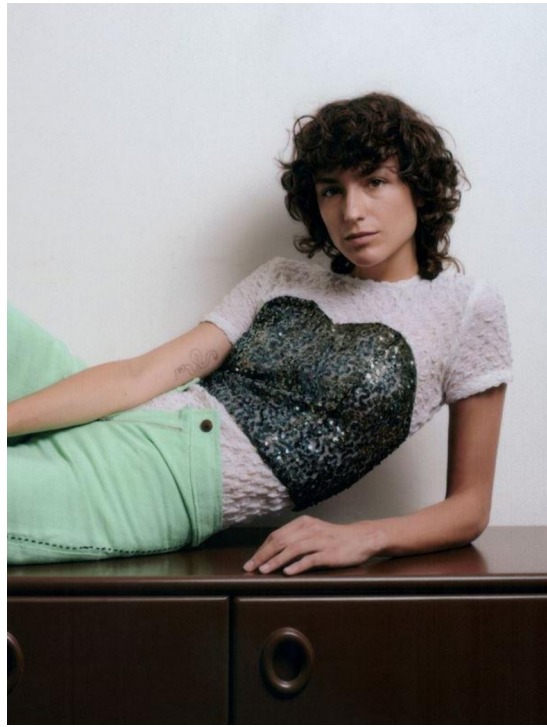

NATALIA GONZALEZ

NO TOYS