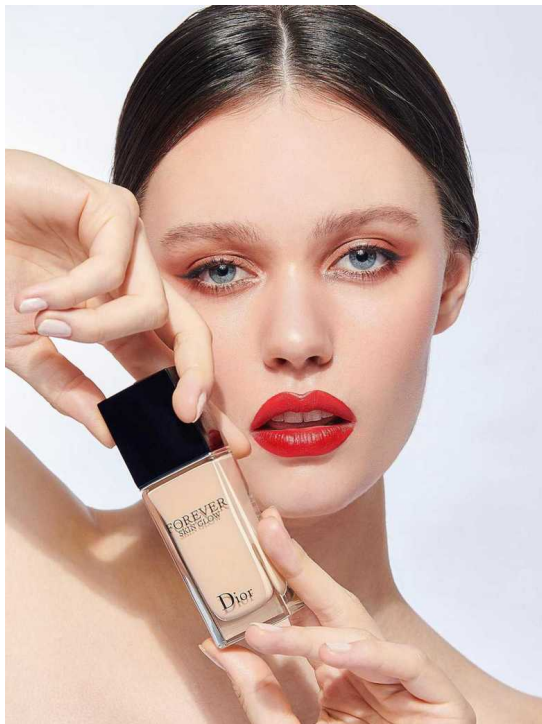

NIKI LUBOWICZ

NO TOYS