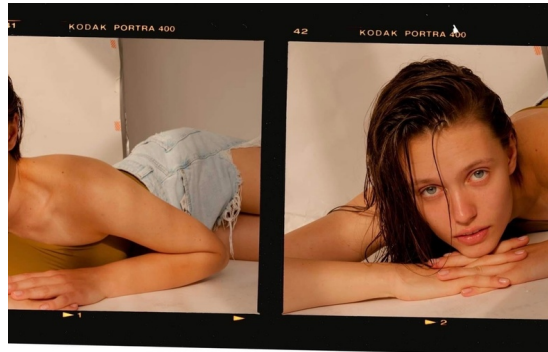

NIKI LUBOWICZ

NO TOYS