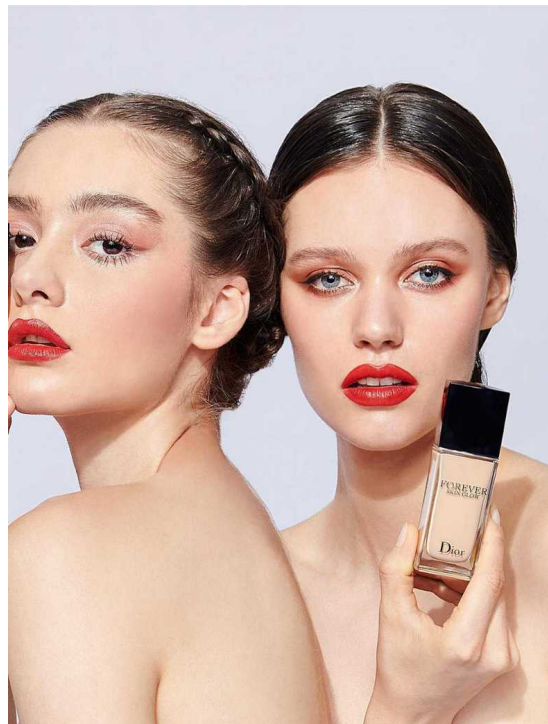

NIKI LUBOWICZ

NO TOYS