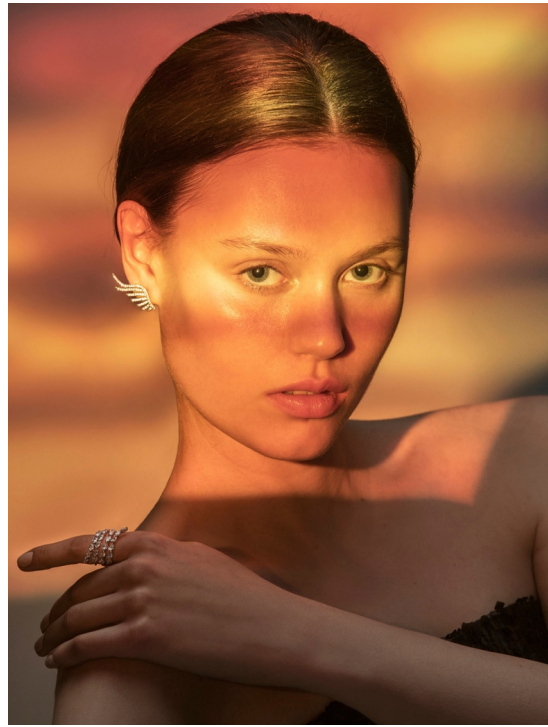

NIKI LUBOWICZ

NO TOYS