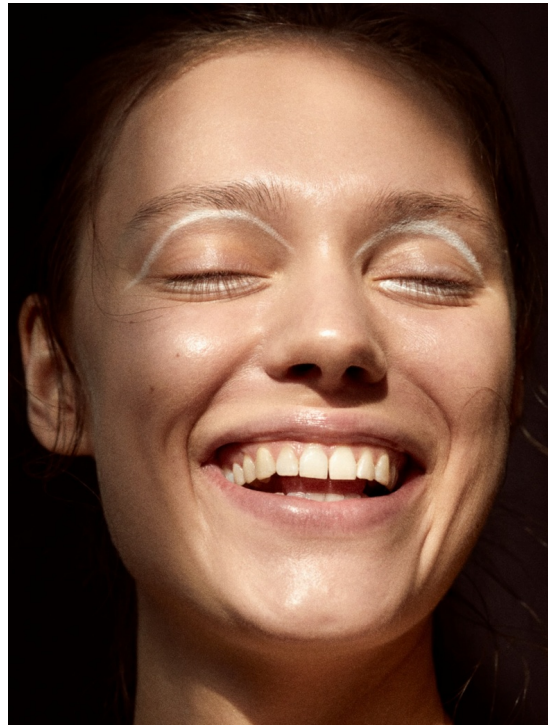

NIKI LUBOWICZ

NO TOYS