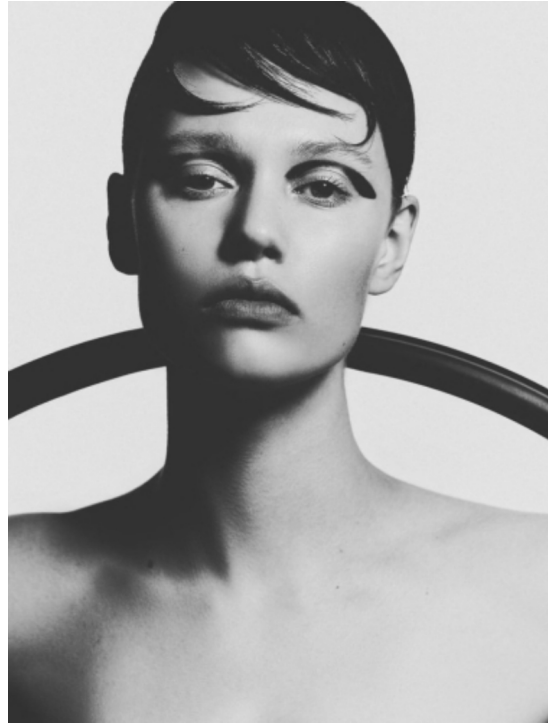

NIKI LUBOWICZ

HEIGHT:175 | BUST:84 | WAIST:60 | HIPS:92 | SHOES:39 | DRESS:36 | HAIR:BROWN | EYES:BLUE

NO TOYS

NIKI LUBOWICZ

NO TOYS

NIKI LUBOWICZ

NO TOYS

NIKI LUBOWICZ