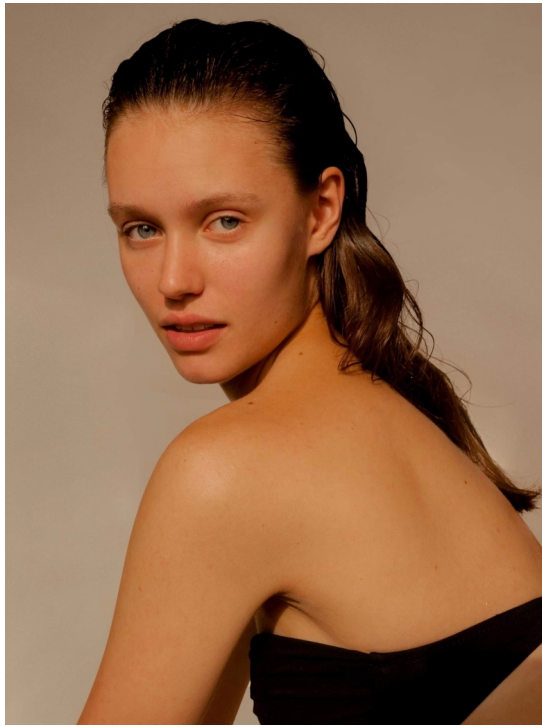

NIKI LUBOWICZ

NO TOYS