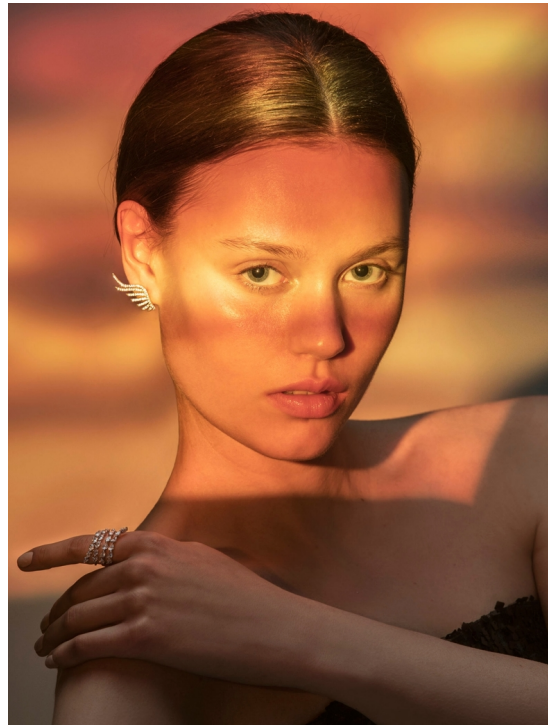

NIKI LUBOWICZ

HEIGHT:175 | BUST:84 | WAIST:60 | HIPS:92 | SHOES:39 | DRESS:36 | HAIR:BROWN | EYES:BLUE

NO TOYS

NIKI LUBOWICZ

NO TOYS

NIKI LUBOWICZ

NO TOYS

NIKI LUBOWICZ