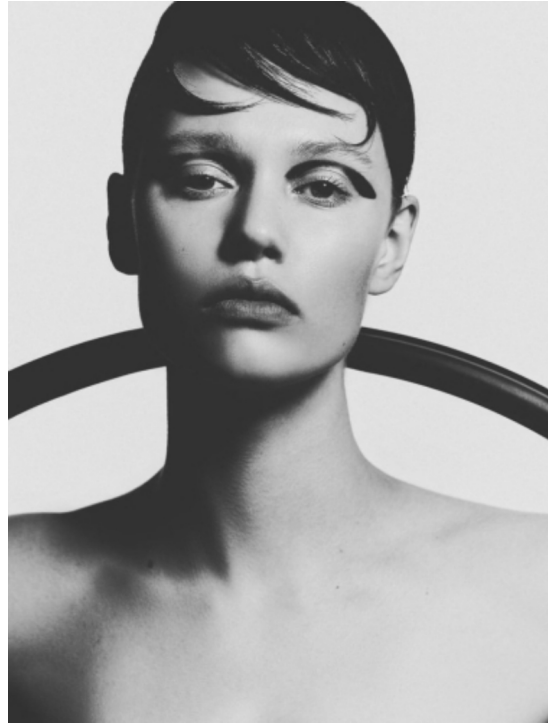

# NIKI LUBOWICZ

HEIGHT 175 BUST 84 WAIST 60 HIPS 92 SHOES 39 DRESS 36 HAIR BROWN EYES BLUE

NO TOYS