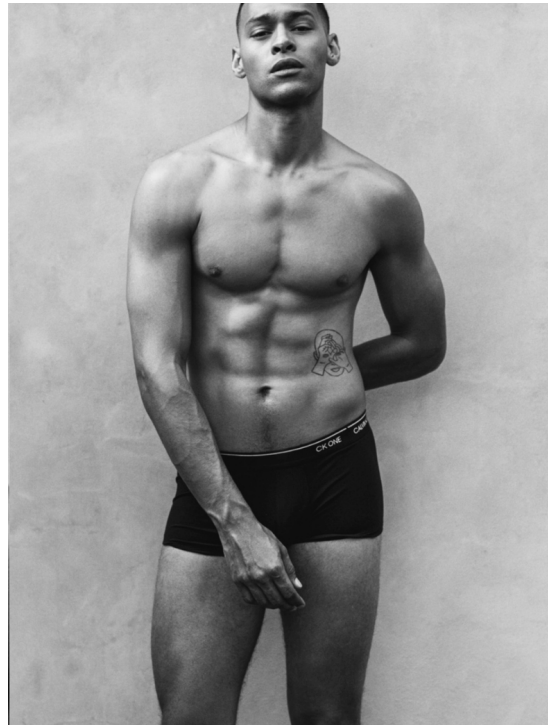

SUA

**no toys
modelagency**

© 2025 SCHWANENMARKT 12 40213 DÜSSELDORF T 0211 32 21 00 F 0211 32 21 11 INFO@NOTOYS.DE