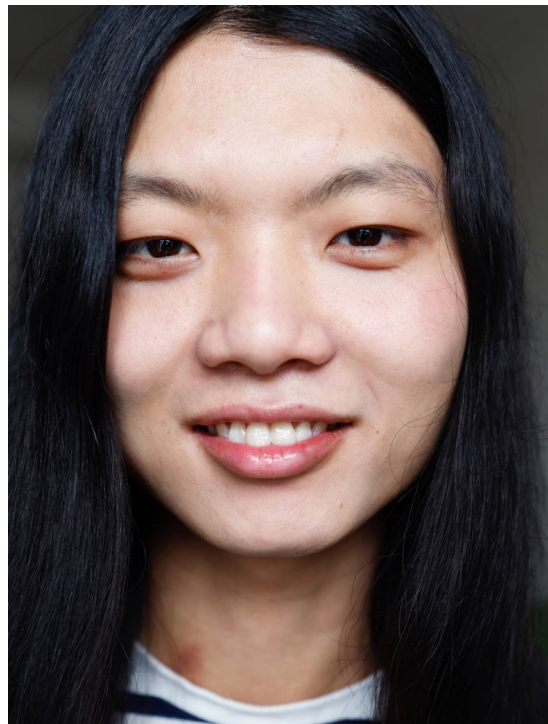

TIAN

HEIGHT:180 | BUST:92 | WAIST:74 | HIPS:91 | SHOES:42 | SUIT:0 | HAIR:BLACK | EYES:BROWN

NO TOYS

TIAN

NO TOYS

TIAN

NO TOYS