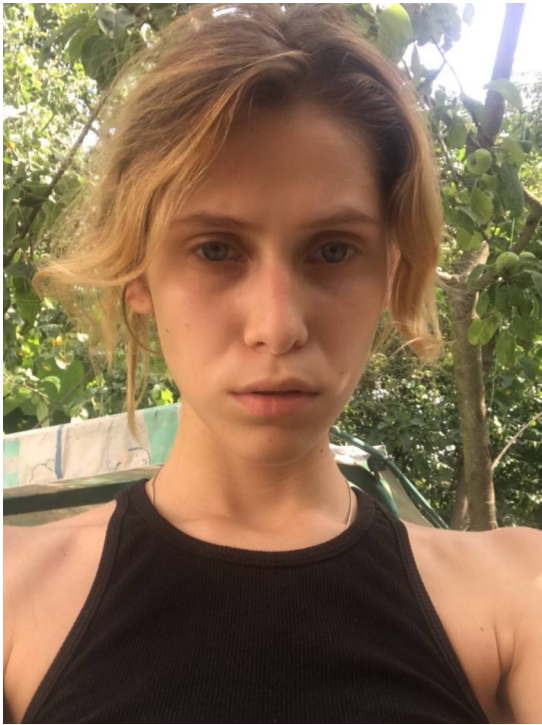

LIZA ERMAKOVA

NO TOYS