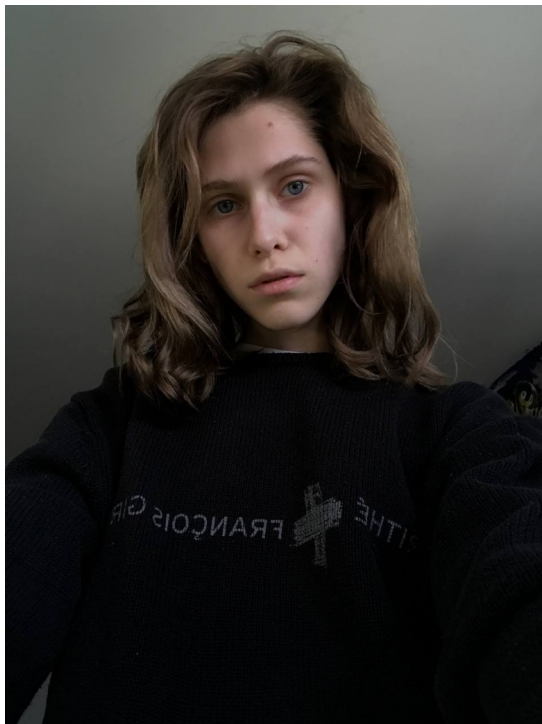

LIZA ERMAKOVA

HEIGHT:166 | BUST:78 | WAIST:58 | HIPS:88 | SHOES:0 | DRESS:34 | HAIR:BROWN | EYES:BLUE

NO TOYS

LIZA ERMAKOVA

NO TOYS

LIZA ERMAKOVA

NO TOYS

LIZA ERMAKOVA