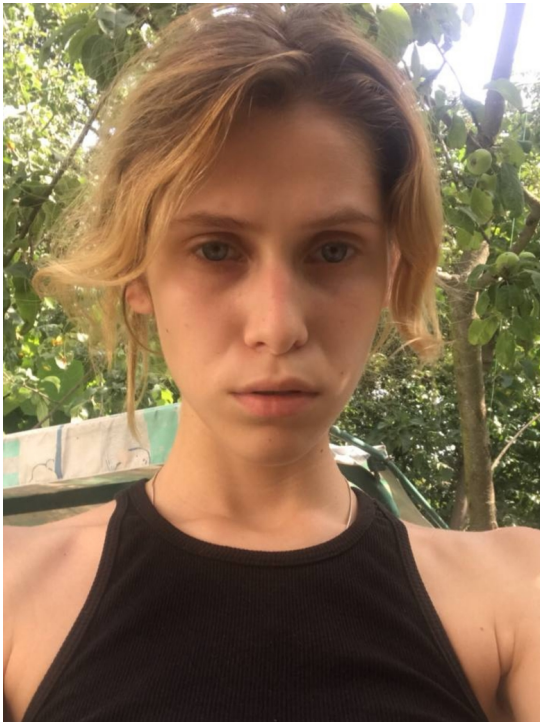

LIZA ERMAKOVA

HEIGHT:166 | BUST:78 | WAIST:58 | HIPS:88 | SHOES:0 | DRESS:34 | HAIR:BROWN | EYES:BLUE

NO TOYS

LIZA ERMAKOVA

NO TOYS

LIZA ERMAKOVA

NO TOYS

LIZA ERMAKOVA