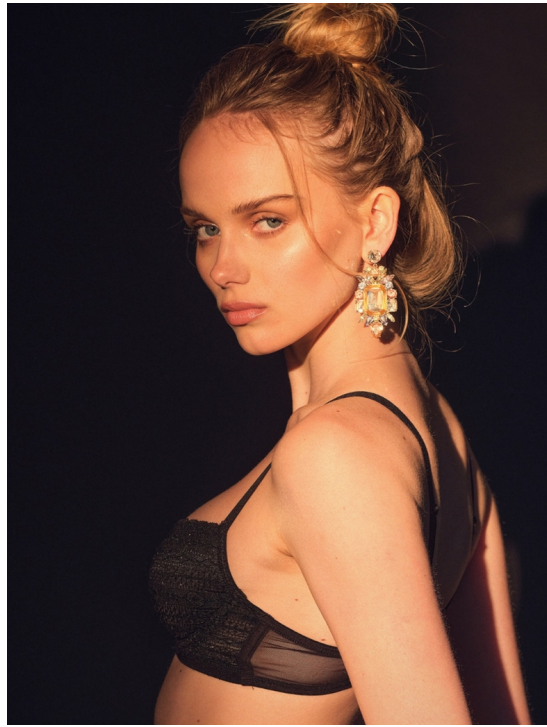

LOLA

HEIGHT 172 BUST 81 WAIST 63 HIPS 91 SHOES 0 DRESS 36 HAIR BLONDE EYES BLUE

NO TOYS

LOLA

NO TOYS

LOLA

NO TOYS

LOLA

Shoes **Nathan Baume ss22**, **Harband Veritas**

NO TOYS

LOLA

NO TOYS

LOLA

NO TOYS

LOLA

NO TOYS