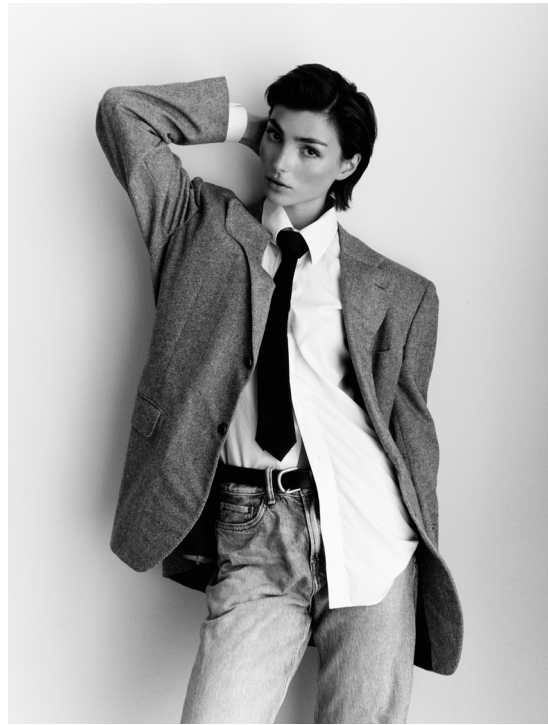

MILA M

HEIGHT 172 BUST 80 WAIST 60 HIPS 91 SHOES 40 DRESS 34 HAIR DARK BROWN EYES BROWN

NO TOYS

MILA M

NO TOYS

MILA M

NO TOYS

MILA M