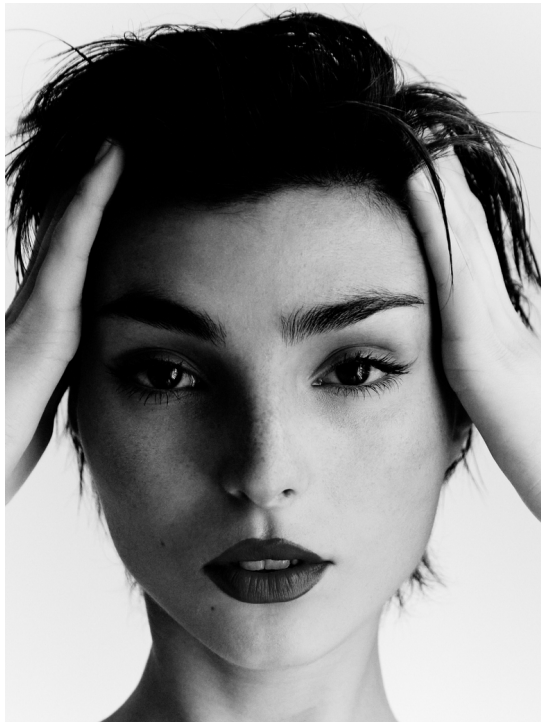

MILA M

HEIGHT 172 BUST 80 WAIST 60 HIPS 91 SHOES 40 DRESS 34 HAIR DARK BROWN EYES BROWN

NO TOYS

MILA M

NO TOYS

MILA M

NO TOYS

MILA M