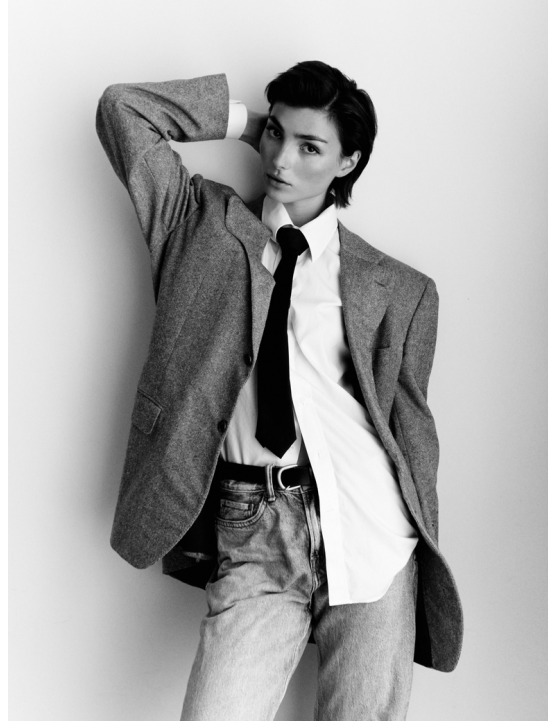

MILA M

HEIGHT:172 | BUST:80 | WAIST:60 | HIPS:91 | SHOES:40 | DRESS:34 | HAIR:DARK BROWN | EYES:BROWN

NO TOYS

MILA M

NO TOYS

MILA M

NO TOYS

MILA M