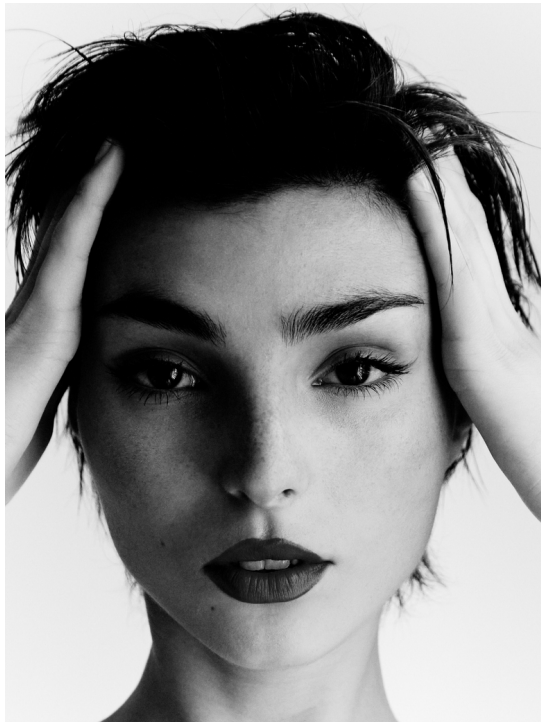

MILA M

HEIGHT:172 | BUST:80 | WAIST:60 | HIPS:91 | SHOES:40 | DRESS:34 | HAIR:DARK BROWN | EYES:BROWN

NO TOYS

MILA M

NO TOYS

MILA M

NO TOYS

MILA M