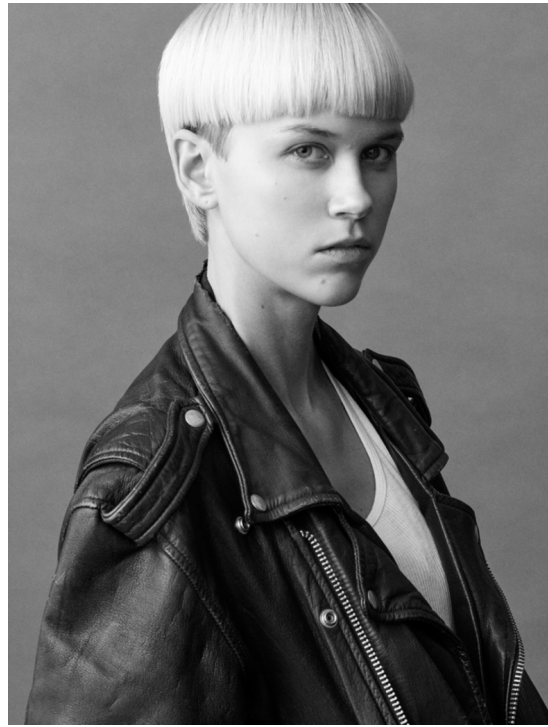

HELENA NILSSON

NO TOYS