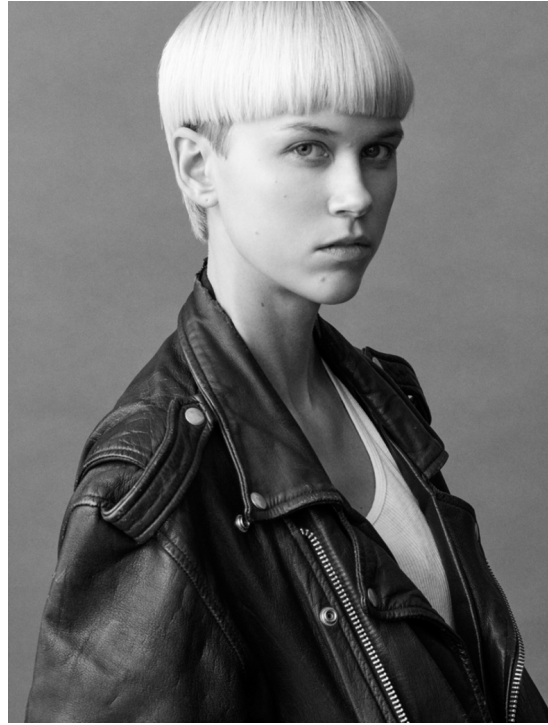

HELENA NILSSON

HEIGHT 173 BUST 78 WAIST 60 HIPS 89 SHOES 40 DRESS 34 HAIR GRAY EYES BLUE

NO TOYS

HELENA NILSSON

NO TOYS

HELENA NILSSON

NO TOYS

HELENA NILSSON