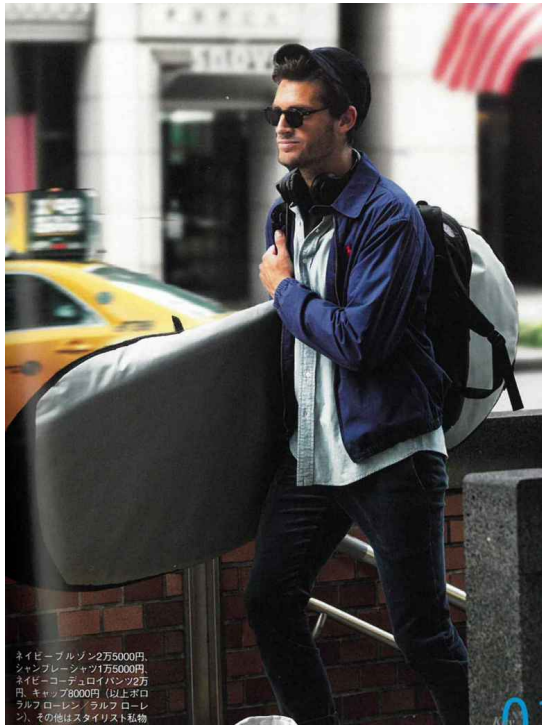

JAN MÜLLER

HEIGHT 188 BUST 101 WAIST 85 HIPS 100 SHOES 45 SUIT 50 HAIR BROWN EYES BLUE

NO TOYS

JAN MÜLLER

NO TOYS

JAN MÜLLER

NO TOYS

JAN MÜLLER