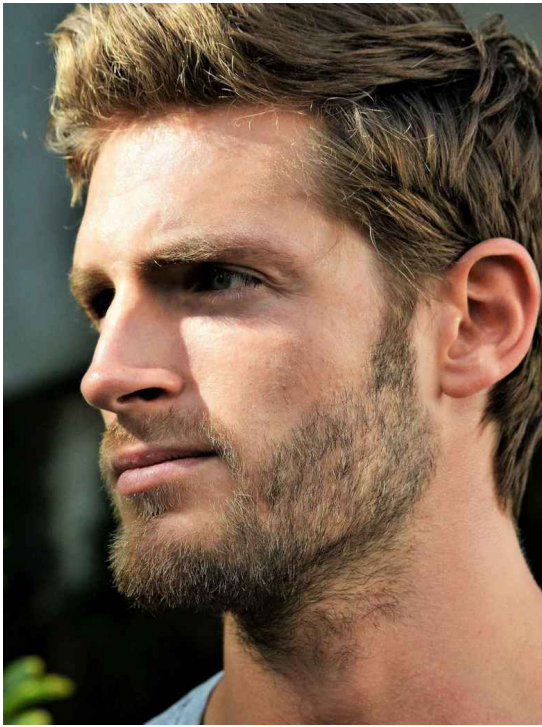

JAN MÜLLER

NO TOYS