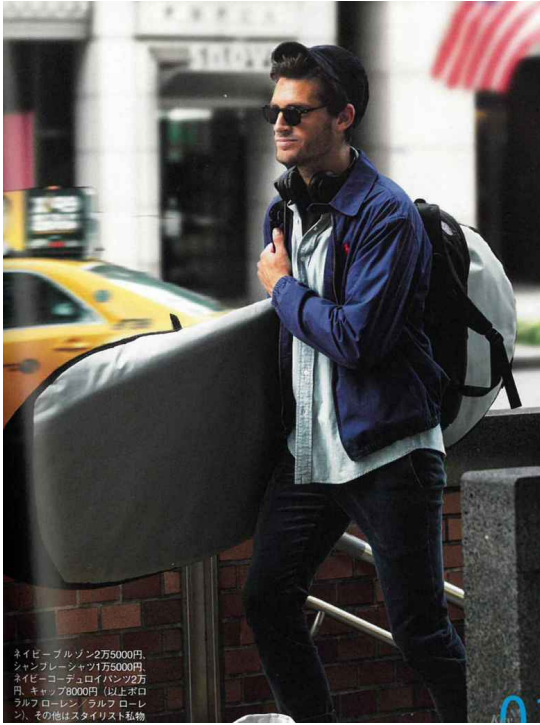

JAN MÜLLER

HEIGHT:188 | BUST:101 | WAIST:85 | HIPS:100 | SHOES:45 | SUIT:50 | HAIR:BROWN | EYES:BLUE

NO TOYS

JAN MÜLLER

NO TOYS

JAN MÜLLER

NO TOYS

JAN MÜLLER