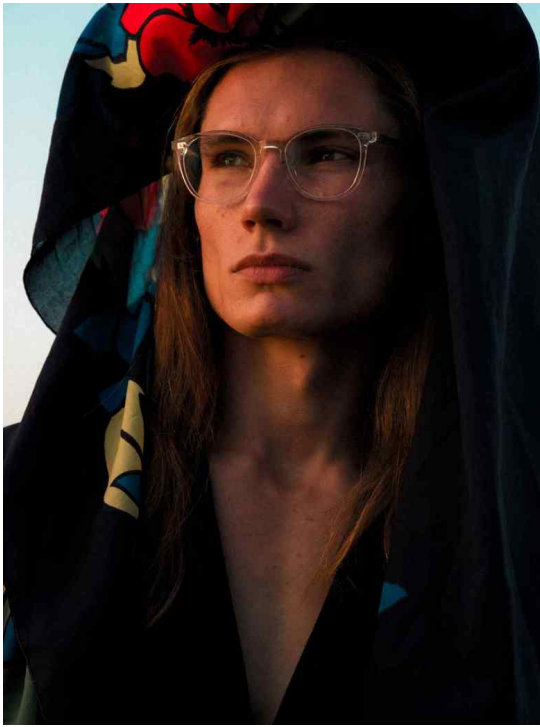

SYDNEY TAHA

HEIGHT 187 BUST 97 WAIST 80 HIPS 102 SHOES 45 SUIT 48 HAIR BROWN EYES GREEN

NO TOYS

SYDNEY TAHA

NO TOYS

SYDNEY TAHA

NO TOYS

SYDNEY TAHA