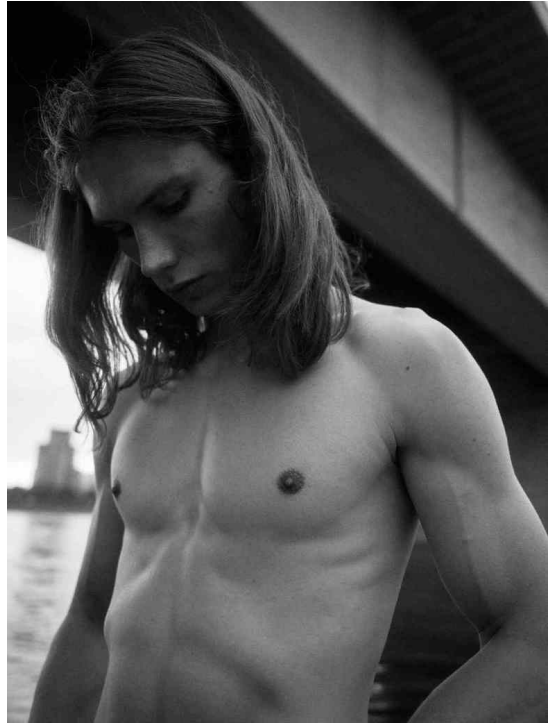

SYDNEY TAHA

NO TOYS