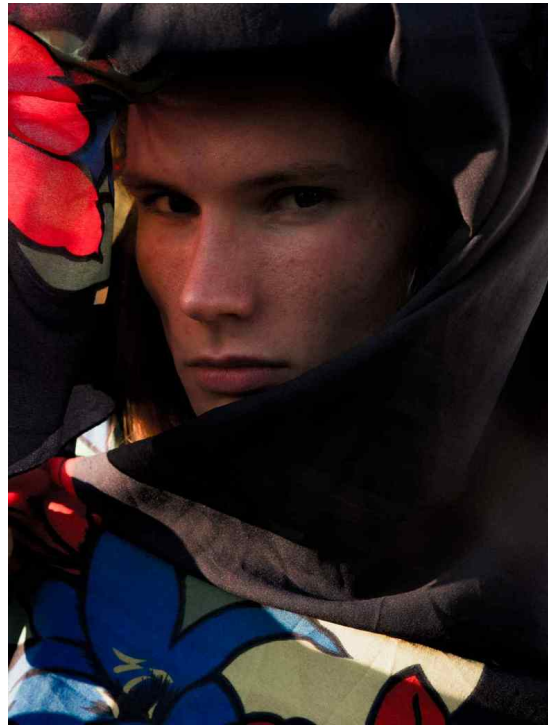

SYDNEY TAHA

HEIGHT 187 BUST 97 WAIST 80 HIPS 102 SHOES 45 SUIT 48 HAIR BROWN EYES GREEN

NO TOYS

SYDNEY TAHA

NO TOYS

SYDNEY TAHA

NO TOYS

SYDNEY TAHA