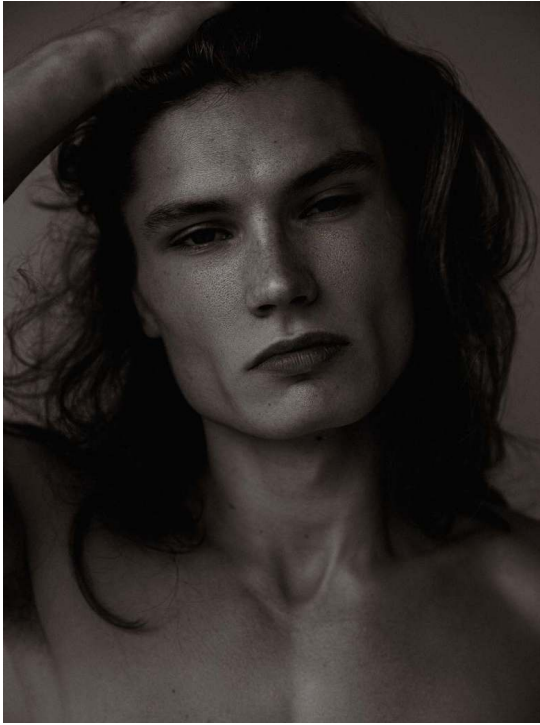

SYDNEY TAHA

HEIGHT 187 BUST 97 WAIST 80 HIPS 102 SHOES 45 SUIT 48 HAIR BROWN EYES GREEN

NO TOYS

SYDNEY TAHA

NO TOYS

SYDNEY TAHA

NO TOYS

SYDNEY TAHA