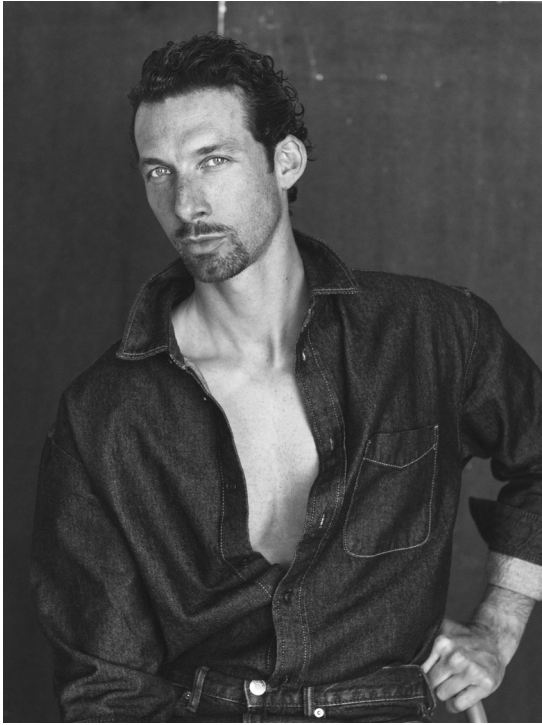

VALENTIJN M

NO TOYS