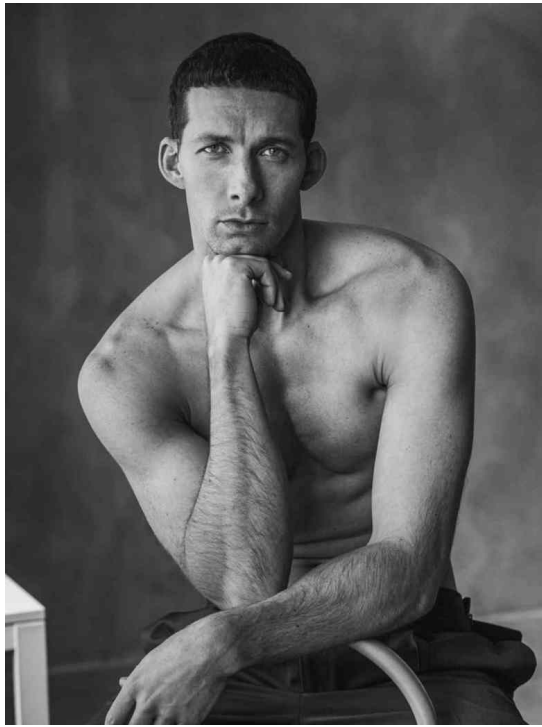

VALENTIJN M

NO TOYS