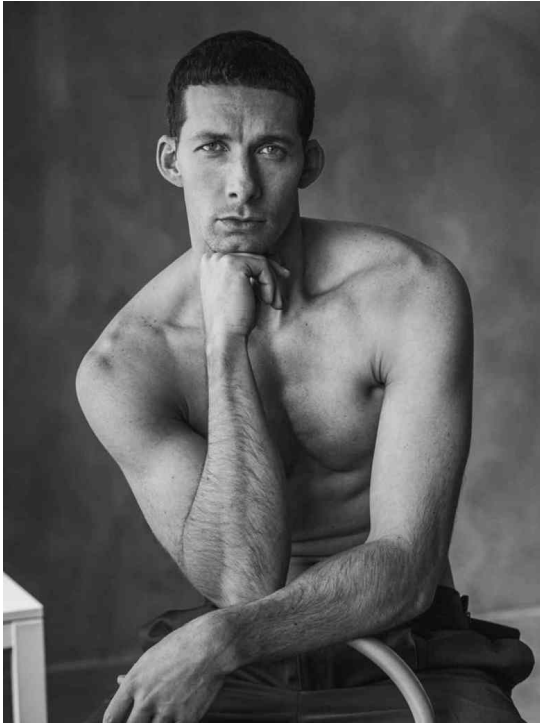

VALENTIJN M

NO TOYS