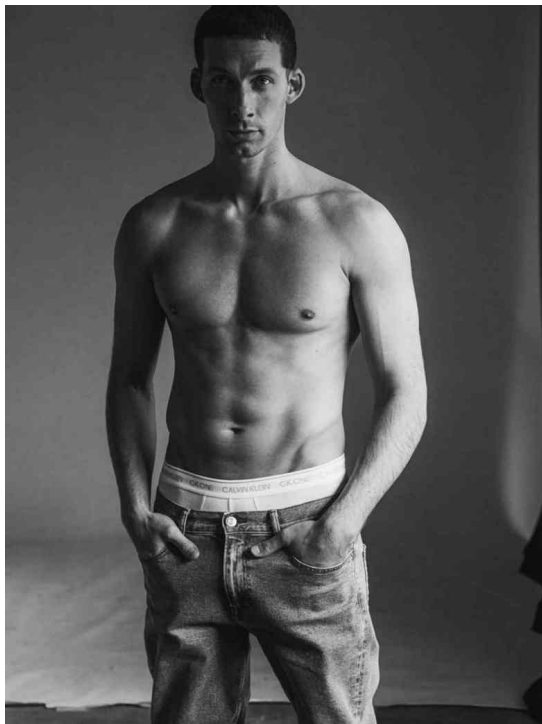

VALENTIJN M

NO TOYS