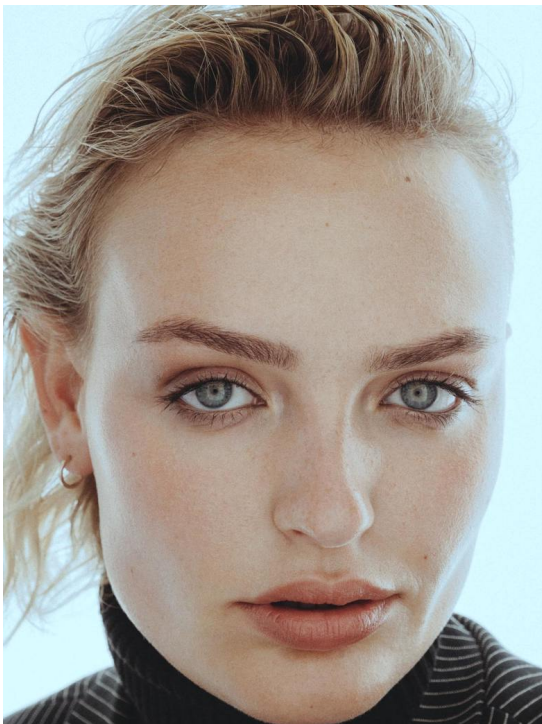

MOOS

NO TOYS