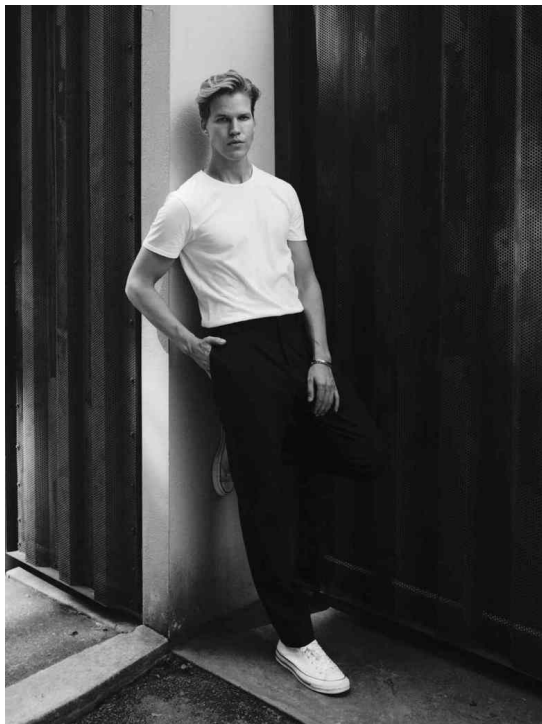

VALENTIJN

NO TOYS