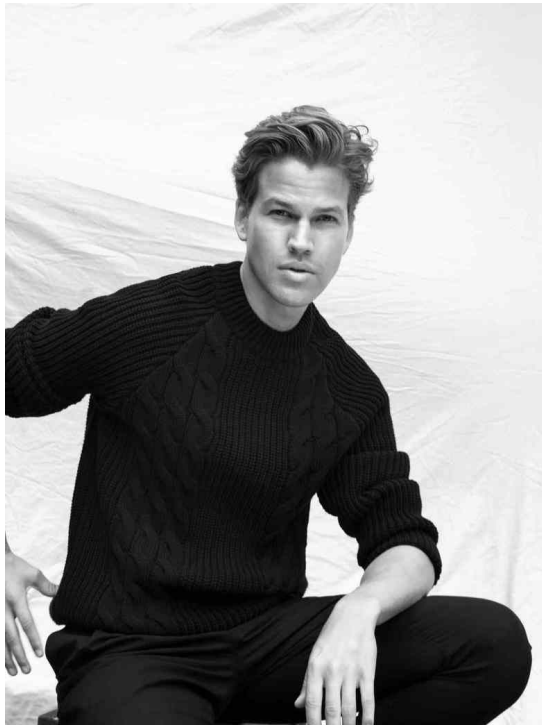

VALENTIJN

NO TOYS