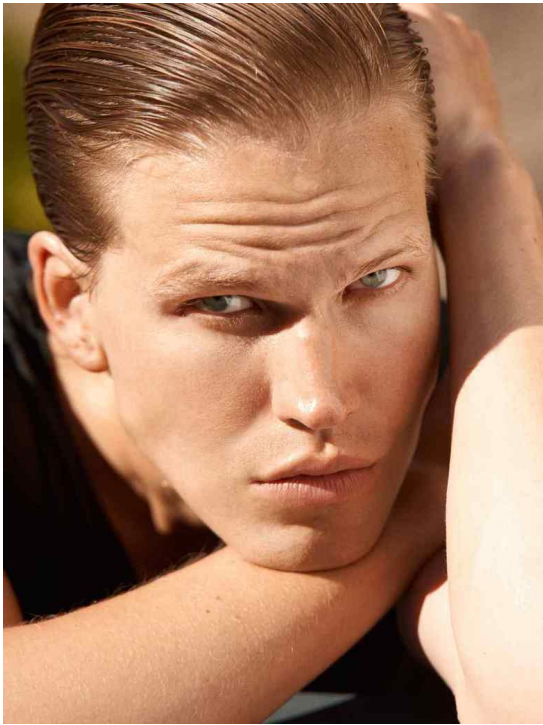

VALENTIJN

NO TOYS