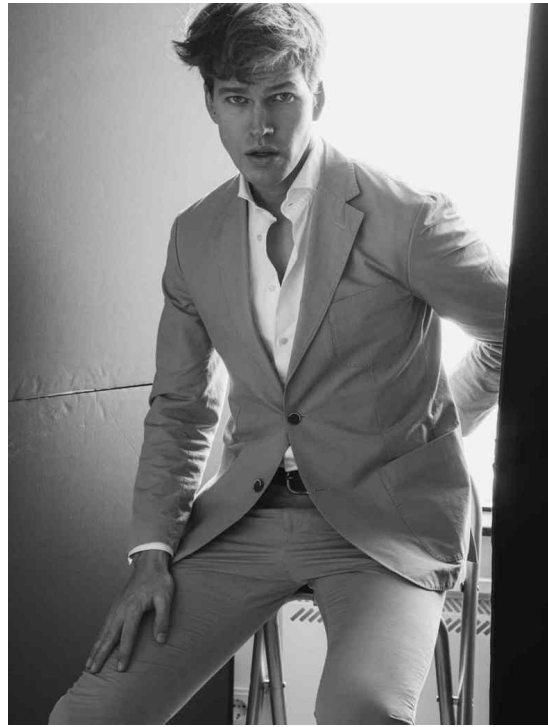

VALENTIJN

NO TOYS