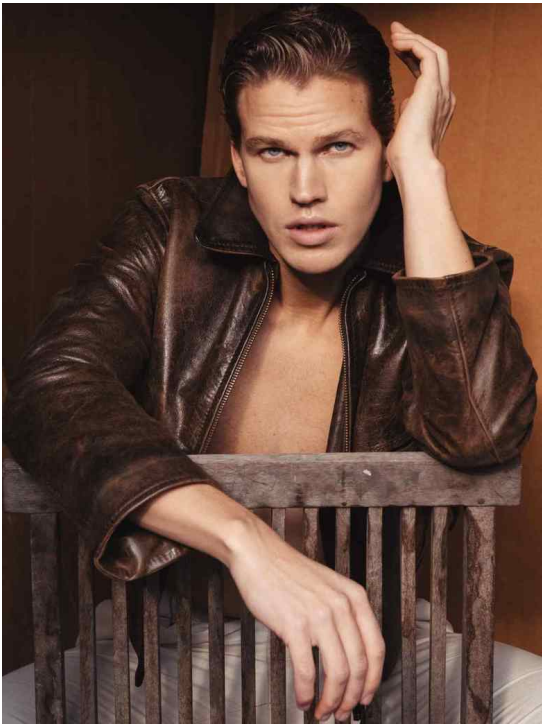

VALENTIJN

NO TOYS