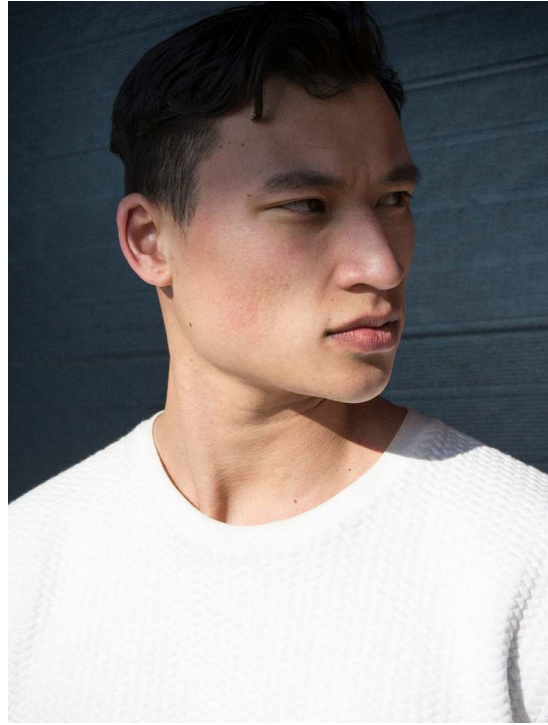

LARS B

NO TOYS