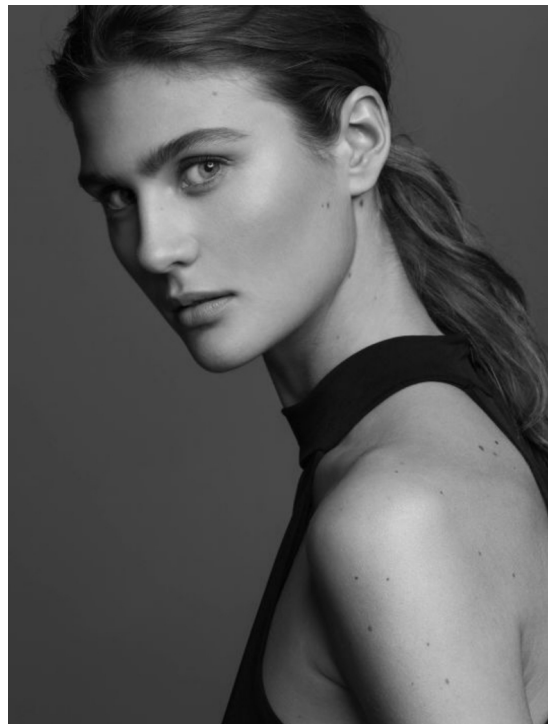

SILKE

HEIGHT 181 BUST 83 WAIST 62 HIPS 92 SHOES 41 DRESS 36 HAIR BROWN EYES BLUE

NO TOYS

SILKE

NO TOYS

SILKE

NO TOYS

SILKE