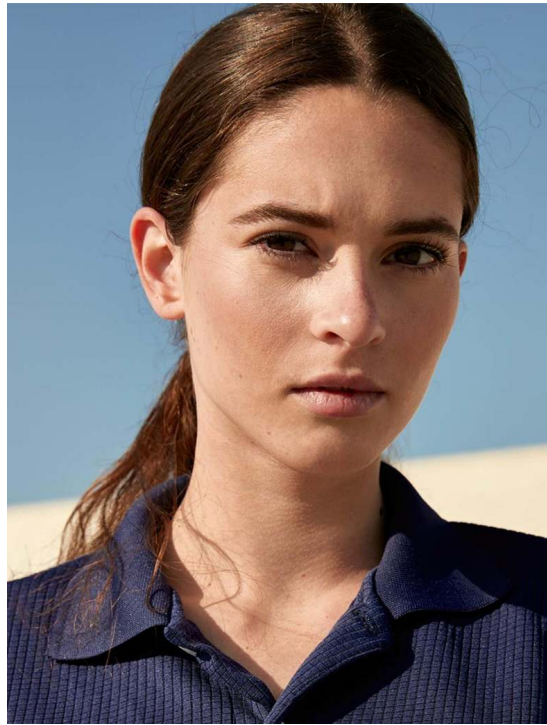

FEMKE

HEIGHT:173 | BUST:84 | WAIST:64 | HIPS:89 | SHOES:37 | DRESS:36 | HAIR:BROWN | EYES:BROWN

NO TOYS

FEMKE

NO TOYS

FEMKE

NO TOYS

FEMKE