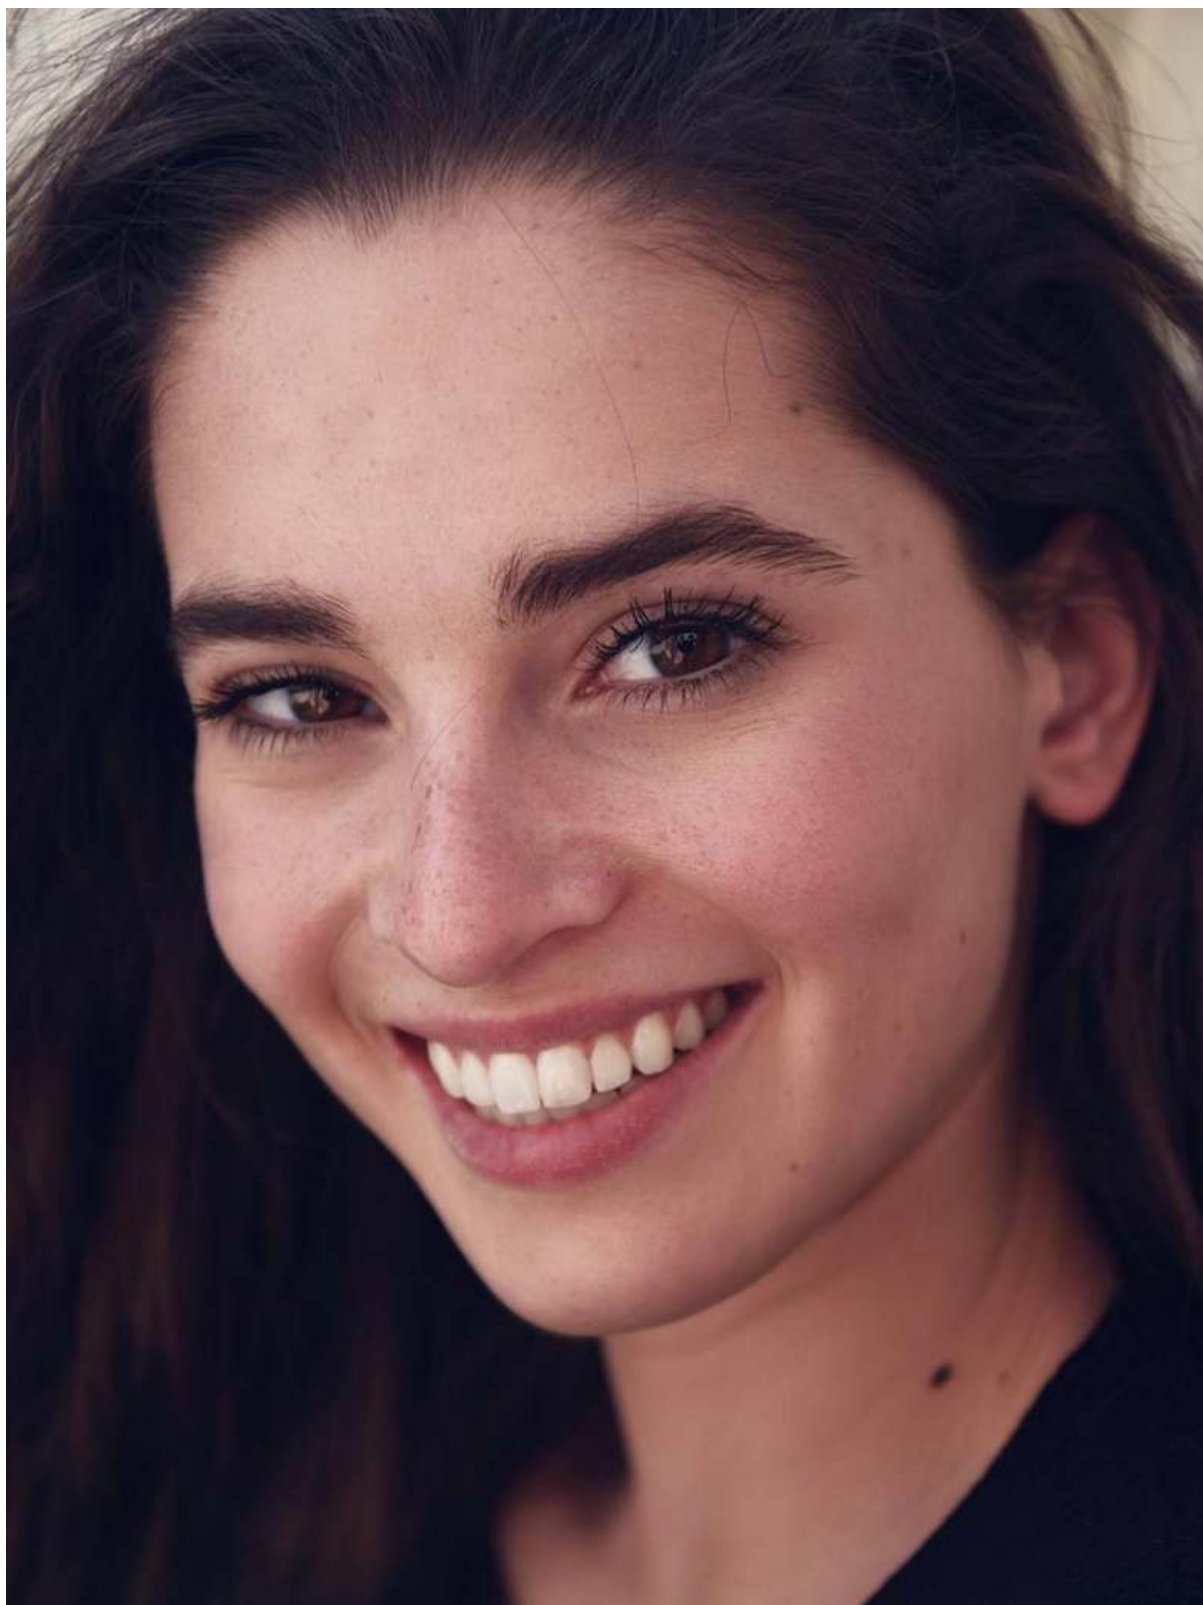

FEMKE

HEIGHT:173 | BUST:84 | WAIST:64 | HIPS:89 | SHOES:37 | DRESS:36 | HAIR:BROWN | EYES:BROWN

NO TOYS

FEMKE

NO TOYS

FEMKE

NO TOYS

FEMKE