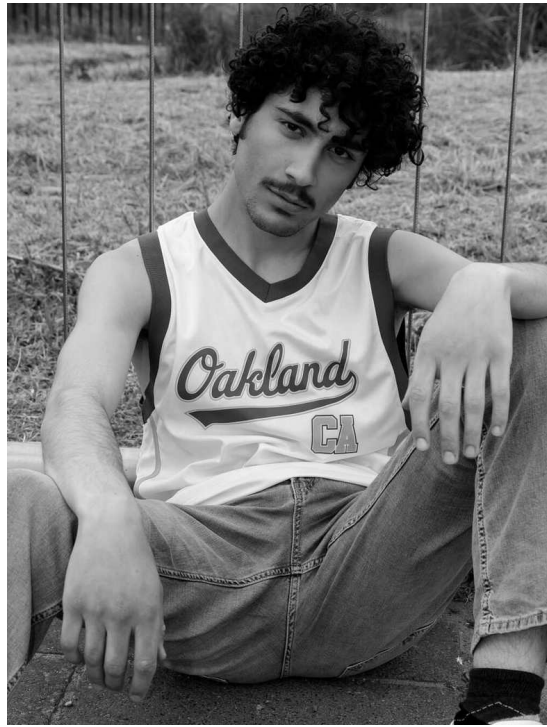

SUMAI

NO TOYS