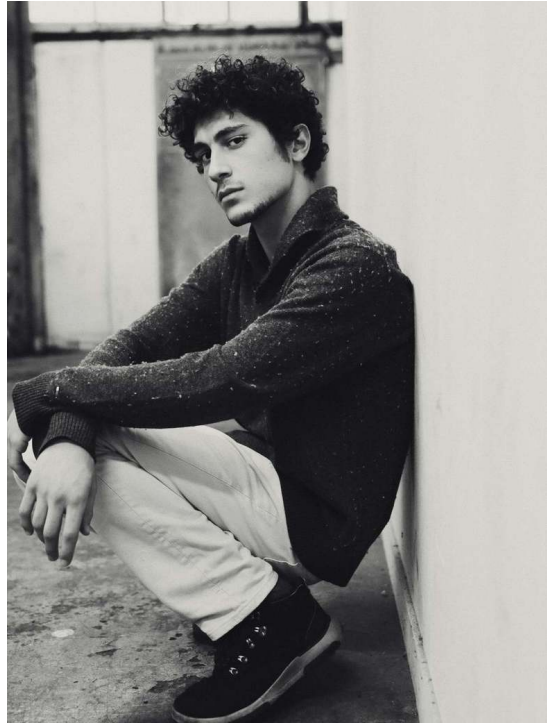

SUMAI

HEIGHT:185 | BUST:91 | WAIST:78 | HIPS:96 | SHOES:43 | SUIT:48 | HAIR:DARK BROWN | EYES:BROWN

NO TOYS

SUMAI

NO TOYS

SUMAI

NO TOYS

SUMAI