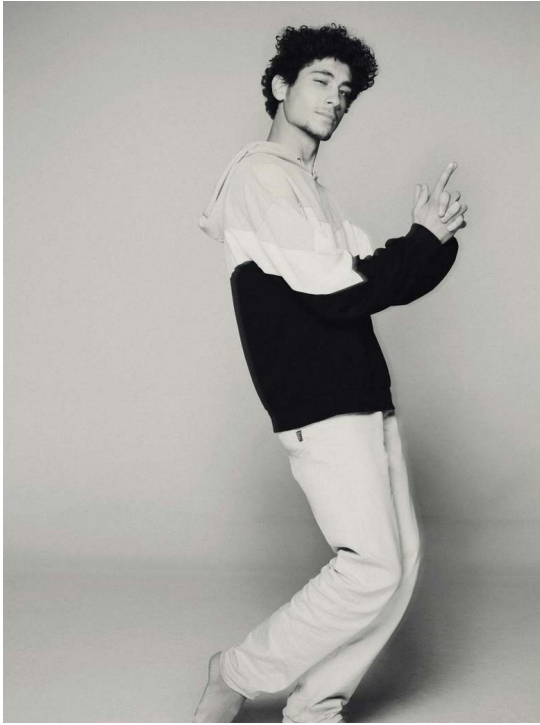

SUMAI

NO TOYS