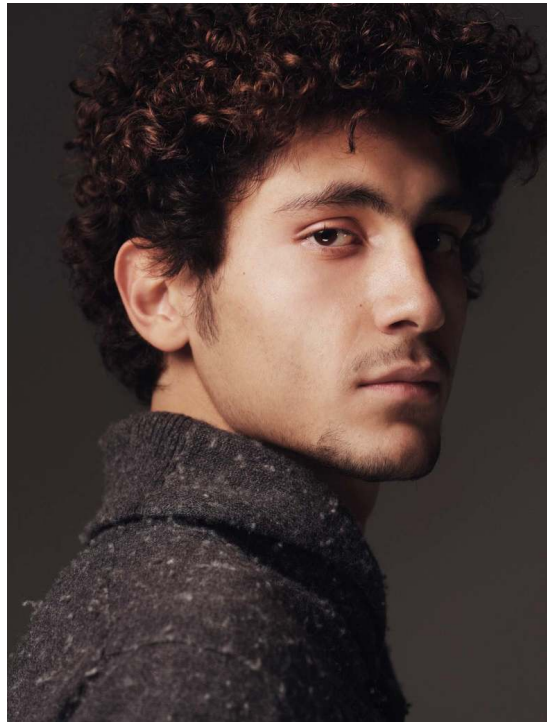

SUMAI

NO TOYS