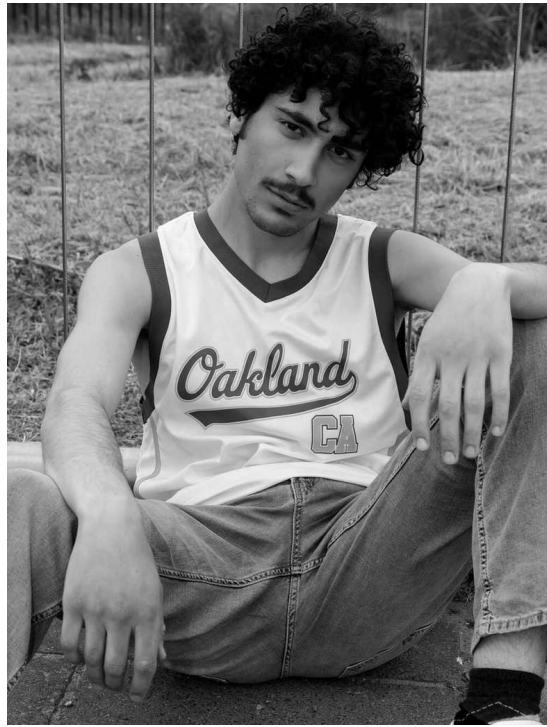

SUMAI

NO TOYS

© 2025 SCHWANENMARKT 12 40213 DÜSSELDORF T 0211 32 21 00 F 0211 32 21 11 INFO@NOTOYS.DE