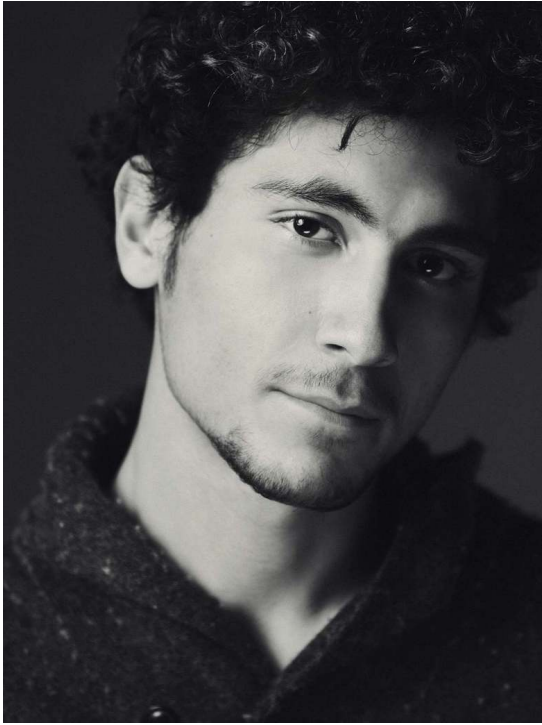

SUMAI

HEIGHT:185 | BUST:91 | WAIST:78 | HIPS:96 | SHOES:43 | SUIT:48 | HAIR:DARK BROWN | EYES:BROWN

NO TOYS

SUMAI

NO TOYS

SUMAI

NO TOYS

SUMAI