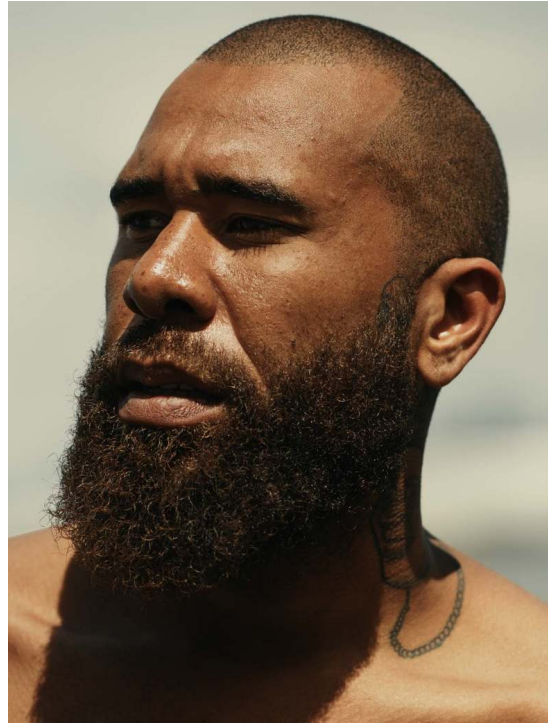

GLENN

NO TOYS