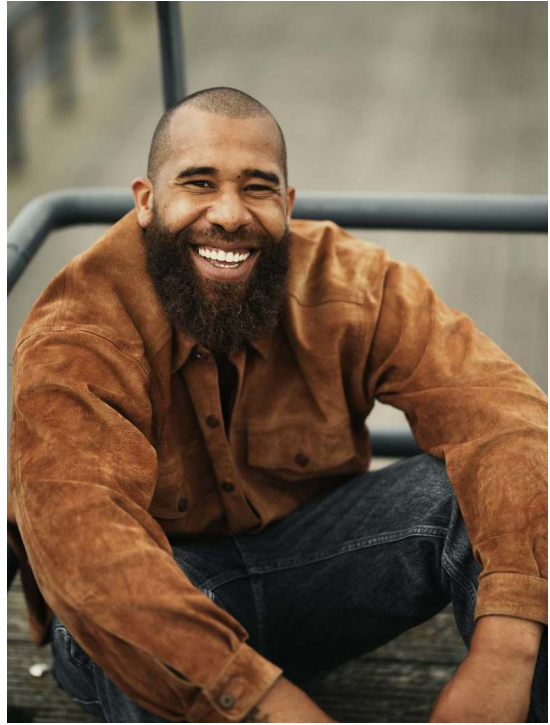

GLENN

HEIGHT 185 BUST 108 WAIST 101 HIPS 116 SHOES 43 SUIT 54 HAIR BLACK EYES BROWN

NO TOYS

GLENN

NO TOYS

GLENN

NO TOYS

GLENN

NO TOYS

GLENN

NO TOYS

GLENN

NO TOYS

GLENN

NO TOYS

GLENN