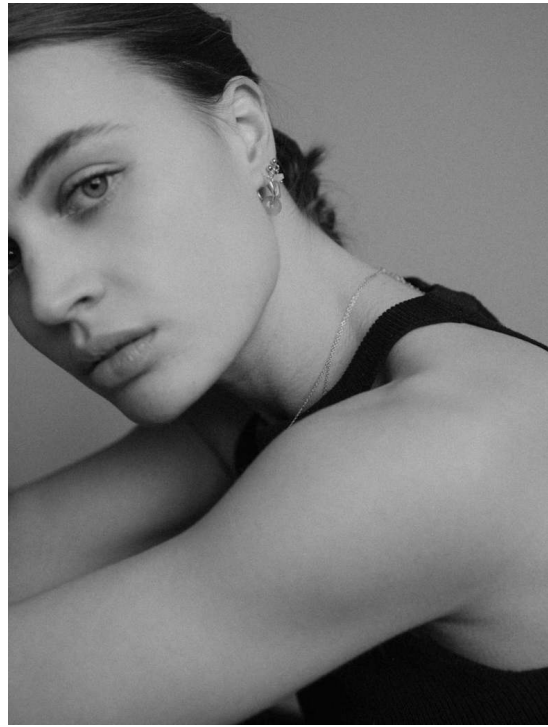

IMME KIEVIT

NO TOYS