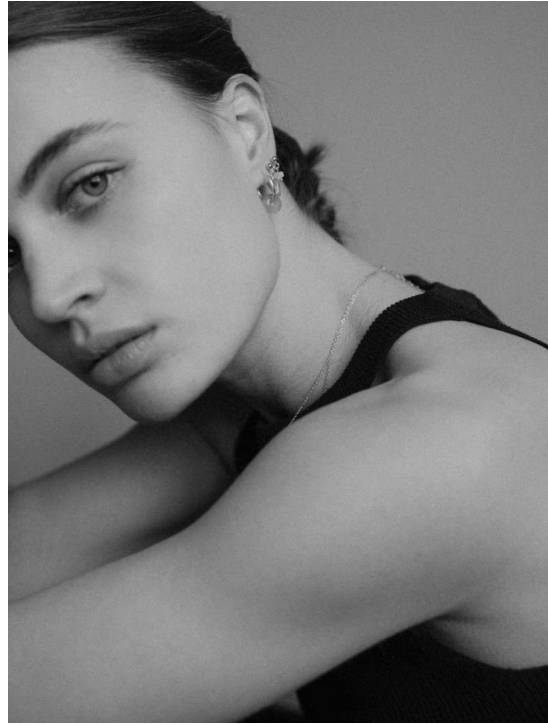

IMME KIEVIT

NO TOYS