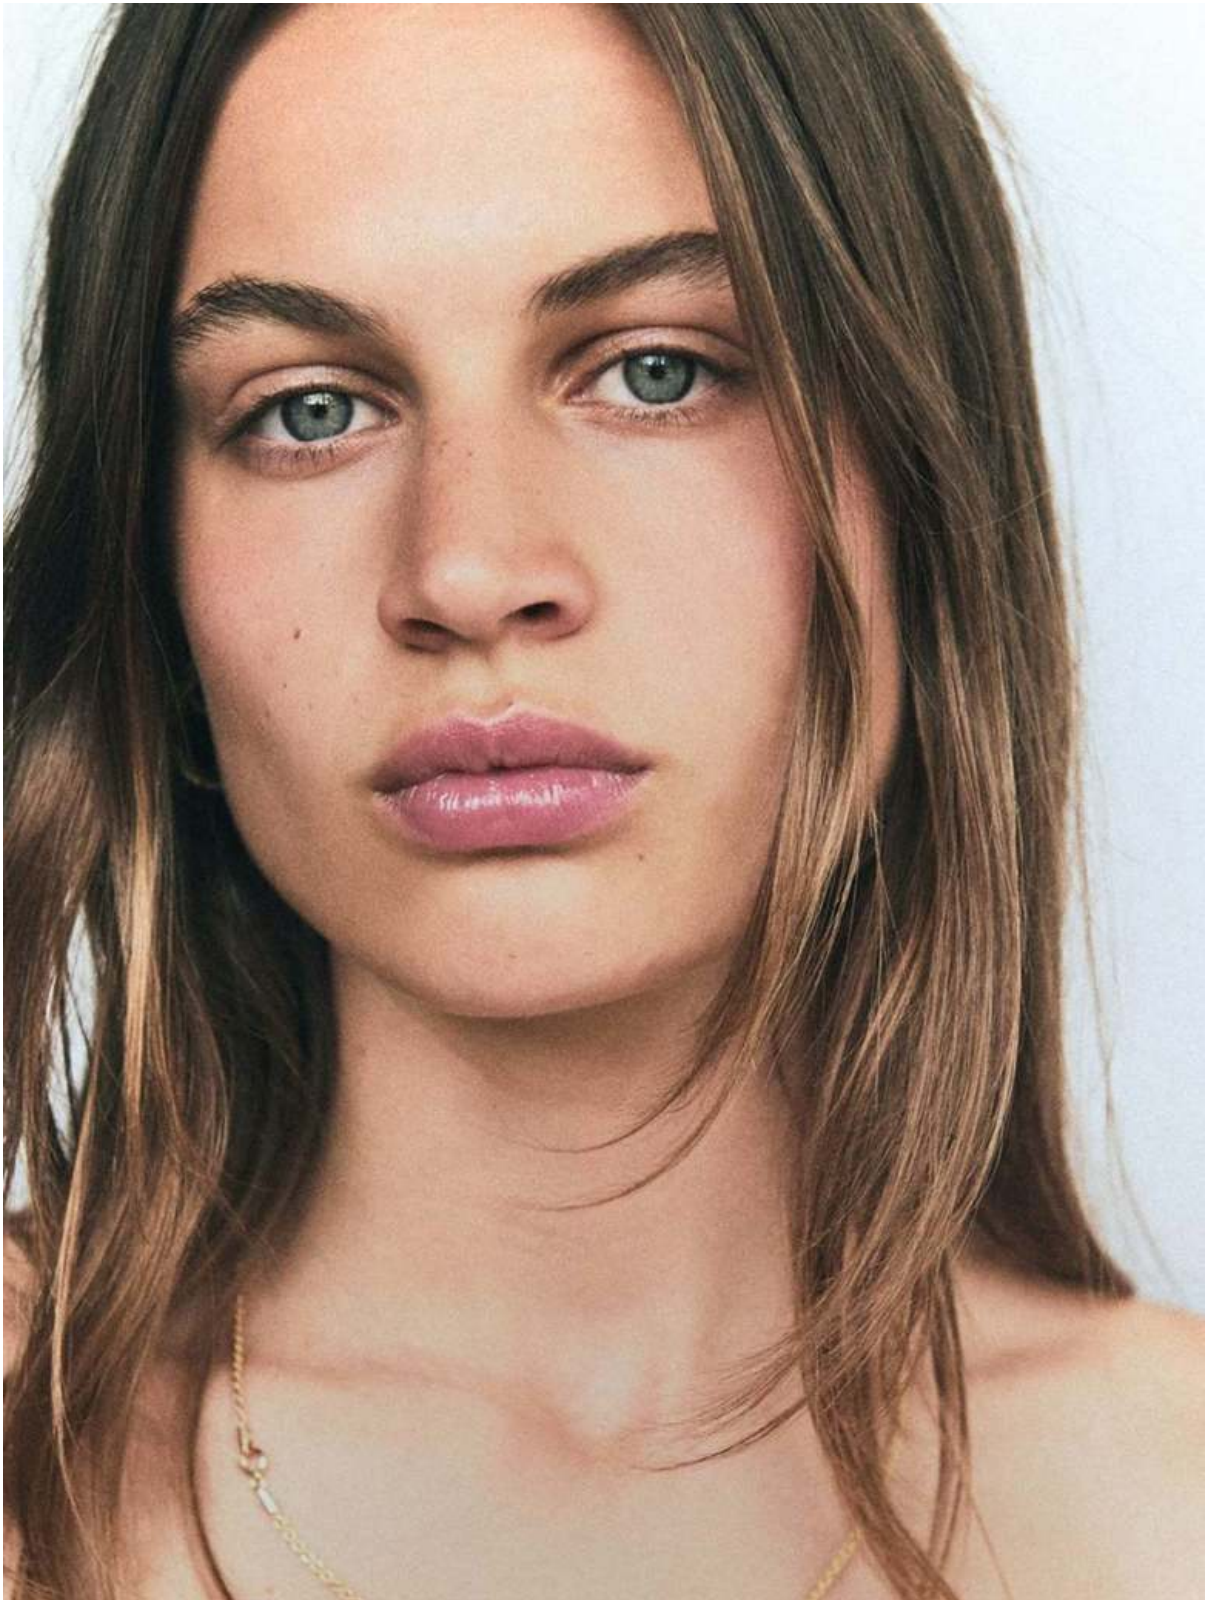

IMME KIEVIT

HEIGHT 170 BUST 80 WAIST 62 HIPS 89 SHOES 39 DRESS 36 HAIR DARK BLONDE EYES BLUE

NO TOYS

IMME KIEVIT

NO TOYS

IMME KIEVIT

NO TOYS

IMME KIEVIT