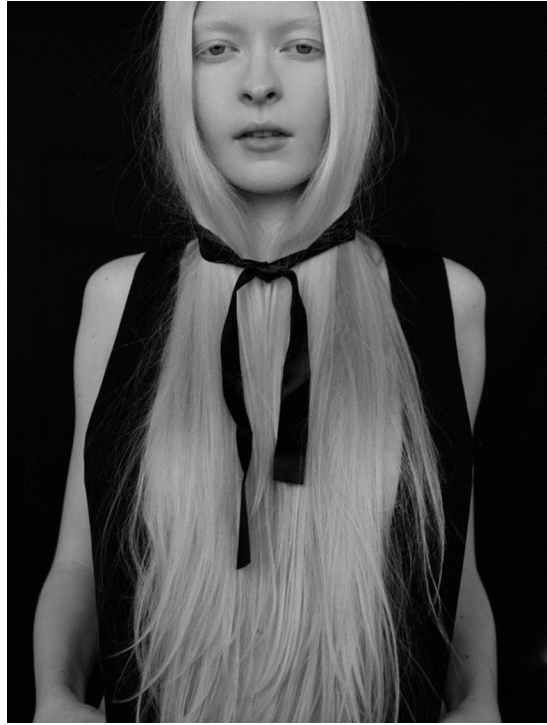

JOJO

HEIGHT:168 | BUST:82 | WAIST:59 | HIPS:89 | SHOES:37 | DRESS:34 | HAIR:BLONDE | EYES:BLUE

NO TOYS

JOJO

NO TOYS

JOJO

NO TOYS

JOJO

NO TOYS

JOJO

211 **ICONIC** BIKER 900 - NEW BEGINNING

NO TOYS

JOJO

NO TOYS

JOJO

NO TOYS