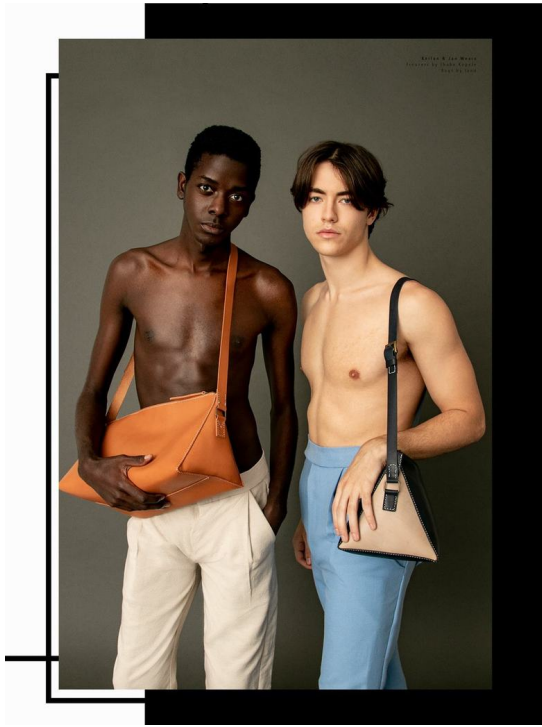

# KEILAN KILYOWA

HEIGHT 192 BUST 86 WAIST 76 HIPS 0 SHOES 45 SUIT 48 HAIR BLACK EYES BRWON

NO TOYS

# KEILAN KILYOWA

NO TOYS