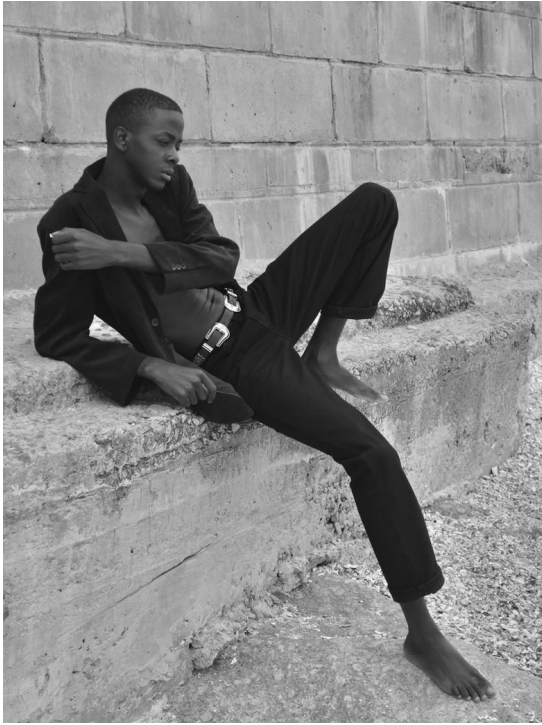

KEILAN KILYOWA

NO TOYS