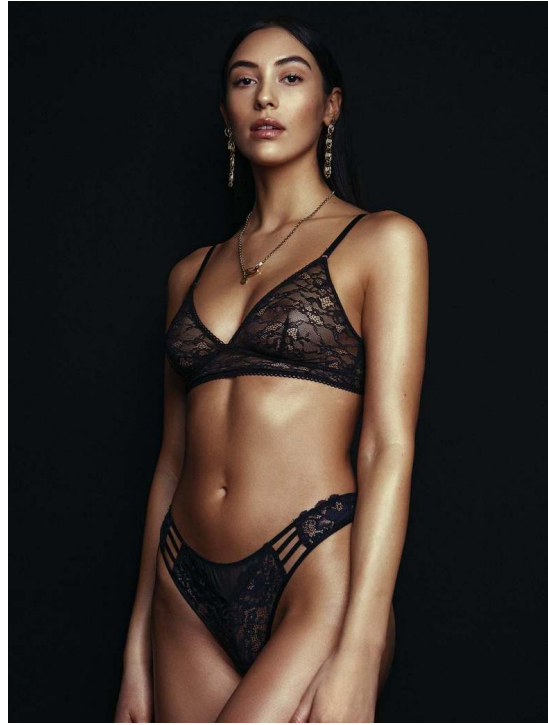

EMMA LI

HEIGHT 176 BUST 82 WAIST 59 HIPS 90 SHOES 39 DRESS 36 HAIR BROWN EYES BROWN

NO TOYS

EMMA LI

NO TOYS

EMMA LI

NO TOYS

EMMA LI