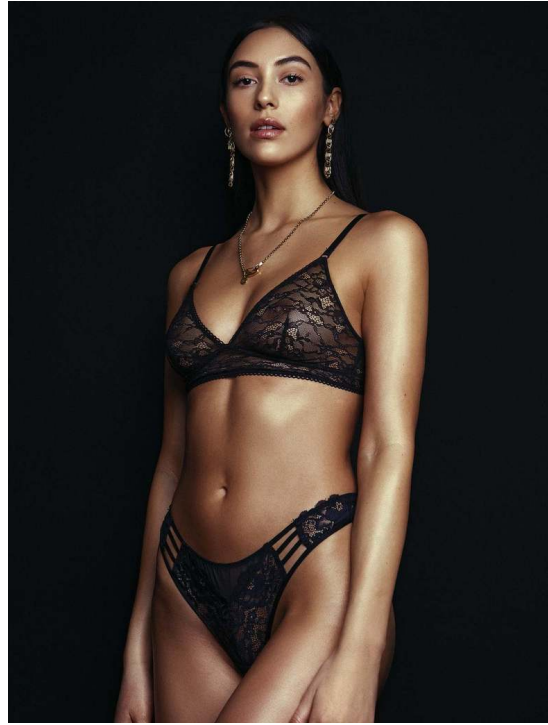

EMMA LI

HEIGHT:176 | BUST:82 | WAIST:64 | HIPS:91 | SHOES:39 | DRESS:36 | HAIR:BROWN | EYES:BROWN

NO TOYS

EMMA LI

NO TOYS

EMMA LI

NO TOYS

EMMA LI