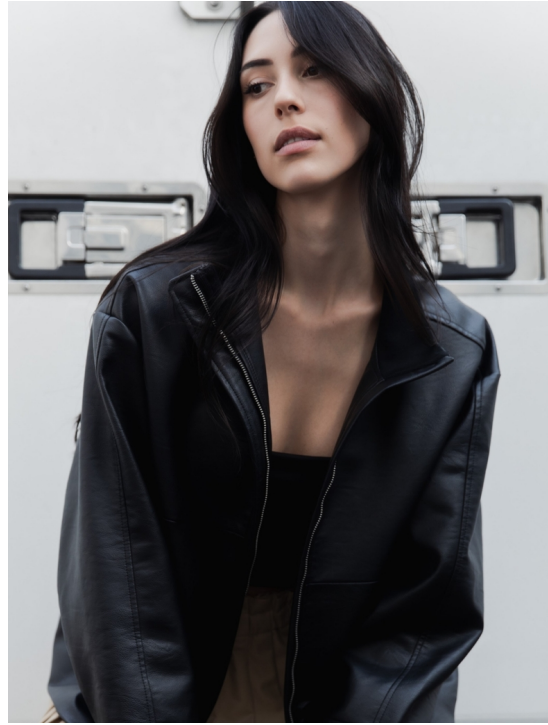

EMMA LI

HEIGHT 176 BUST 82 WAIST 59 HIPS 88 SHOES 39 DRESS 36 HAIR BROWN EYES BROWN

NO TOYS

EMMA LI

NO TOYS

EMMA LI

NO TOYS

EMMA LI