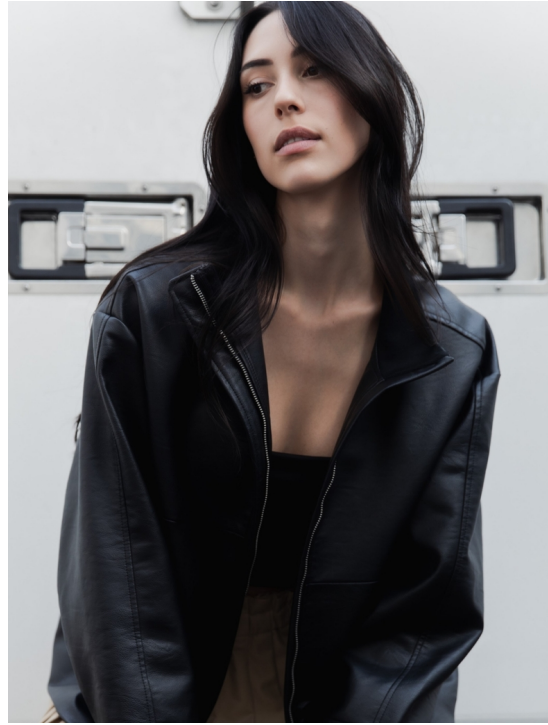

EMMA LI

HEIGHT:176 | BUST:82 | WAIST:64 | HIPS:91 | SHOES:39 | DRESS:36 | HAIR:BROWN | EYES:BROWN

NO TOYS

EMMA LI

NO TOYS

EMMA LI

NO TOYS

EMMA LI