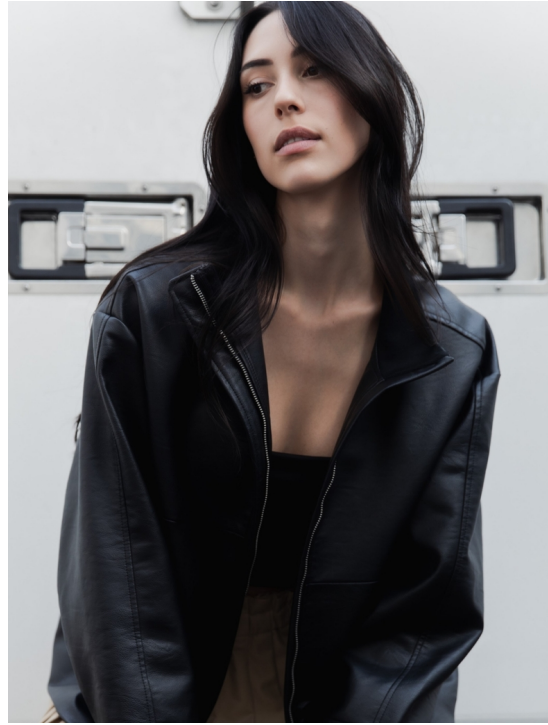

EMMA LI

HEIGHT 176 BUST 82 WAIST 59 HIPS 90 SHOES 39 DRESS 36 HAIR BROWN EYES BROWN

NO TOYS

EMMA LI

NO TOYS

EMMA LI

NO TOYS

EMMA LI