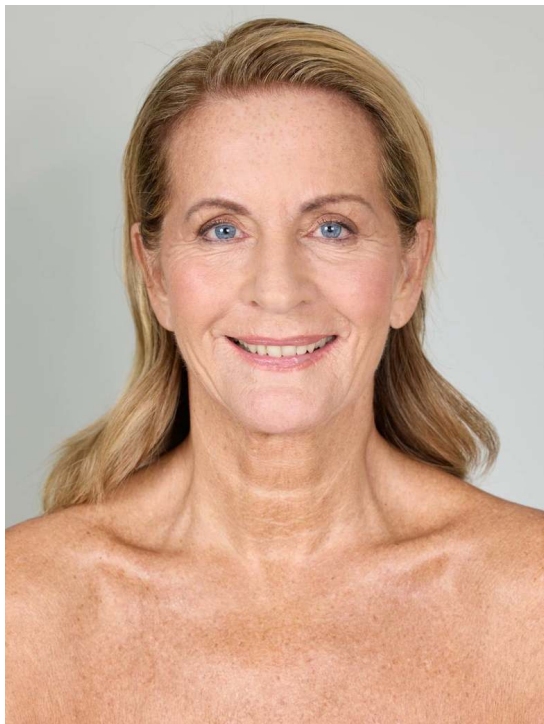

MICHAELA BÜBECKER

HEIGHT 172 BUST 96 WAIST 74 HIPS 106 SHOES 38 DRESS 38 HAIR BLONDE EYES BLUE

NO TOYS

MICHAELA BÜBECKER

NO TOYS

MICHAELA BÜBECKER

NO TOYS

MICHAELA BÜBECKER

NO TOYS

MICHAELA BÜBECKER

NO TOYS

MICHAELA BÜBECKER

NO TOYS

MICHAELA BÜBECKER

NO TOYS

MICHAELA BÜBECKER