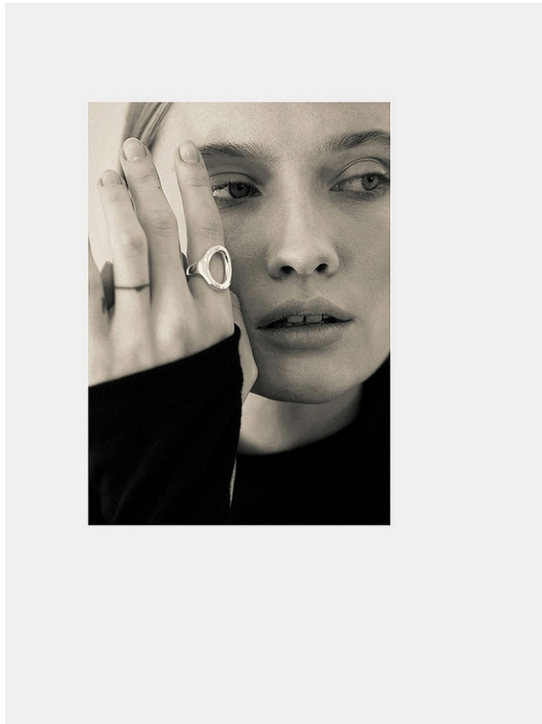

KASIA SMULSKA

NO TOYS