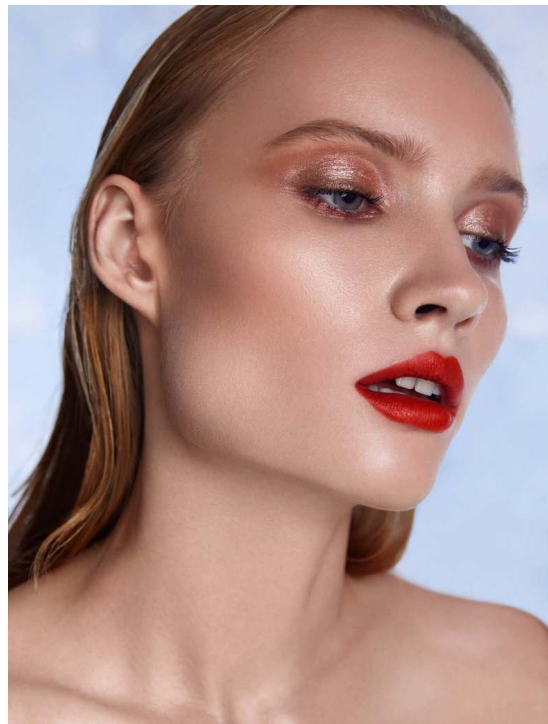

KASIA SMULSKA

NO TOYS