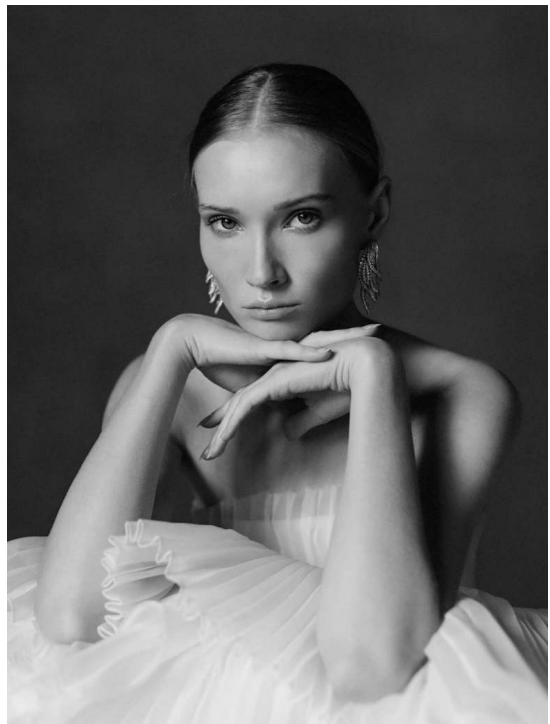

KASIA SMULSKA

NO TOYS