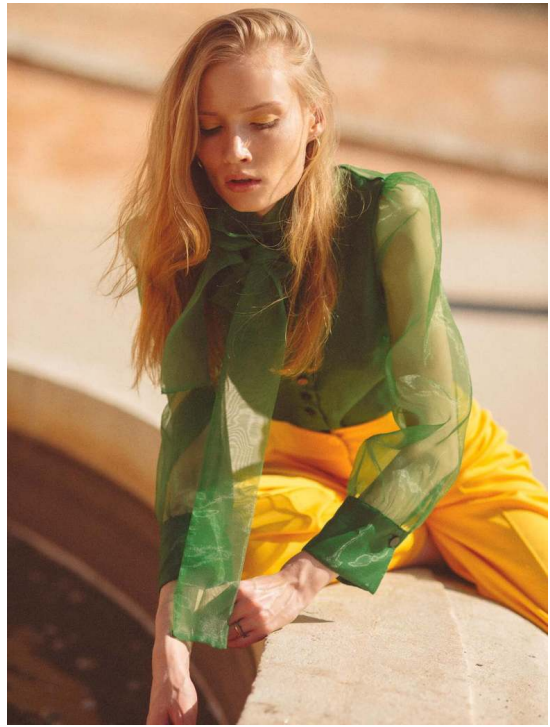

KASIA SMULSKA

NO TOYS