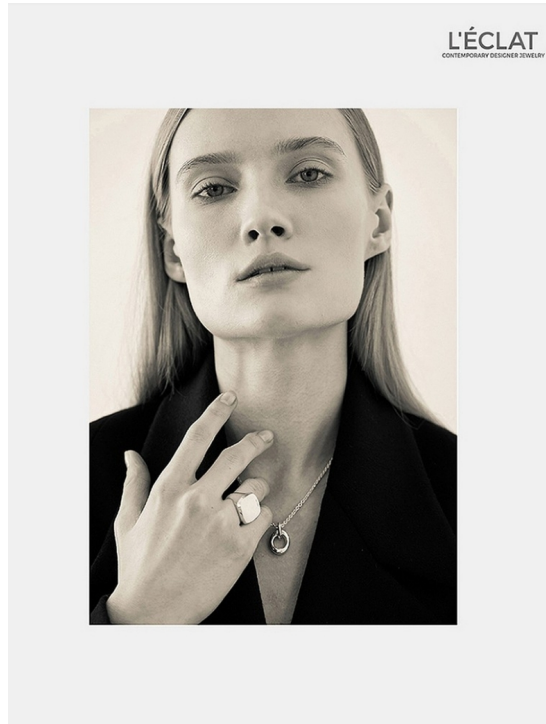

KASIA SMULSKA

NO TOYS