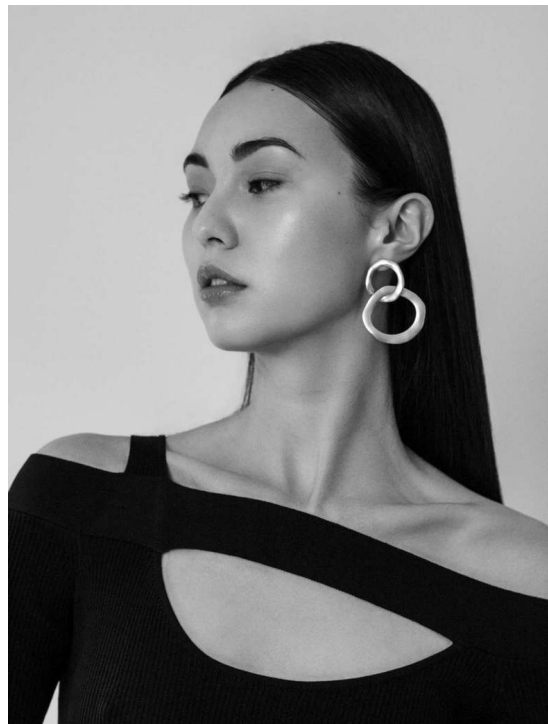

ANAIS MOONS

NO TOYS