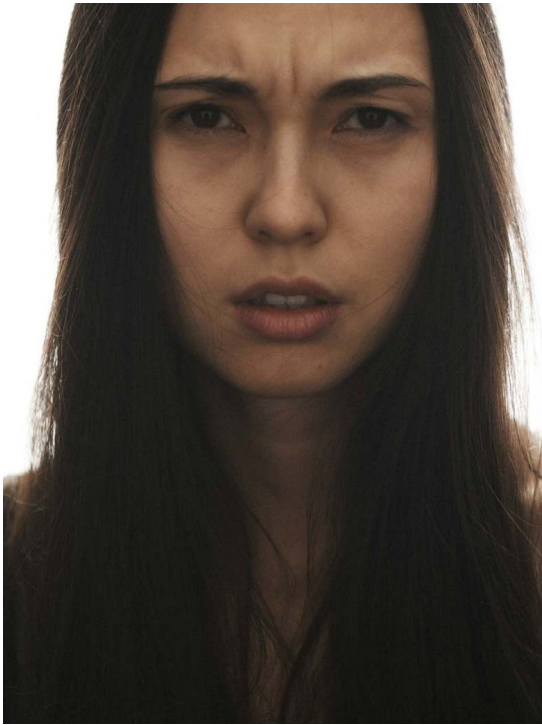

ANAIS MOONS

NO TOYS