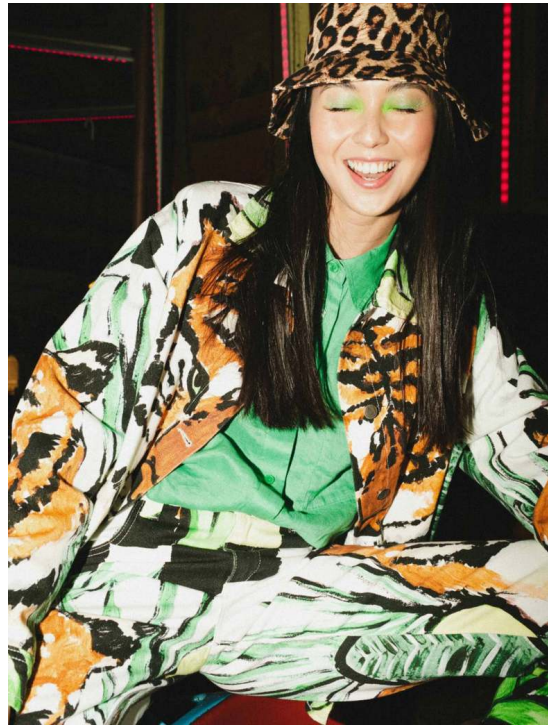

ANAIS MOONS

HEIGHT 177 BUST 85 WAIST 62 HIPS 90 SHOES 39 DRESS 36 HAIR BLACK EYES BROWN

NO TOYS

ANAIS MOONS

MALVIE
FRENCH MAGAZINE

NO TOYS

ANAIS MOONS

NO TOYS