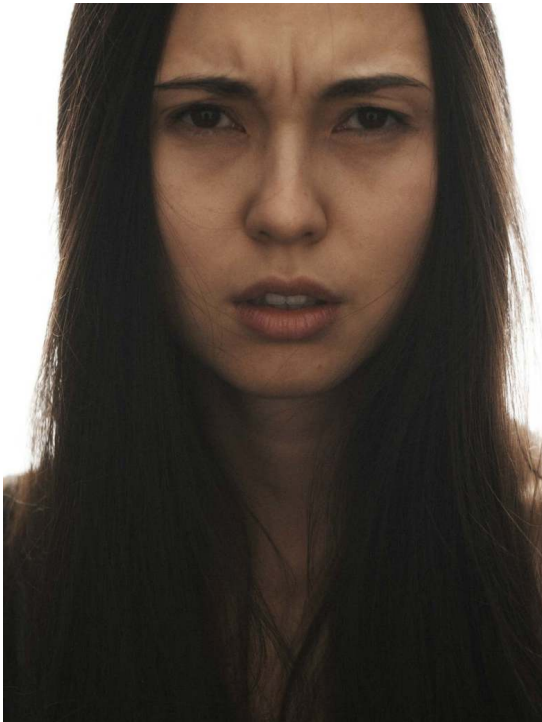

ANAIS MOONS

NO TOYS