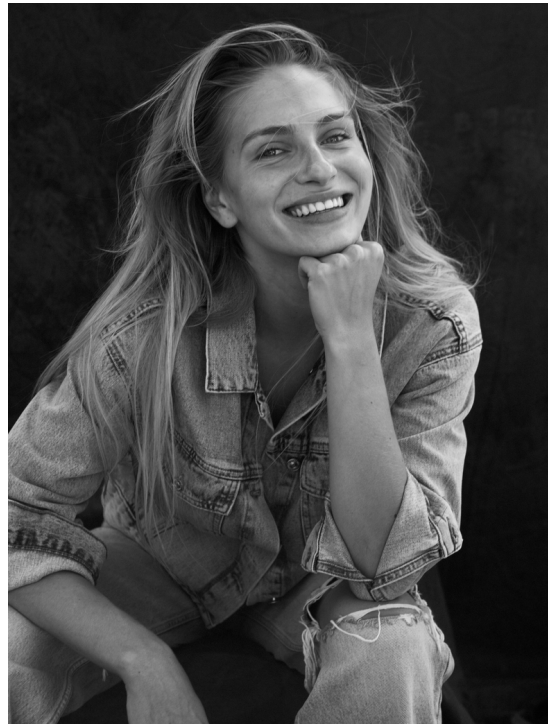

MARTYNA

HEIGHT:181 | BUST:90 | WAIST:64 | HIPS:90 | SHOES:40 | DRESS:36 | HAIR:BLONDE | EYES:BLUE GREEN

NO TOYS

MARTYNA

NO TOYS

MARTYNA

NO TOYS

MARTYNA