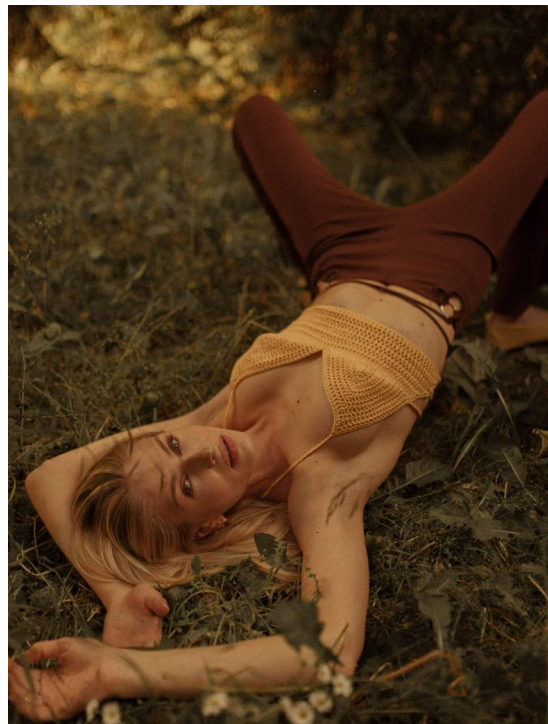

MARTYNA

NO TOYS