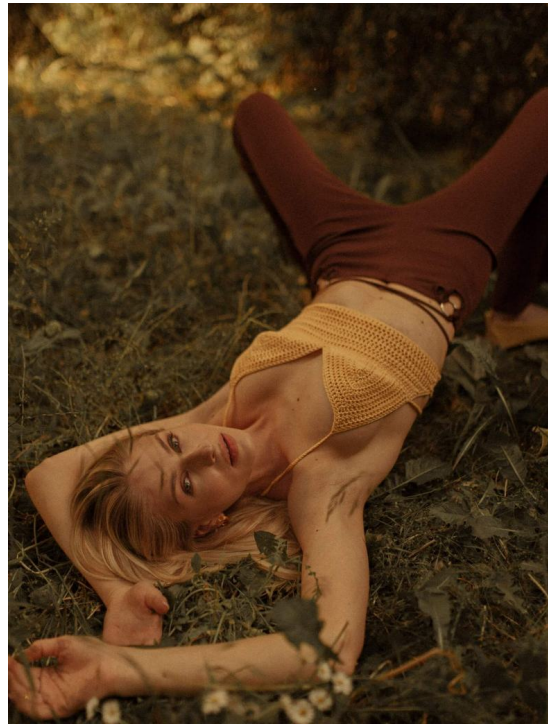

MARTYNA

NO TOYS