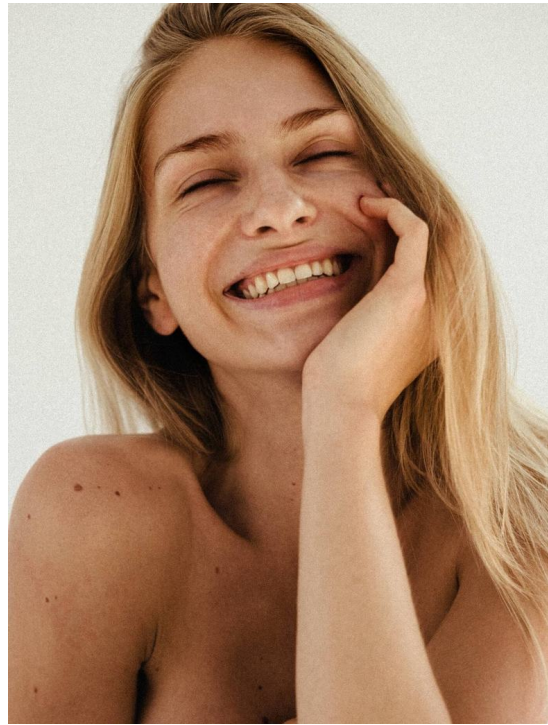

MARTYNA

NO TOYS