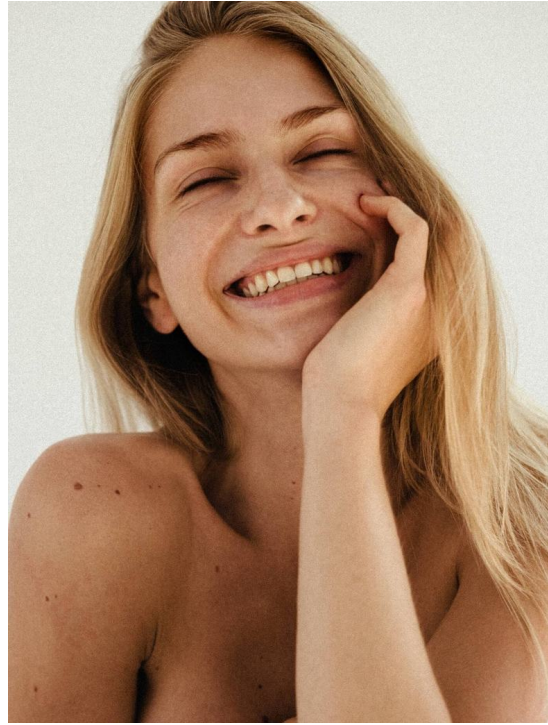

MARTYNA

NO TOYS