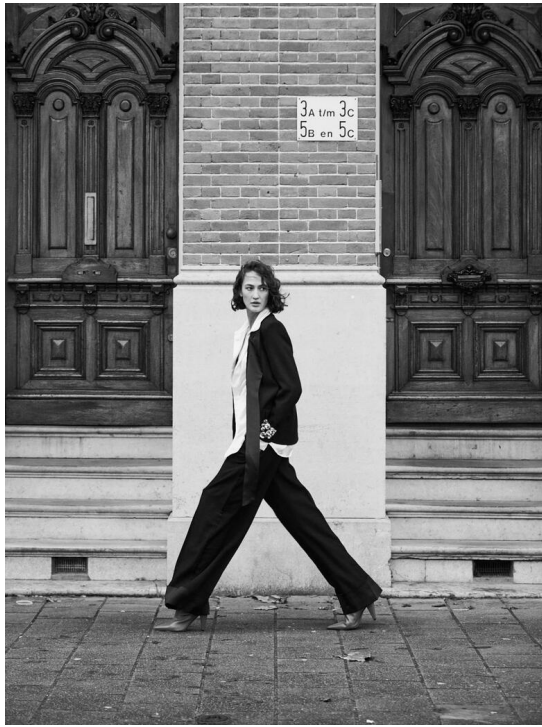

JESSICA KOEMAN

HEIGHT 180 BUST 78 WAIST 58 HIPS 89 SHOES 39 DRESS 36 HAIR BROWN EYES HAZEL

NO TOYS

JESSICA KOEMAN

NO TOYS

JESSICA KOEMAN

NO TOYS

JESSICA KOEMAN