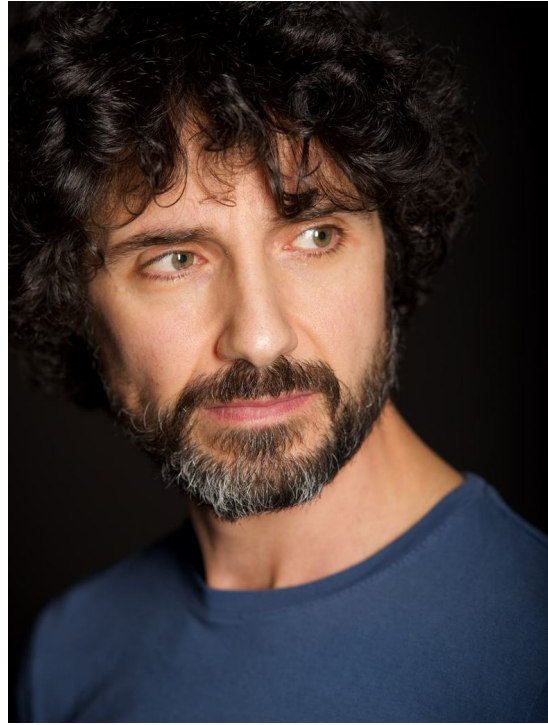

HATIM MOUSSA

HEIGHT:180 | BUST:99 | WAIST:81 | HIPS:99 | SHOES:44 | SUIT:48 | HAIR:BROWN | EYES:GREEN BLUE

NO TOYS

HATIM MOUSSA

NO TOYS

HATIM MOUSSA

NO TOYS

HATIM MOUSSA

NO TOYS

HATIM MOUSSA

IS ES EBEN MUMM SEIN.

NO TOYS

HATIM MOUSSA

NO TOYS

HATIM MOUSSA

NO TOYS