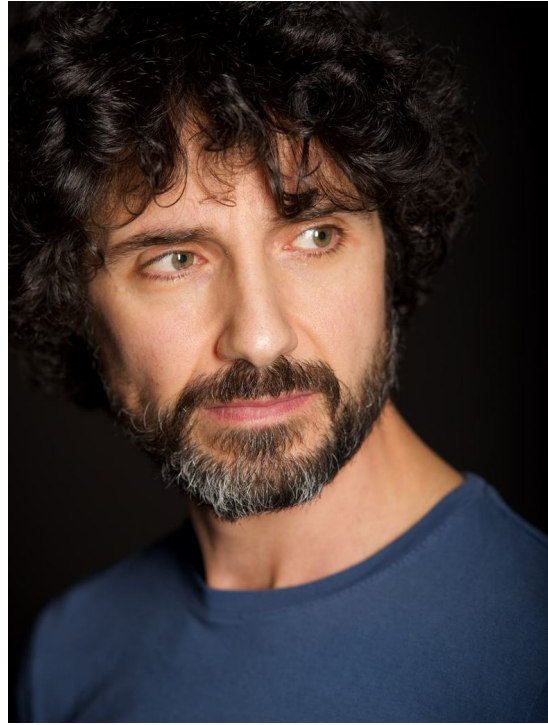

HATIM MOUSSA

HEIGHT 180 BUST 99 WAIST 81 HIPS 99 SHOES 44 SUIT 48 HAIR BROWN EYES GREEN BLUE

NO TOYS

HATIM MOUSSA

NO TOYS

HATIM MOUSSA

NO TOYS

HATIM MOUSSA

NO TOYS

HATIM MOUSSA

IS ES EBEN MUMM SEIN.

NO TOYS

HATIM MOUSSA

NO TOYS

HATIM MOUSSA

NO TOYS