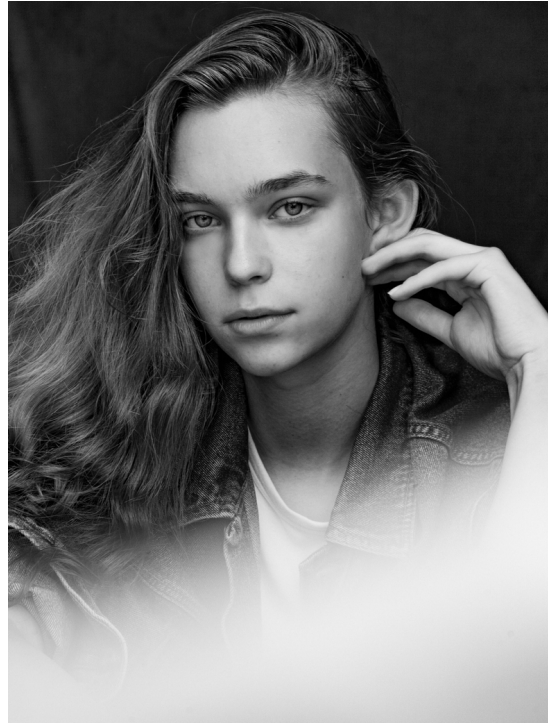

KATHARINA

NO TOYS