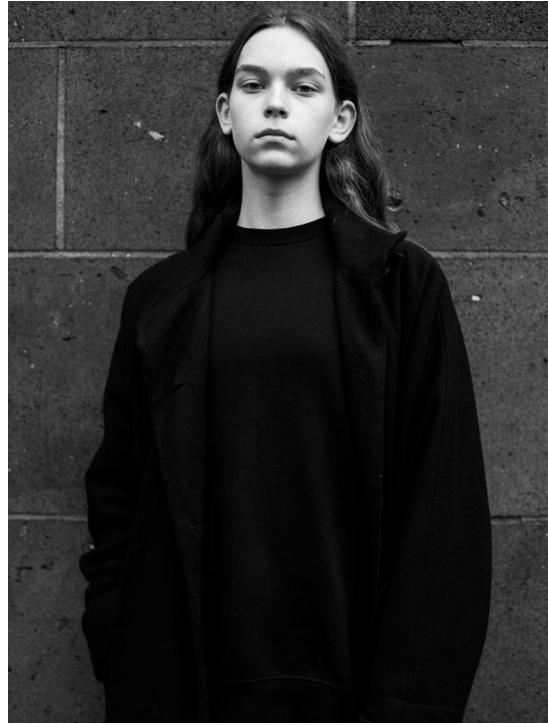

KATHARINA

HEIGHT:176 | BUST:86 | WAIST:60 | HIPS:89 | SHOES:39 | DRESS:36 | HAIR:BROWN | EYES:BLUE

NO TOYS

KATHARINA

NO TOYS

KATHARINA

NO TOYS

KATHARINA