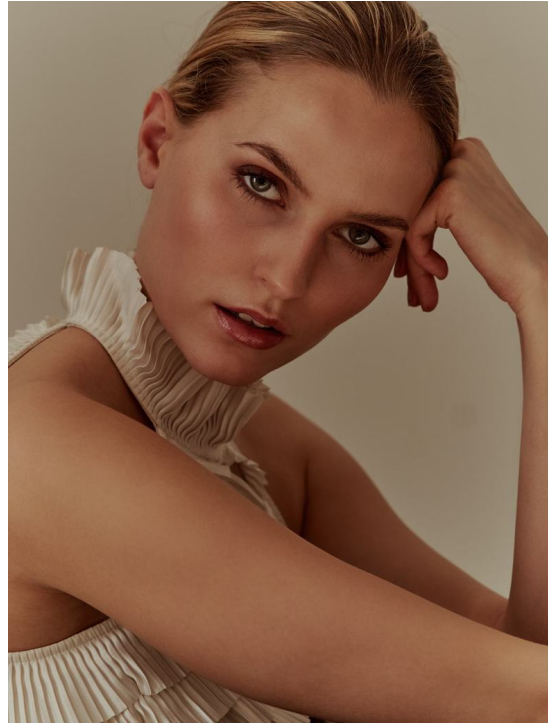

ALINA ENDERS

HEIGHT 177 BUST 83 WAIST 60 HIPS 90 SHOES 38 DRESS 36 HAIR BLONDE EYES BLUE GREEN

NO TOYS

ALINA ENDERS

NO TOYS

ALINA ENDERS

NO TOYS

ALINA ENDERS