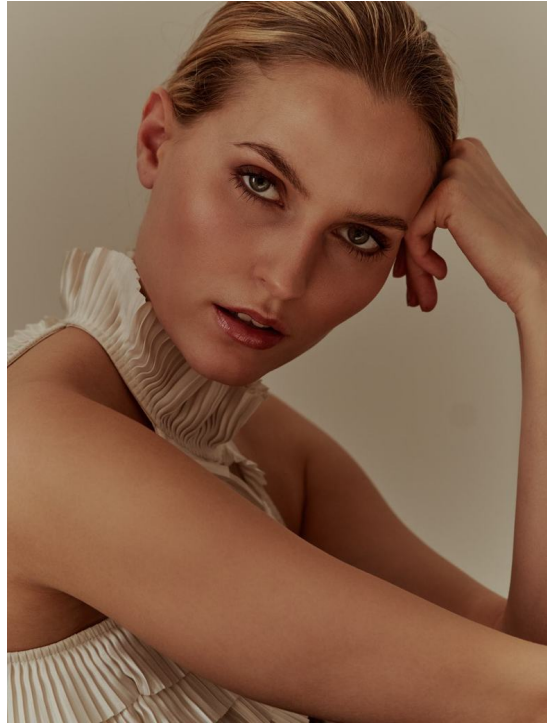

ALINA ENDERS

HEIGHT:177 | BUST:83 | WAIST:60 | HIPS:90 | SHOES:38 | DRESS:36 | HAIR:BLONDE | EYES:BLUE GREEN

NO TOYS

ALINA ENDERS

NO TOYS

ALINA ENDERS

NO TOYS

ALINA ENDERS