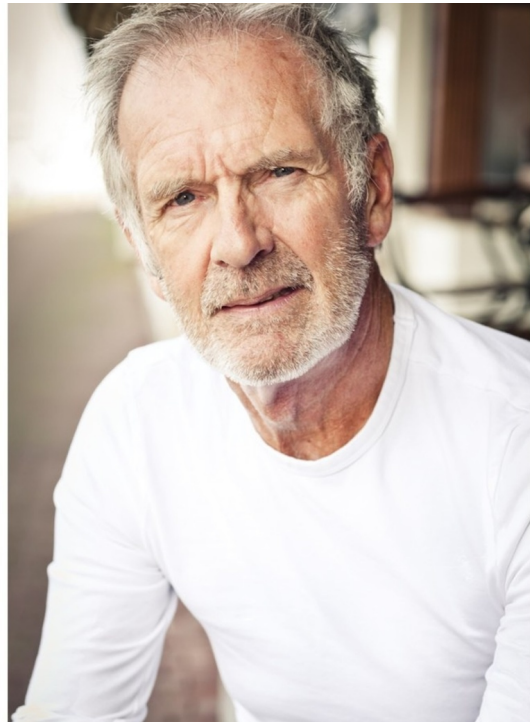

TONY

HEIGHT 175 BUST 99 WAIST 88 HIPS 88 SHOES 42 SUIT 0 HAIR GREY EYES BLUE

NO TOYS

TONY

NO TOYS

TONY

NO TOYS