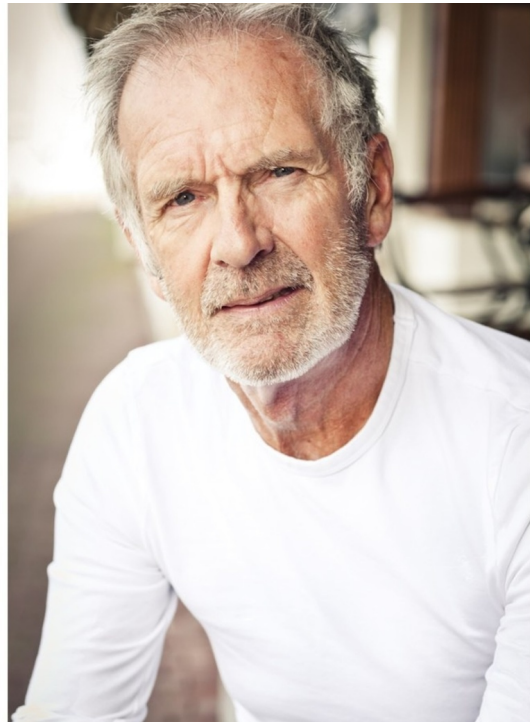

TONY

HEIGHT:175 | BUST:99 | WAIST:88 | HIPS:88 | SHOES:42 | SUIT:0 | HAIR:GREY | EYES:BLUE

NO TOYS

TONY

NO TOYS

TONY

NO TOYS