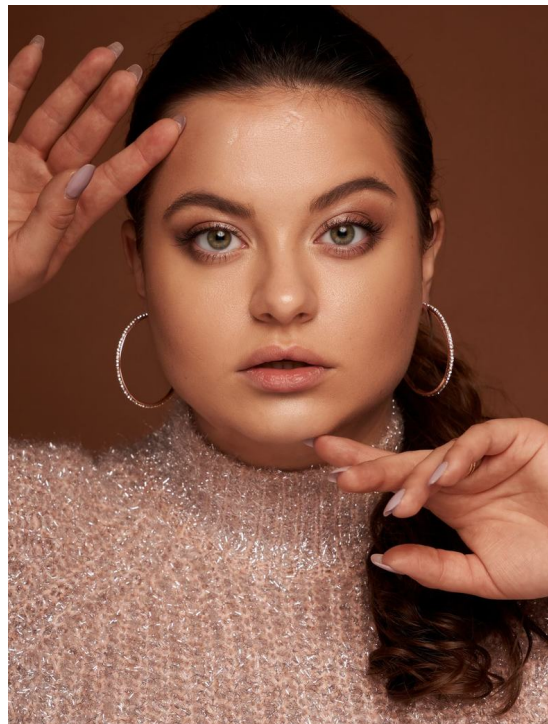

# EDYTA FALKIEWICZ

HEIGHT 170 BUST 119 WAIST 97 HIPS 114 SHOES 37 DRESS 44 HAIR BROWN EYES GREEN

NO TOYS

# EDYTA FALKIEWICZ

NO TOYS