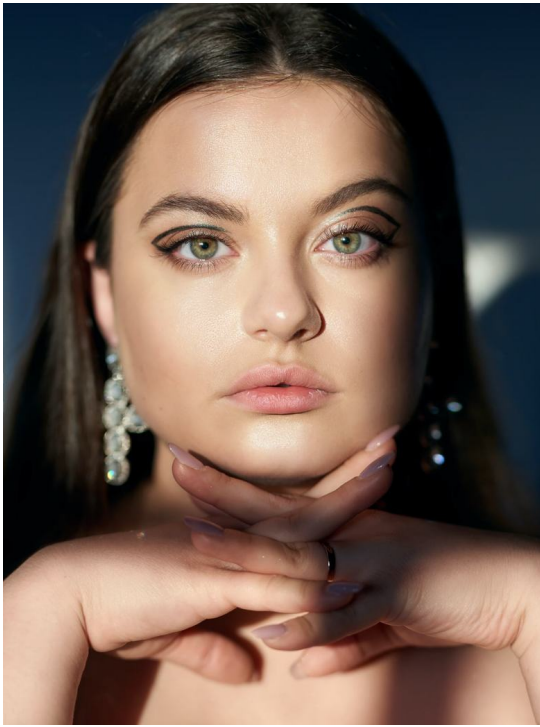

# EDYTA FALKIEWICZ

HEIGHT 170 BUST 119 WAIST 97 HIPS 114 SHOES 37 DRESS 44 HAIR BROWN EYES GREEN

NO TOYS

# EDYTA FALKIEWICZ

NO TOYS