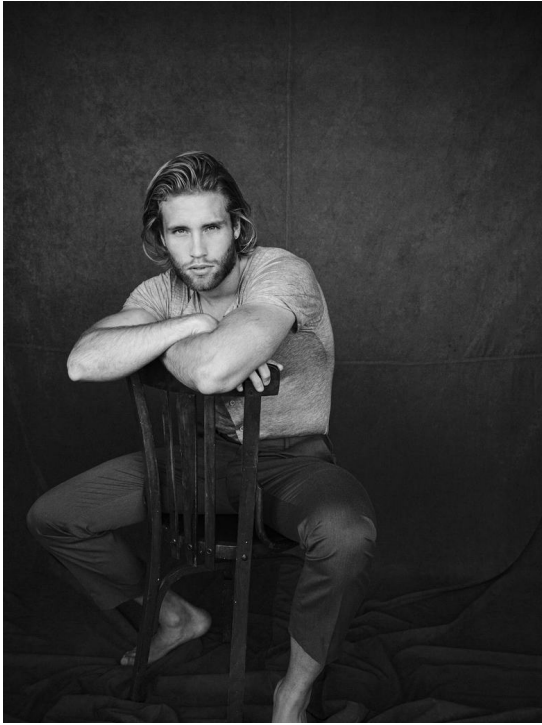

SAM WILLIAMS

HEIGHT 188 BUST 99 WAIST 0 HIPS 0 SHOES 44 SUIT 50 HAIR BLONDE EYES BLUE

NO TOYS

SAM WILLIAMS

NO TOYS

SAM WILLIAMS

NO TOYS

SAM WILLIAMS

NO TOYS

SAM WILLIAMS

NO TOYS

SAM WILLIAMS

NO TOYS