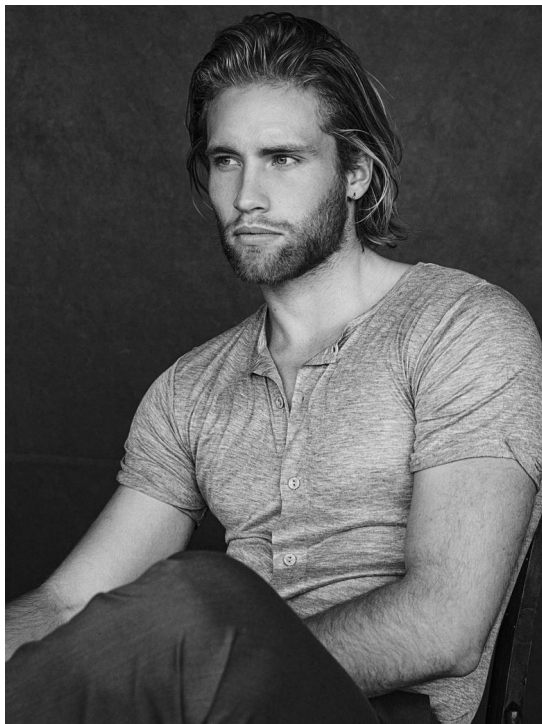

SAM WILLIAMS

HEIGHT 188 BUST 99 WAIST 0 HIPS 0 SHOES 44 SUIT 50 HAIR BLONDE EYES BLUE

NO TOYS

SAM WILLIAMS

NO TOYS

SAM WILLIAMS

NO TOYS

SAM WILLIAMS

NO TOYS

SAM WILLIAMS

NO TOYS

SAM WILLIAMS

NO TOYS