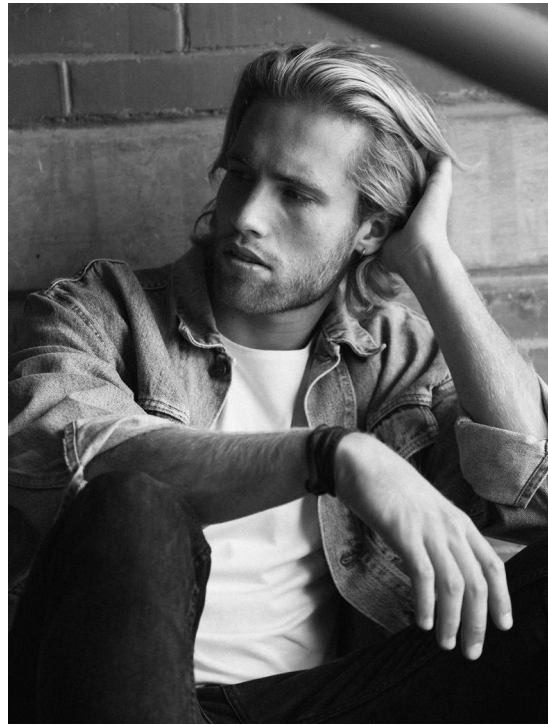

SAM WILLIAMS

HEIGHT 188 BUST 99 WAIST 0 HIPS 0 SHOES 44 SUIT 50 HAIR BLONDE EYES BLUE

NO TOYS

SAM WILLIAMS

NO TOYS

SAM WILLIAMS

NO TOYS

SAM WILLIAMS