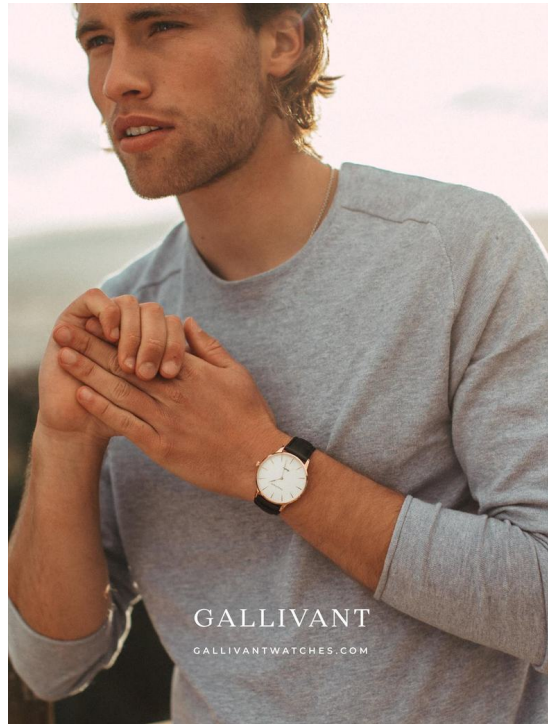

SAM WILLIAMS

NO TOYS