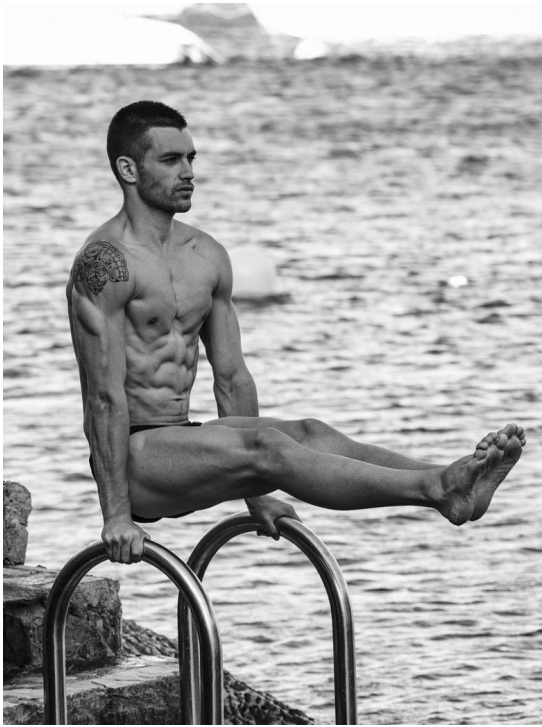

SAUL

HEIGHT:183 | BUST:97 | WAIST:72 | HIPS:93 | SHOES:41 | SUIT:48 | HAIR:BROWN | EYES:BLUE

NO TOYS

SAUL

NO TOYS

SAUL

NO TOYS

SAUL