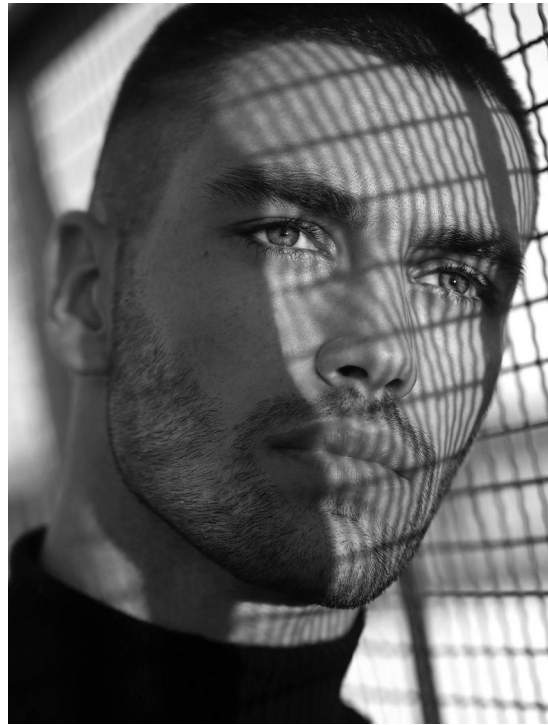

SAUL

**no toys
modelagency**