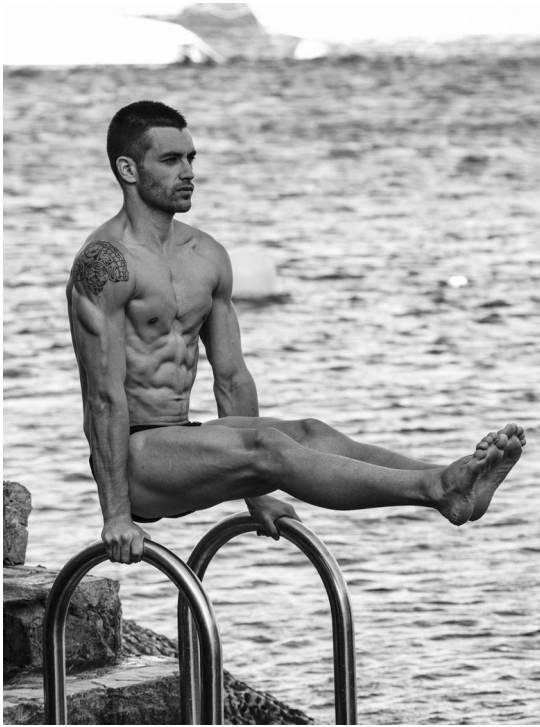

SAUL

**no toys
modelagency**