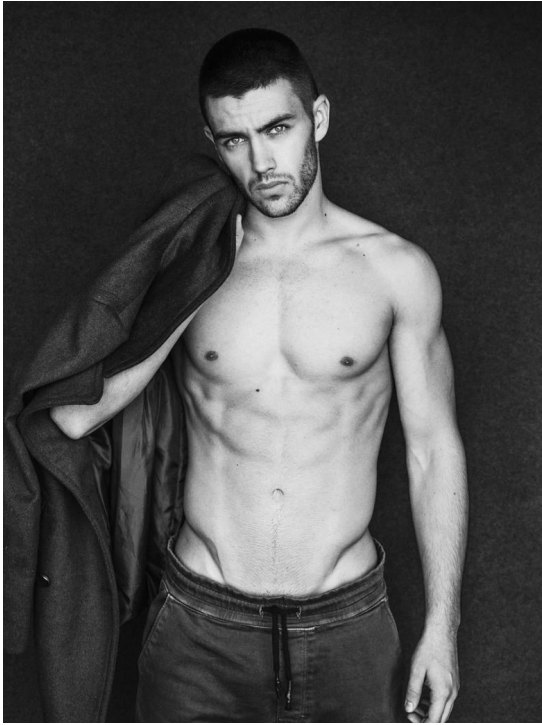

SAUL

HEIGHT:183 | BUST:97 | WAIST:72 | HIPS:93 | SHOES:41 | SUIT:48 | HAIR:BROWN | EYES:BLUE

NO TOYS

SAUL

NO TOYS

SAUL

NO TOYS

SAUL