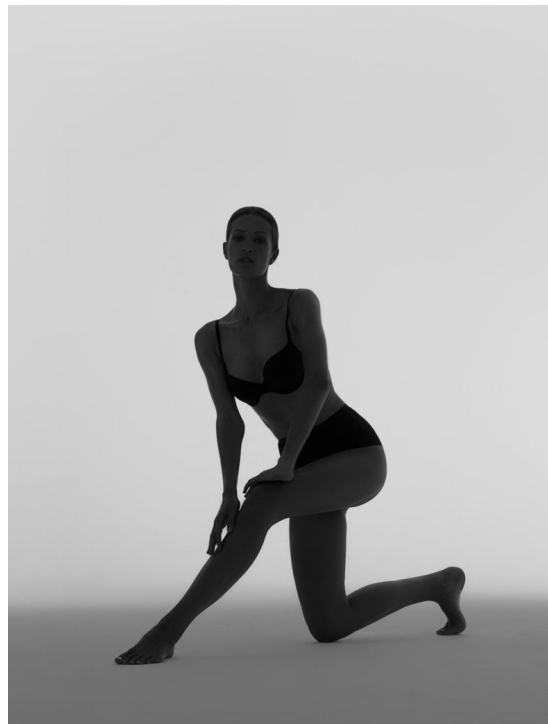

HANNAH KÖPPLER

HEIGHT 180 BUST 85 WAIST 62 HIPS 92 SHOES 41 DRESS 36 HAIR BLONDE EYES BROWN-GREEN

NO TOYS

HANNAH KÖPPLER

NO TOYS

HANNAH KÖPPLER

NO TOYS

HANNAH KÖPPLER