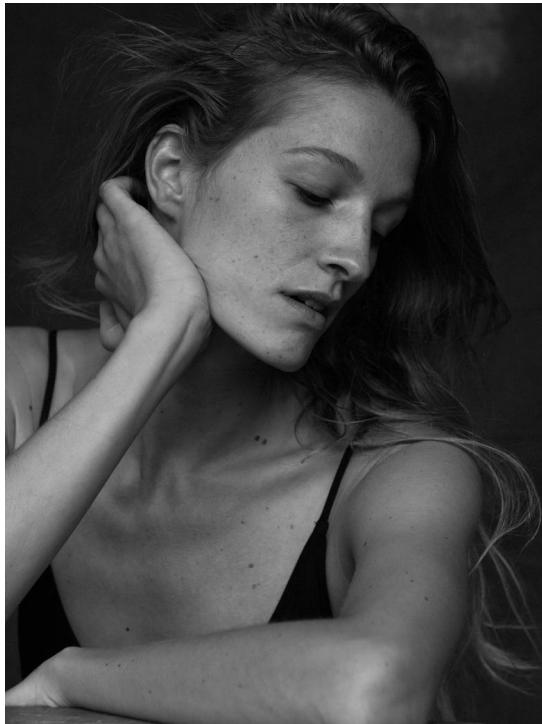

HANNAH KÖPPLER

NO TOYS