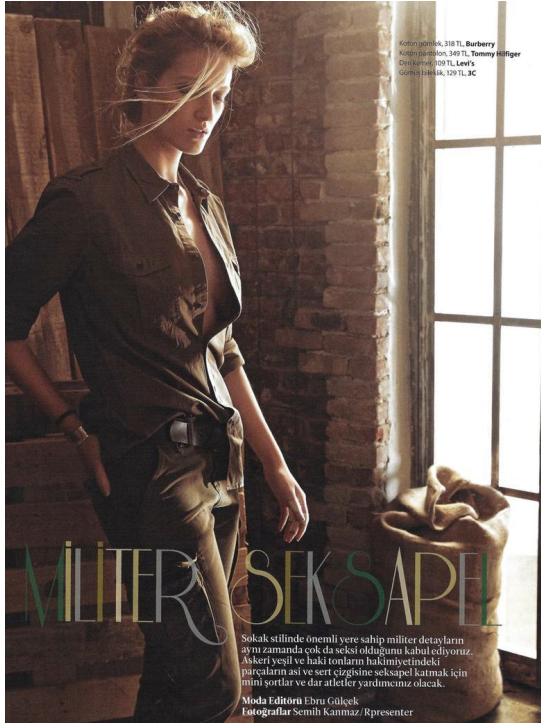

HANNAH KÖPPLER

NO TOYS