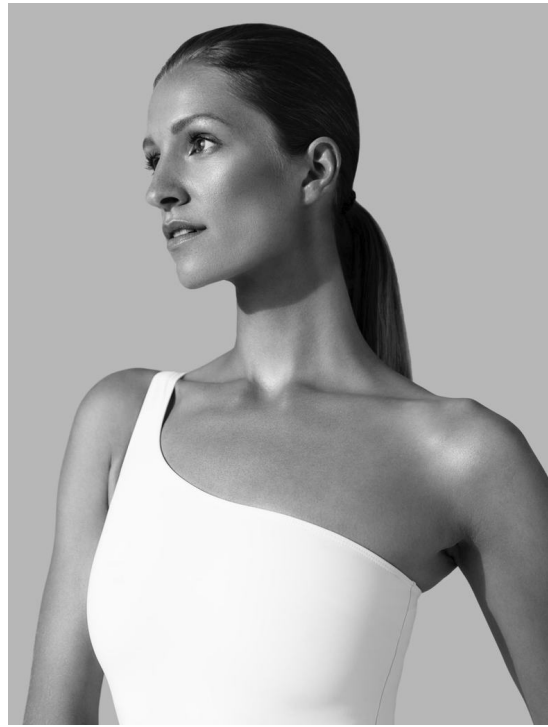

HANNAH KÖPPLER

HEIGHT 180 BUST 85 WAIST 62 HIPS 92 SHOES 41 DRESS 36 HAIR BLONDE EYES BROWN-GREEN

NO TOYS

HANNAH KÖPPLER

NO TOYS

HANNAH KÖPPLER

NO TOYS

HANNAH KÖPPLER