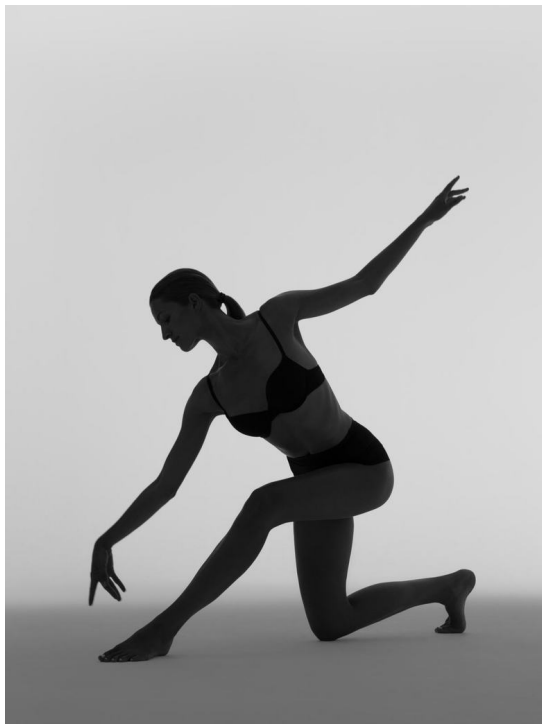

HANNAH KÖPPLER

HEIGHT 180 BUST 85 WAIST 62 HIPS 92 SHOES 41 DRESS 36 HAIR BLONDE EYES BROWN-GREEN

NO TOYS

HANNAH KÖPPLER

NO TOYS

HANNAH KÖPPLER

NO TOYS

HANNAH KÖPPLER