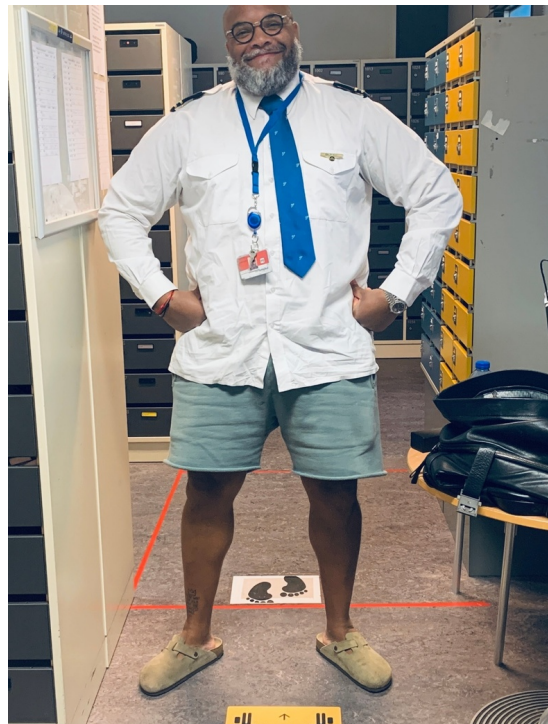

BRAHIM

NO TOYS