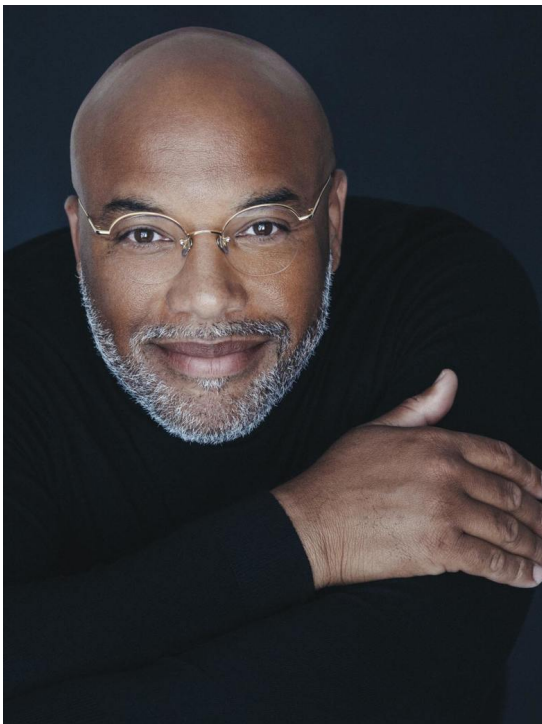

BRAHIM

HEIGHT 188 BUST 131 WAIST 125 HIPS 134 SHOES 44 SUIT 0 EYES BROWN

NO TOYS

BRAHIM

NO TOYS

BRAHIM

NO TOYS

BRAHIM

NO TOYS

BRAHIM

NO TOYS

BRAHIM

NO TOYS

BRAHIM

NO TOYS

BRAHIM