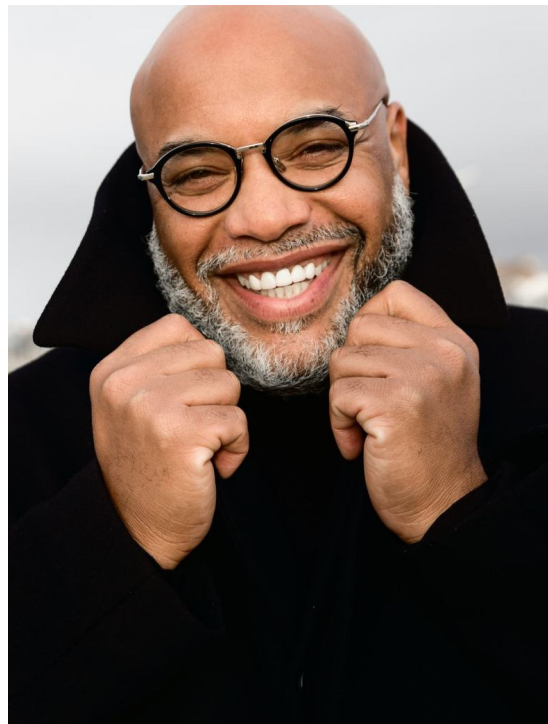

BRAHIM

HEIGHT 188 BUST 131 WAIST 125 HIPS 134 SHOES 44 SUIT 0 EYES BROWN

NO TOYS

BRAHIM

NO TOYS

BRAHIM

NO TOYS

BRAHIM

NO TOYS

BRAHIM

NO TOYS

BRAHIM

NO TOYS

BRAHIM

NO TOYS

BRAHIM