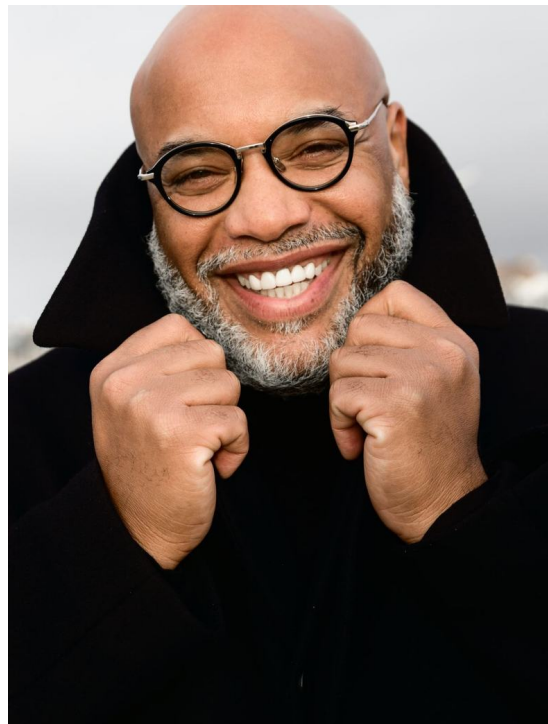

BRAHIM

HEIGHT:188 | BUST:131 | WAIST:125 | HIPS:134 | SHOES:44 | SUIT:0 | EYES:BROWN

NO TOYS

BRAHIM

NO TOYS

BRAHIM

NO TOYS

BRAHIM

NO TOYS

BRAHIM

NO TOYS

BRAHIM

NO TOYS

BRAHIM

NO TOYS

BRAHIM