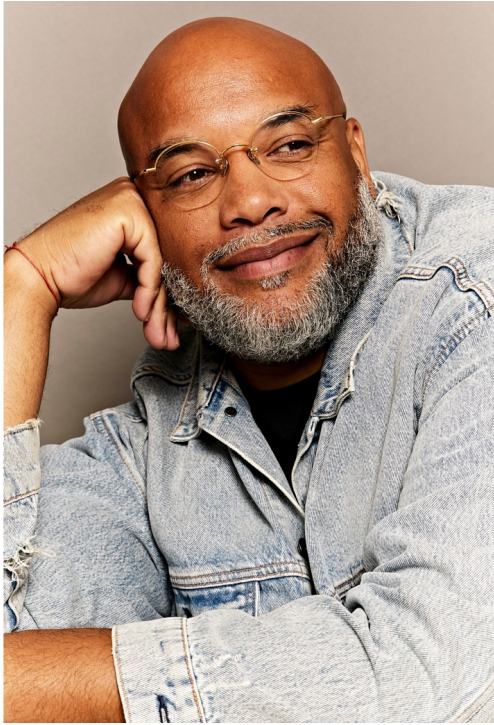

BRAHIM

HEIGHT:188 | BUST:131 | WAIST:125 | HIPS:134 | SHOES:44 | SUIT:0 | EYES:BROWN

NO TOYS

BRAHIM

NO TOYS

BRAHIM

NO TOYS

BRAHIM

NO TOYS

BRAHIM

NO TOYS

BRAHIM

NO TOYS

BRAHIM

NO TOYS

BRAHIM