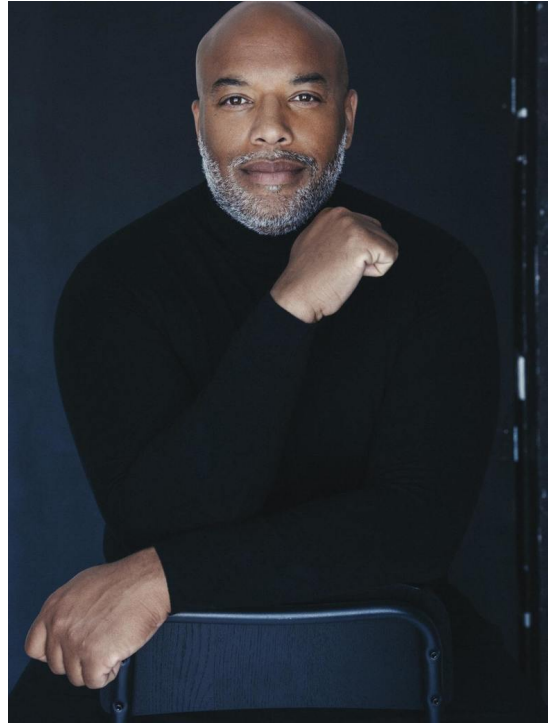

BRAHIM

NO TOYS