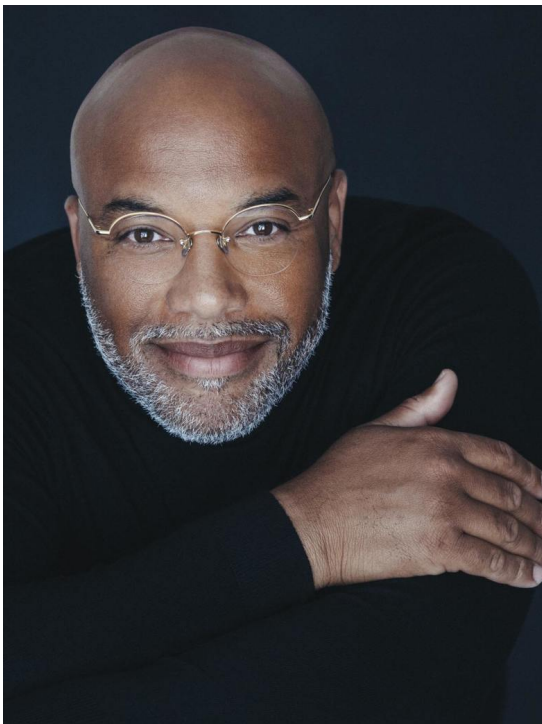

BRAHIM

HEIGHT:188 | BUST:131 | WAIST:125 | HIPS:134 | SHOES:44 | SUIT:0 | EYES:BROWN

NO TOYS

BRAHIM

NO TOYS

BRAHIM

NO TOYS

BRAHIM

NO TOYS

BRAHIM

NO TOYS

BRAHIM

NO TOYS

BRAHIM

NO TOYS

BRAHIM