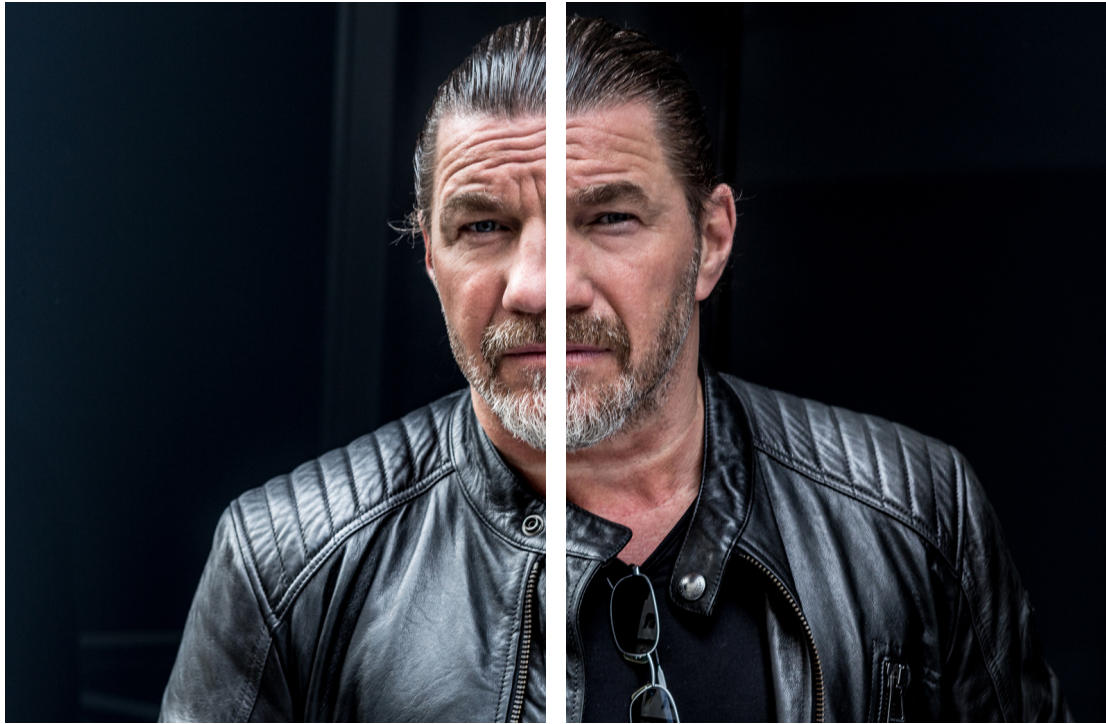

NORBERT DUWE

**no toys
modelagency**