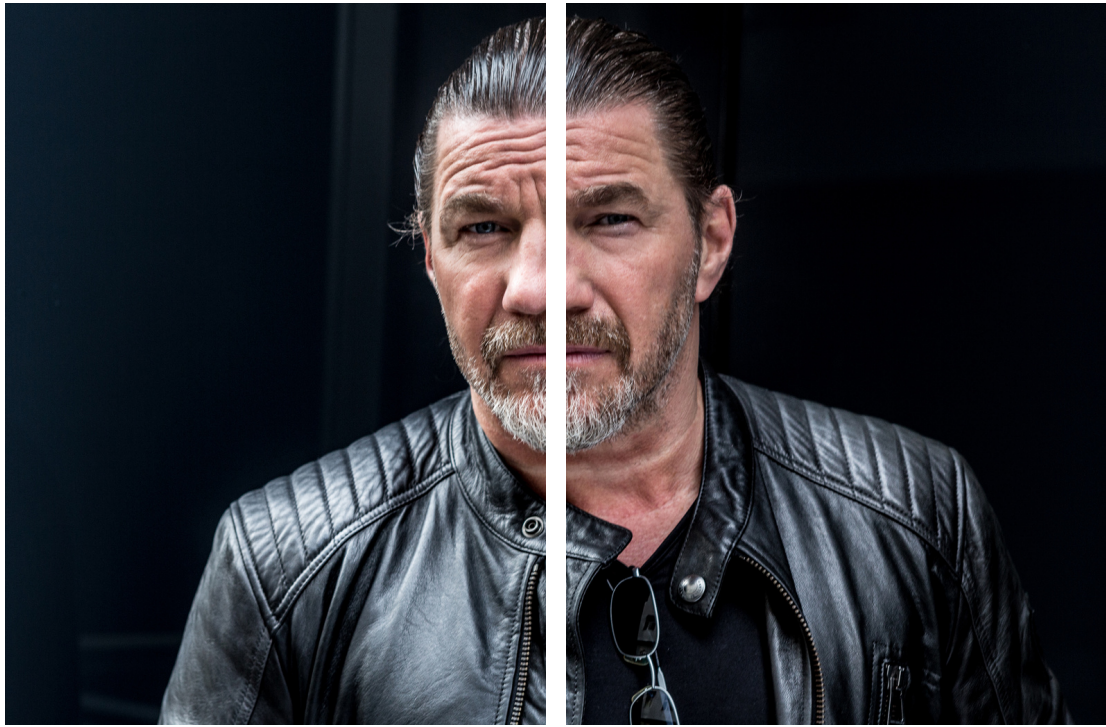

NORBERT DUWE

NO TOYS