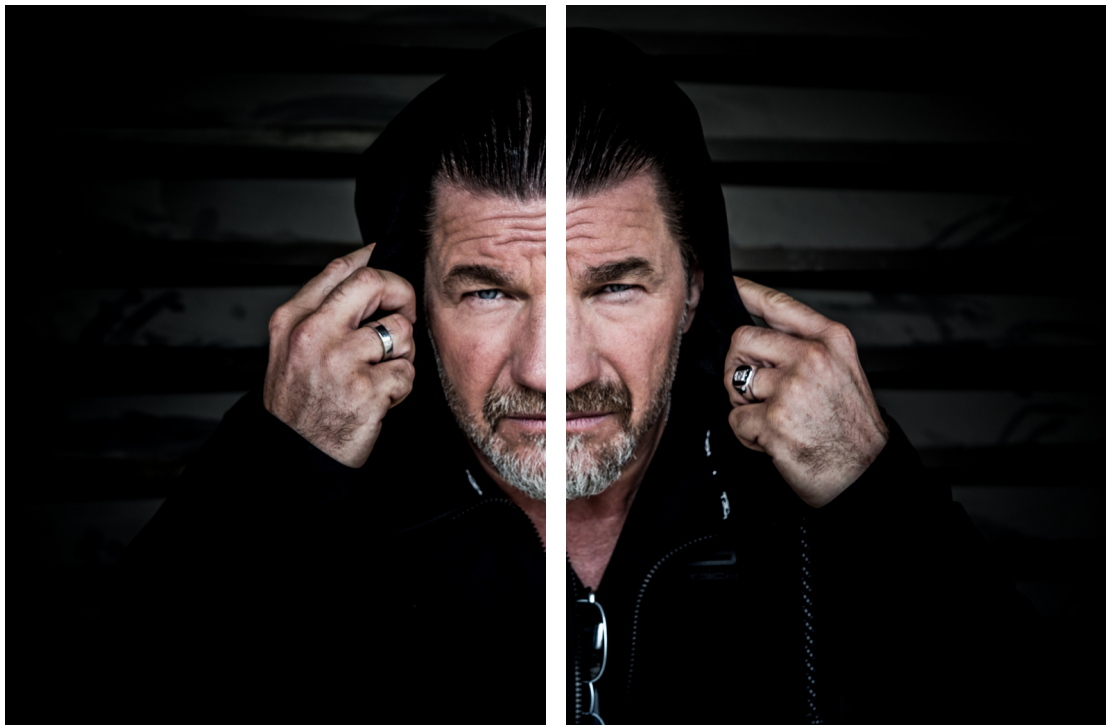

NORBERT DUWE

NO TOYS